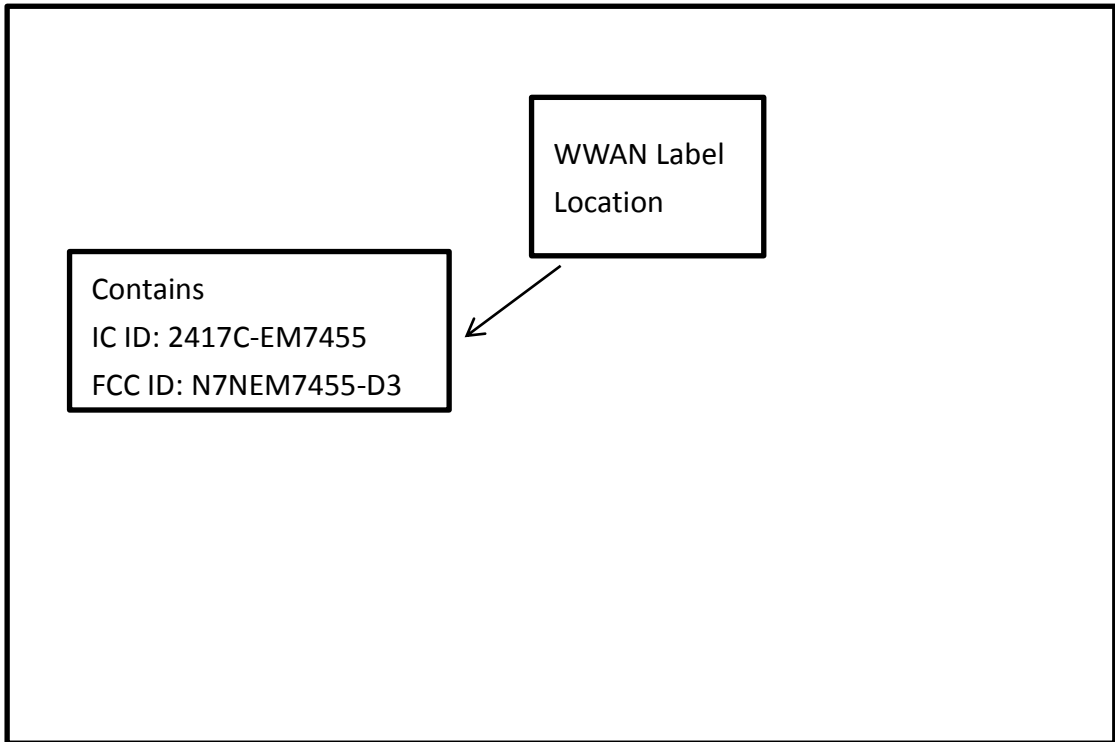

DELL Model : P67G, WLAN label stick on D cover inside

FCC Logo print on D cover