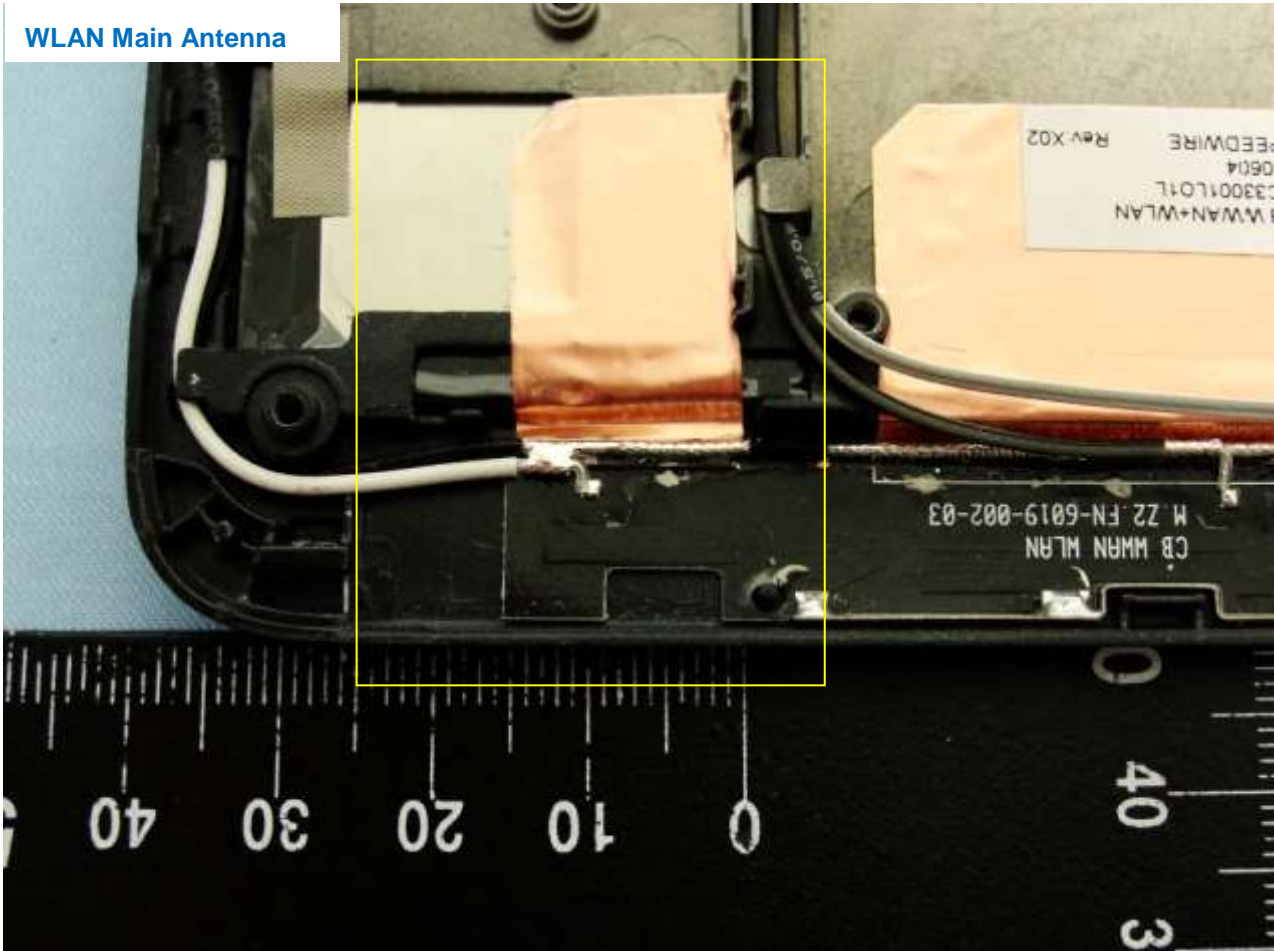

Host: Portable NoteBook

(Brand Name: DELL / Regulatory Model: P58G / Regulatory Type:P58G001)

WLAN Main Antenna