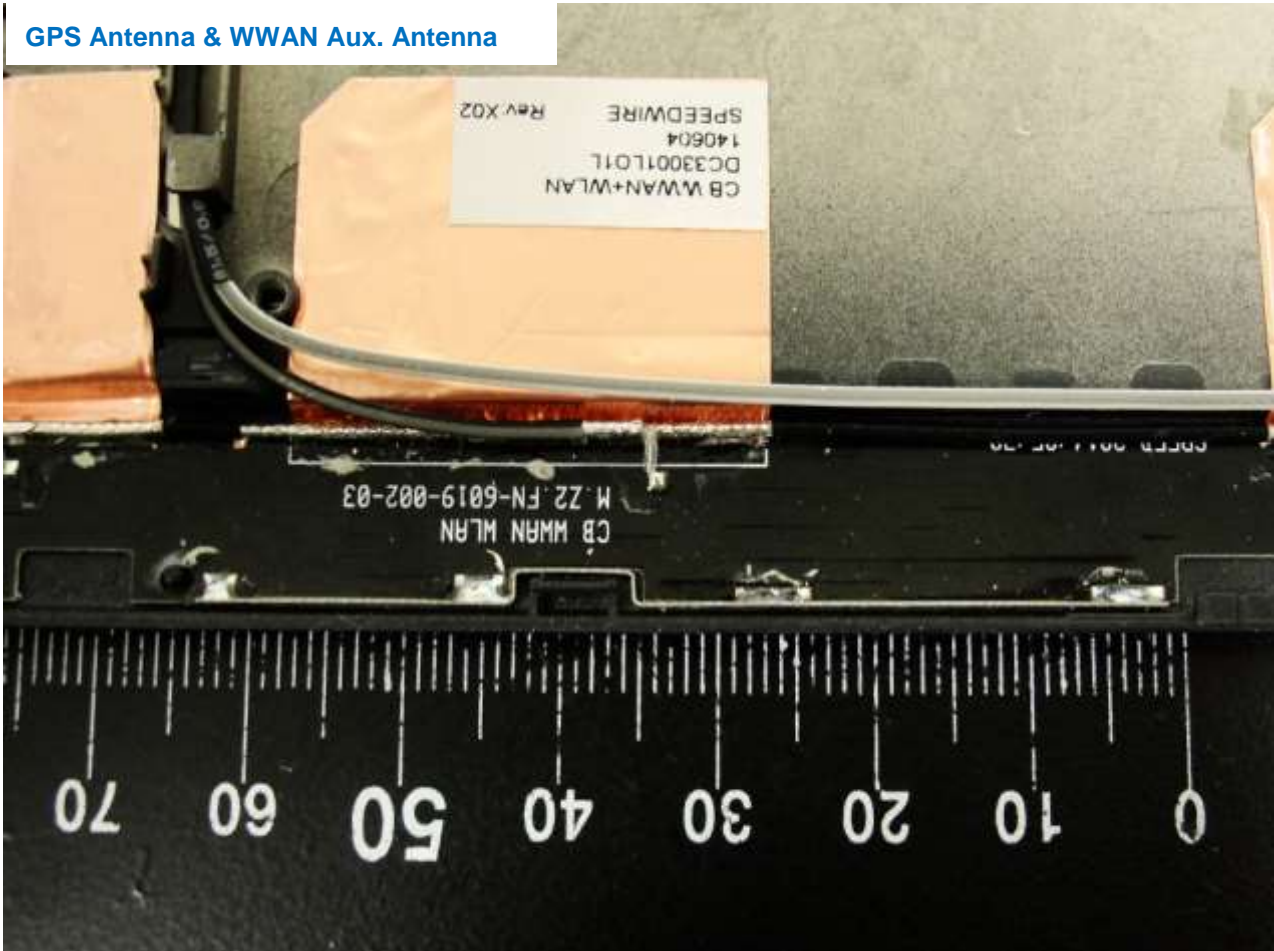

Host: Portable NoteBook

(Brand Name: DELL / Regulatory Model: P58G / Regulatory Type:P58G001)

GPS Antenna & WWAN Aux. Antenna