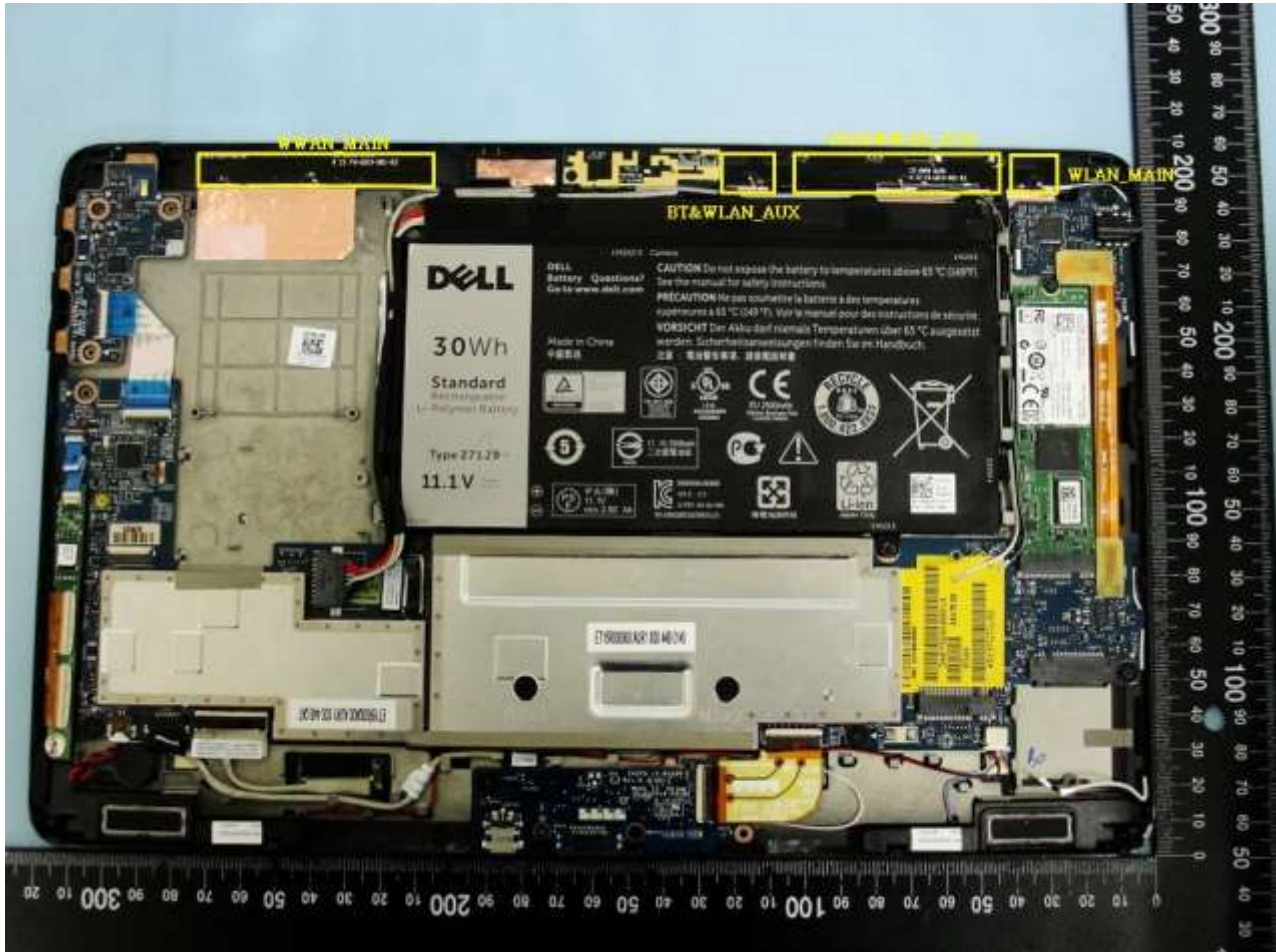

4. Internal Photograph of the Host

Host: Portable NoteBook

(Brand Name: DELL / Regulatory Model: P58G / Regulatory Type:P58G001)

Host: Portable NoteBook

(Brand Name: DELL / Regulatory Model: P58G / Regulatory Type:P58G001)

Host: Portable Notebook

(Brand Name: DELL / Regulatory Model: P58G / Regulatory Type:P58G001)

Host: Portable Notebook

(Brand Name: DELL / Regulatory Model: P58G / Regulatory Type:P58G001)

WWAN Main Antenna