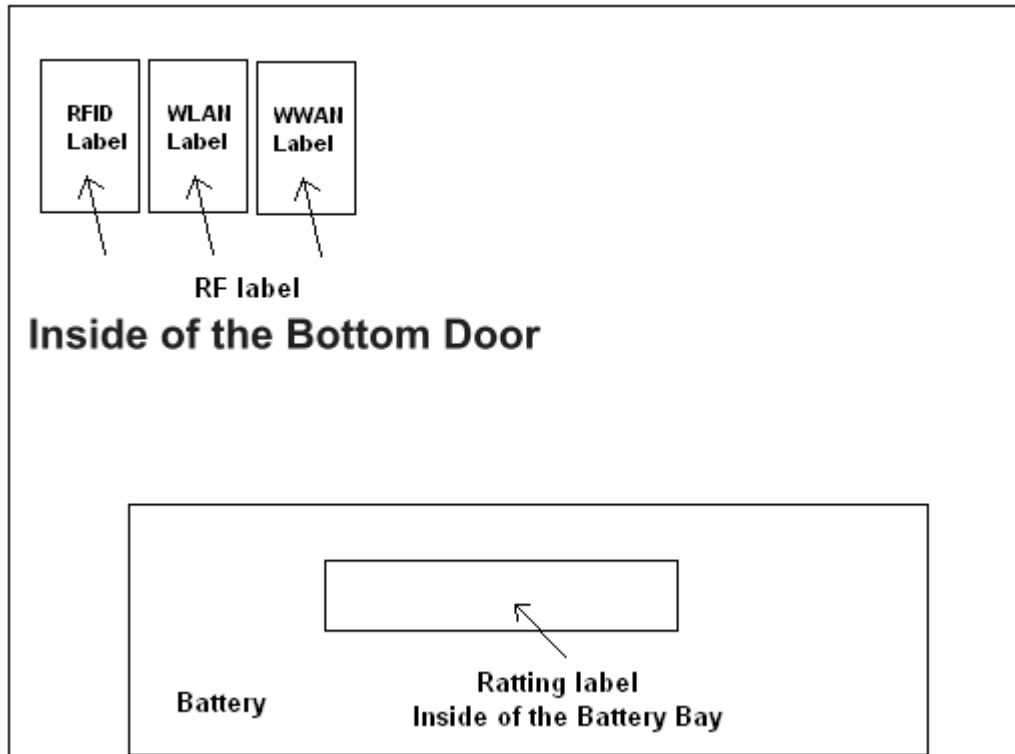

Host Label Location (P18T)

Ratting Label Drawing:

RF Label Drawing- RFID:

RF Label Drawing – WLAN :

8260NGW
Contains FCC ID: PD98260NGU
IC: 1000M-8260NG

RF Label Drawing – WWAN :

Contains Module DW5808e
Module: EM7355