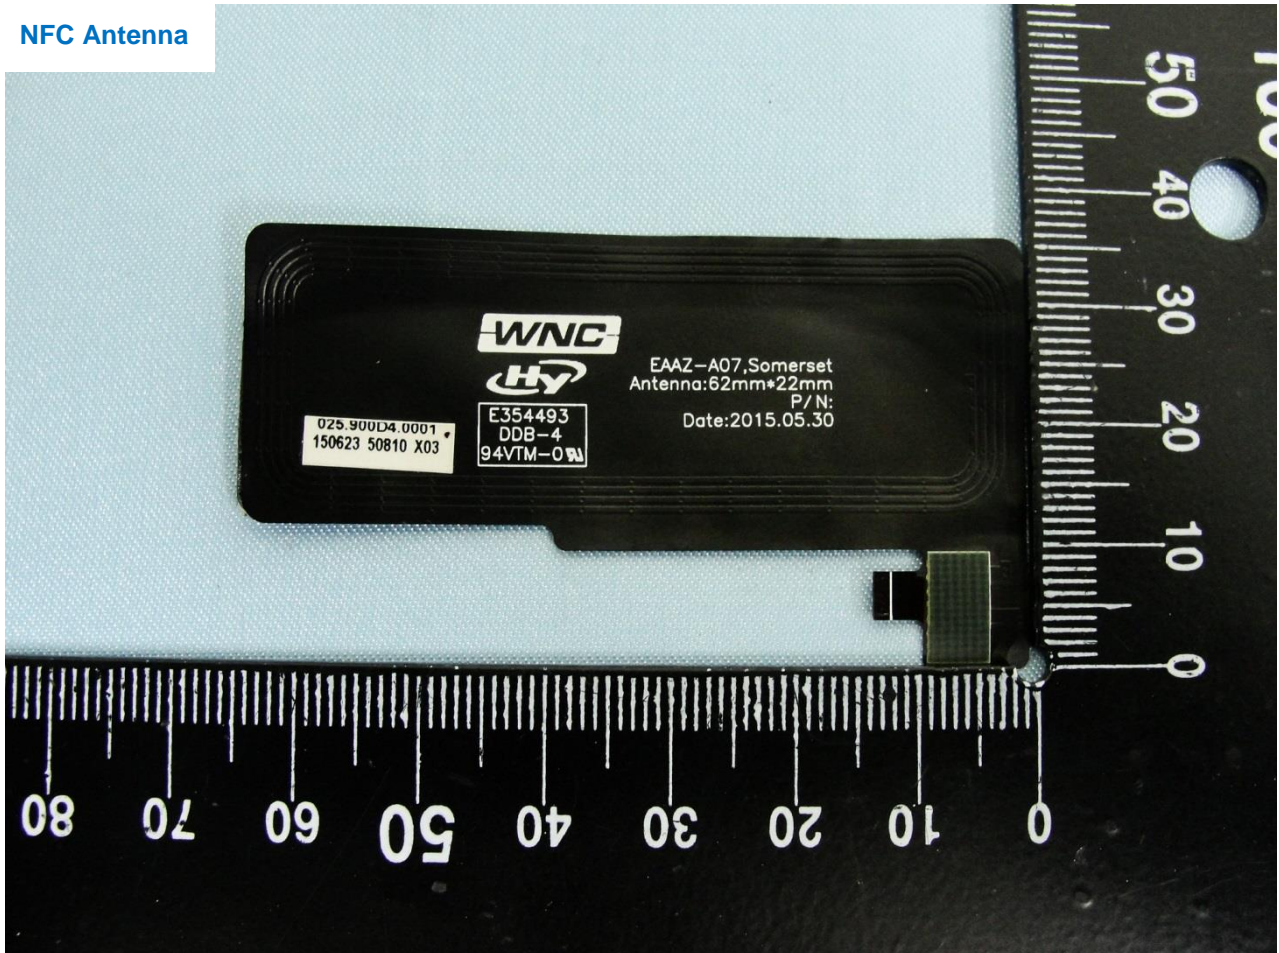

4. Internal Photograph of the Host

Host: Tablet (Brand Name: DELL / Model Name: T16G)

Host: Tablet (Brand Name: DELL / Model Name: T16G)

Host: Tablet (Brand Name: DELL / Model Name: T16G)

Host: Tablet (Brand Name: DELL / Model Name: T16G)

Host: Tablet (Brand Name: DELL / Model Name: T16G)

GPS Antenna & WWAN Aux. Antenna

Host: Tablet (Brand Name: DELL / Model Name: T16G)

NFC Antenna

Host: Tablet (Brand Name: DELL / Model Name: T16G)