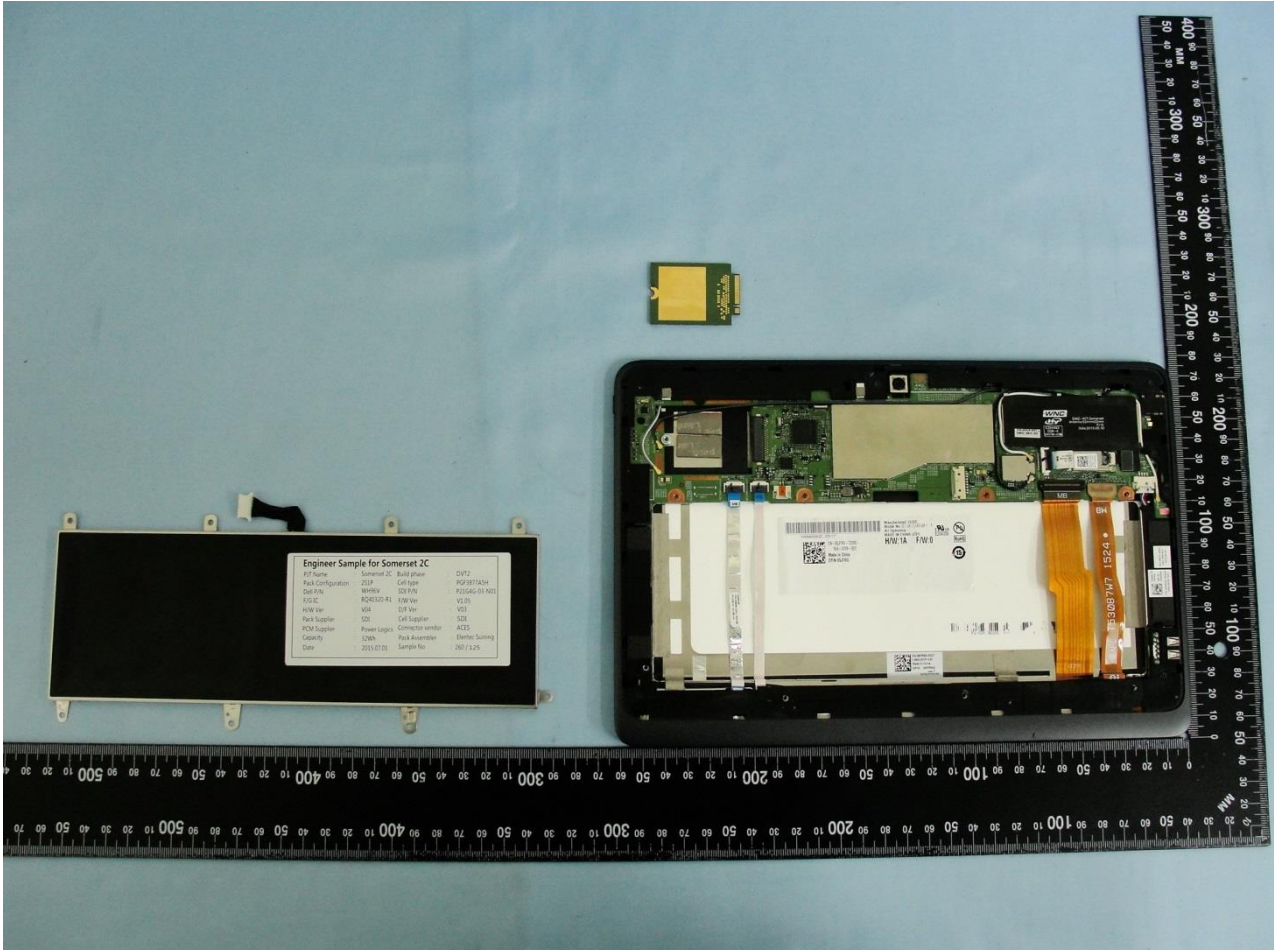

4. Internal Photograph of the Host

Host: Tablet (Brand Name: DELL / Model Name: T16G)

Host: Tablet (Brand Name: DELL / Model Name: T16G)

Host: Tablet (Brand Name: DELL / Model Name: T16G)

Host: Tablet (Brand Name: DELL / Model Name: T16G)

Host: Tablet (Brand Name: DELL / Model Name: T16G)

GPS Antenna & WWAN Aux. Antenna

Host: Tablet (Brand Name: DELL / Model Name: T16G)

NFC Antenna

Host: Tablet (Brand Name: DELL / Model Name: T16G)