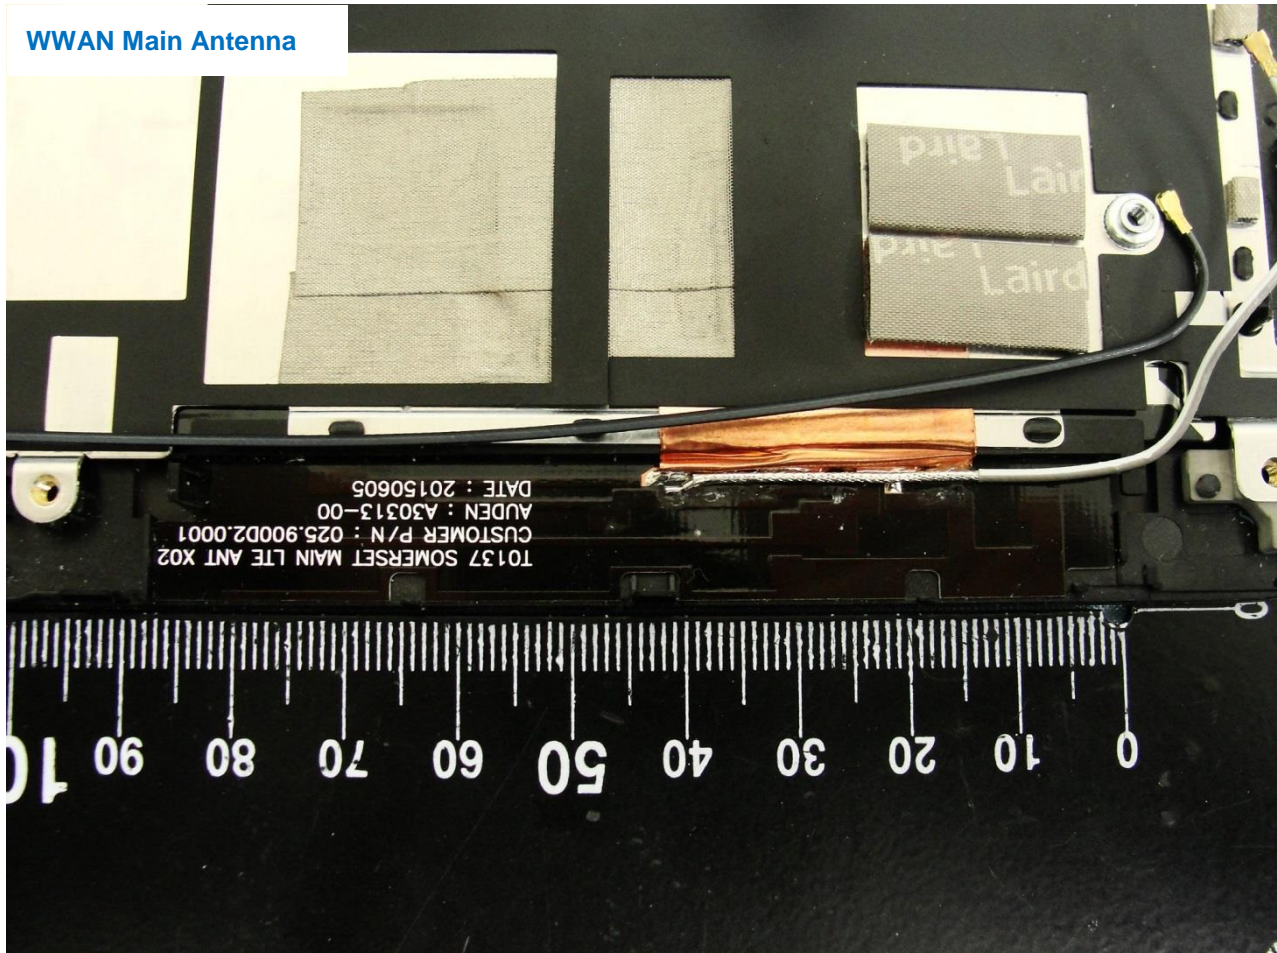

4. Internal Photograph of the Host

Host: Tablet (Brand Name: DELL / Model Name: T16G)

Host: Tablet (Brand Name: DELL / Model Name: T16G)

Host: Tablet (Brand Name: DELL / Model Name: T16G)

Host: Tablet (Brand Name: DELL / Model Name: T16G)

Host: Tablet (Brand Name: DELL / Model Name: T16G)

GPS Antenna & WWAN Aux. Antenna

Host: Tablet (Brand Name: DELL / Model Name: T16G)

NFC Antenna

Host: Tablet (Brand Name: DELL / Model Name: T16G)