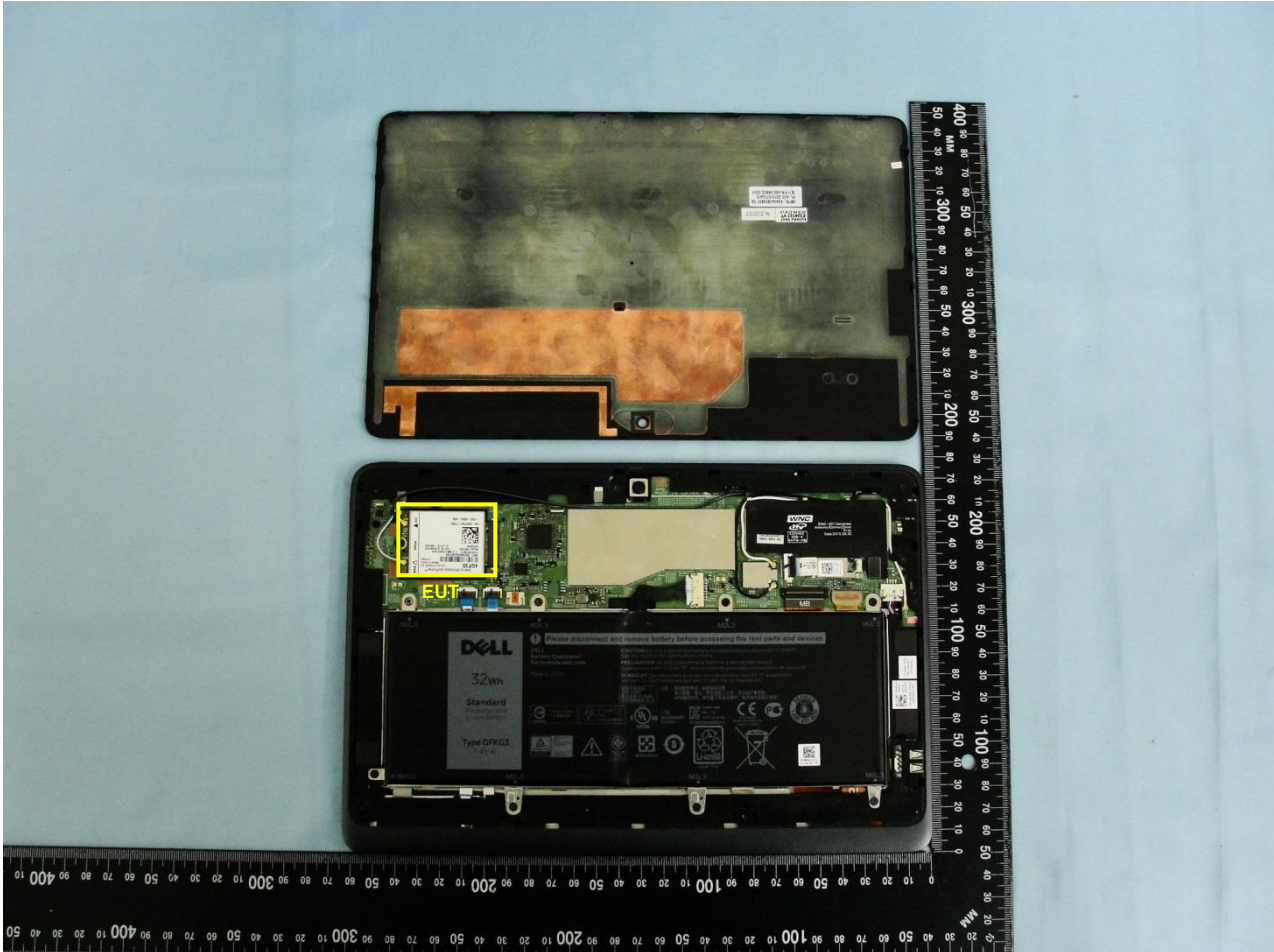

4. Internal Photograph of the Host

Host: Tablet (Brand Name: DELL / Model Name: T16G)

Host: Tablet (Brand Name: DELL / Model Name: T16G)

Host: Tablet (Brand Name: DELL / Model Name: T16G)

Host: Tablet (Brand Name: DELL / Model Name: T16G)

Host: Tablet (Brand Name: DELL / Model Name: T16G)

GPS Antenna & WWAN Aux. Antenna

Host: Tablet (Brand Name: DELL / Model Name: T16G)

NFC Antenna

Host: Tablet (Brand Name: DELL / Model Name: T16G)