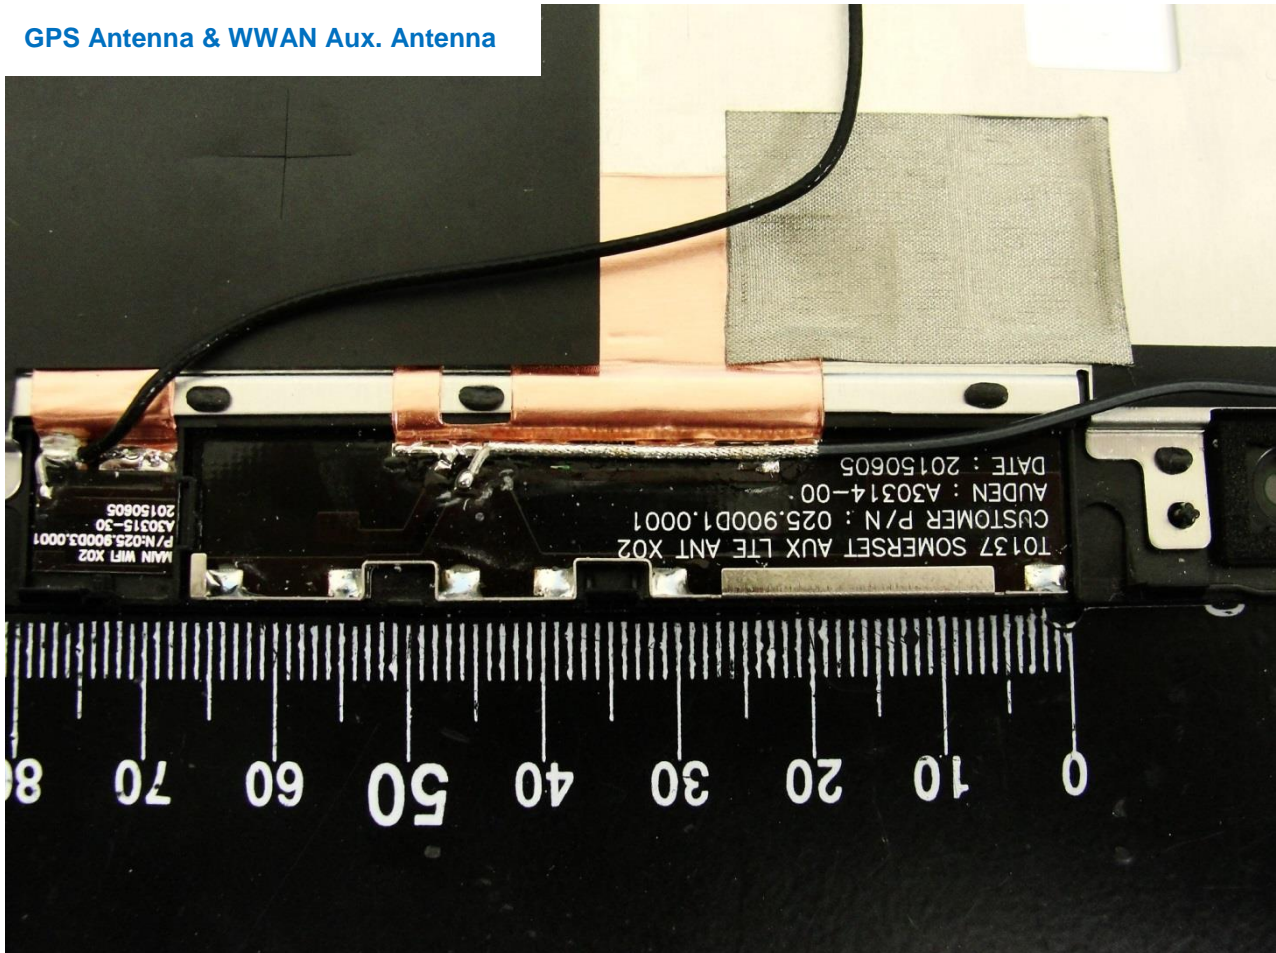

4. Internal Photograph of the Host

Host: Tablet (Brand Name: DELL / Model Name: T16G)

Host: Tablet (Brand Name: DELL / Model Name: T16G)

Host: Tablet (Brand Name: DELL / Model Name: T16G)

Host: Tablet (Brand Name: DELL / Model Name: T16G)

Host: Tablet (Brand Name: DELL / Model Name: T16G)

GPS Antenna & WWAN Aux. Antenna

Host: Tablet (Brand Name: DELL / Model Name: T16G)

NFC Antenna

Host: Tablet (Brand Name: DELL / Model Name: T16G)