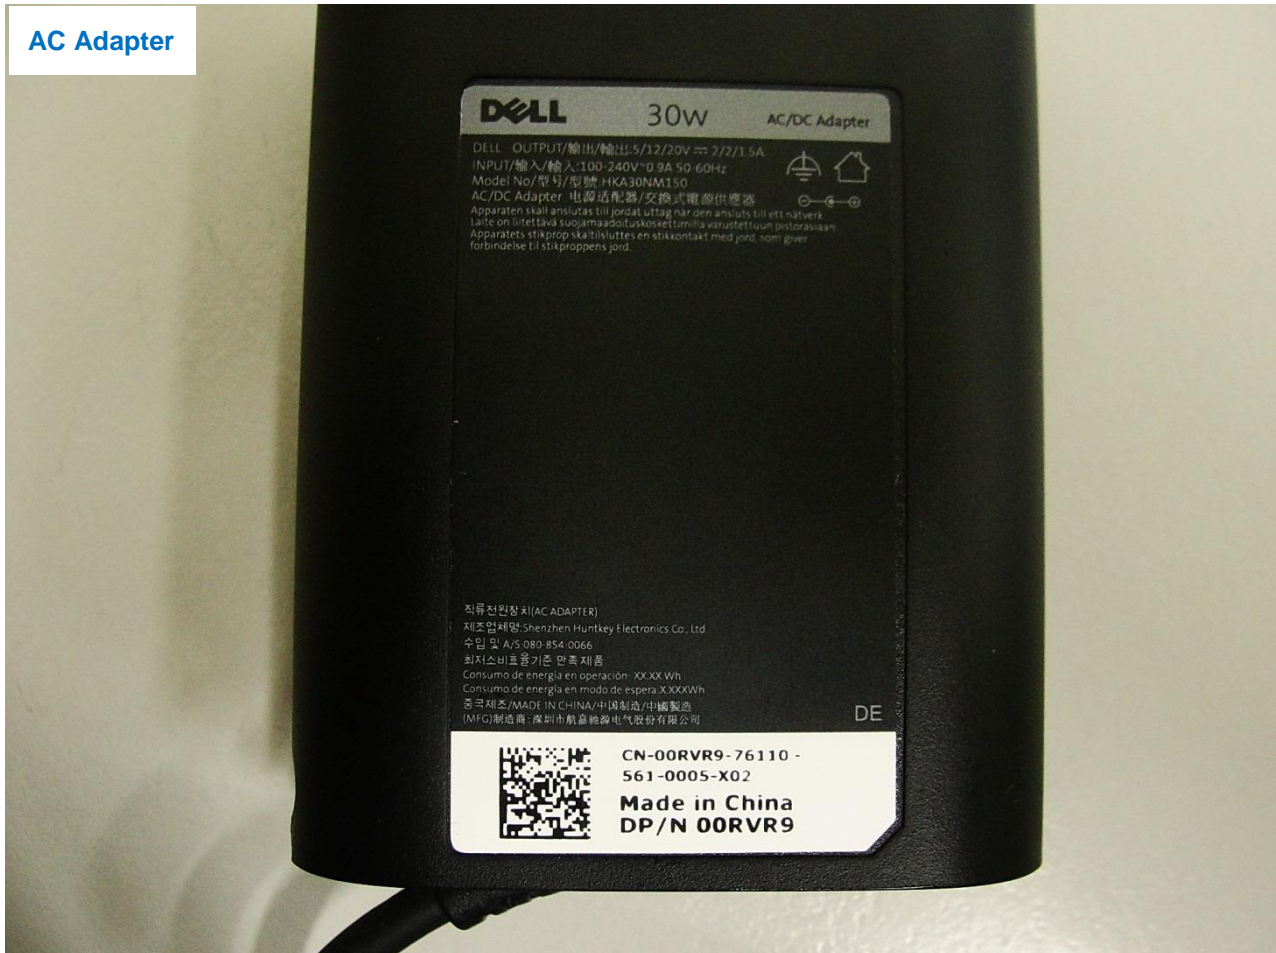

Host: Tablet (Brand Name: DELL / Model Name: T16G)

AC Adapter