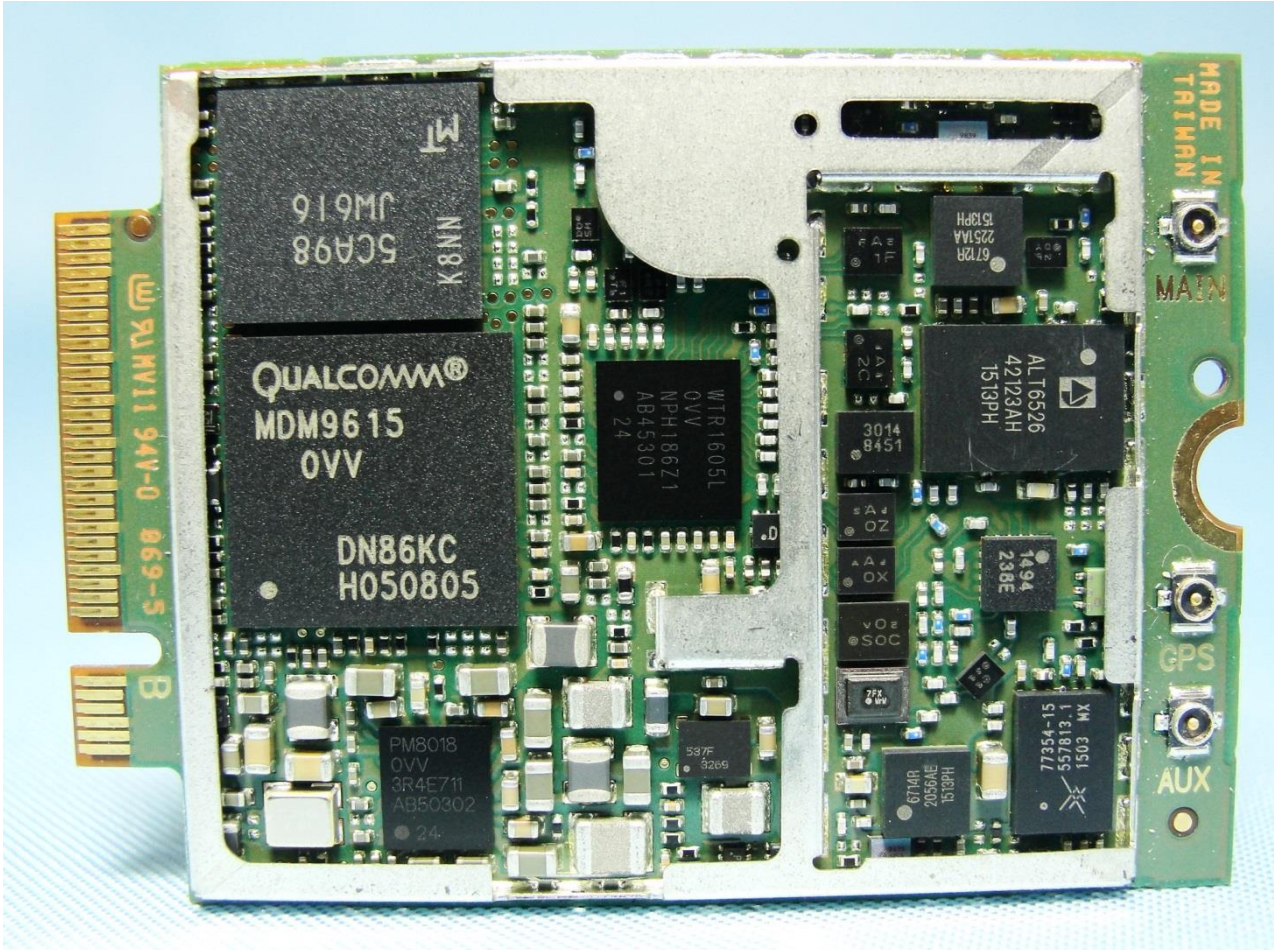

1. Photograph of the EUT

EUT: PCIe wireless WAN card (Brand Name: Sierra Wireless Inc. / Model Name: EM7355)

EUT: PCIe wireless WAN card (Brand Name: Sierra Wireless Inc. / Model Name: EM7355)

EUT: PCIe wireless WAN card (Brand Name: Sierra Wireless Inc. / Model Name: EM7355)

EUT: PCIe wireless WAN card (Brand Name: Sierra Wireless Inc. / Model Name: EM7355)

2. External Photograph of the Host

Host: Tablet (Brand Name: DELL / Model Name: T16G)

Host: Tablet (Brand Name: DELL / Model Name: T16G)

3. Photograph of Accessory for the Host

Host: Tablet (Brand Name: DELL / Model Name: T16G)

List of Accessory for Host (Tablet):

Specification of Accessory		
AC Adapter	Brand Name	DELL
	Model Name	HKA30NM150
Battery	Brand Name	DELL
	Model Name	GFKG3

Host: Tablet (Brand Name: DELL / Model Name: T16G)