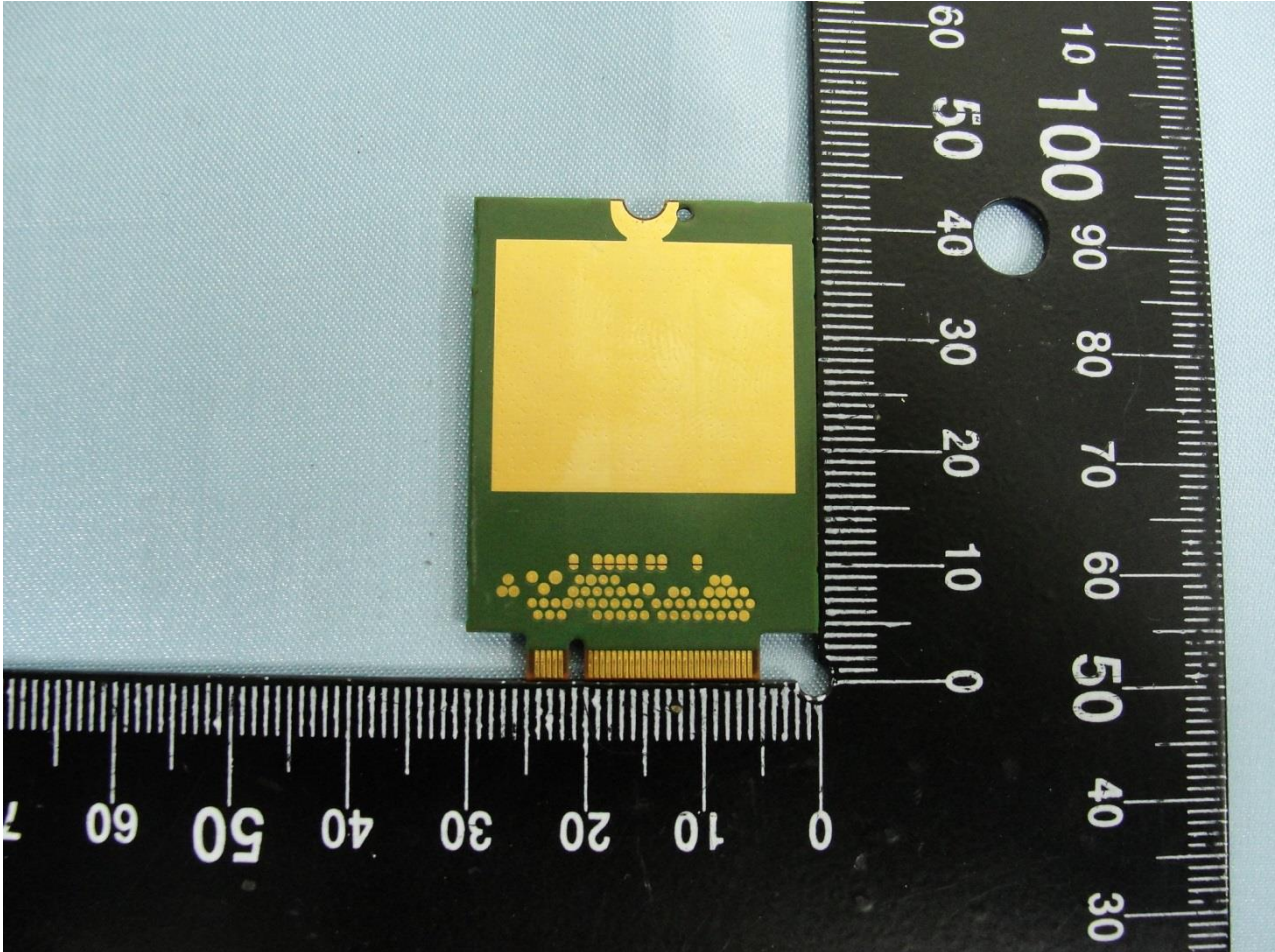

1. Photograph of the EUT

EUT: PCIe wireless WAN card (Brand Name: Sierra Wireless Inc. / Model Name: EM7355)

EUT: PCIe wireless WAN card (Brand Name: Sierra Wireless Inc. / Model Name: EM7355)

EUT: PCIe wireless WAN card (Brand Name: Sierra Wireless Inc. / Model Name: EM7355)

EUT: PCIe wireless WAN card (Brand Name: Sierra Wireless Inc. / Model Name: EM7355)

2. External Photograph of the Host

Host: Tablet (Brand Name: DELL / Model Name: T16G)

Host: Tablet (Brand Name: DELL / Model Name: T16G)

3. Photograph of Accessory for the Host

Host: Tablet (Brand Name: DELL / Model Name: T16G)

List of Accessory for Host (Tablet):

Specification of Accessory		
AC Adapter	Brand Name	DELL
	Model Name	HKA30NM150
Battery	Brand Name	DELL
	Model Name	GFKG3

Host: Tablet (Brand Name: DELL / Model Name: T16G)