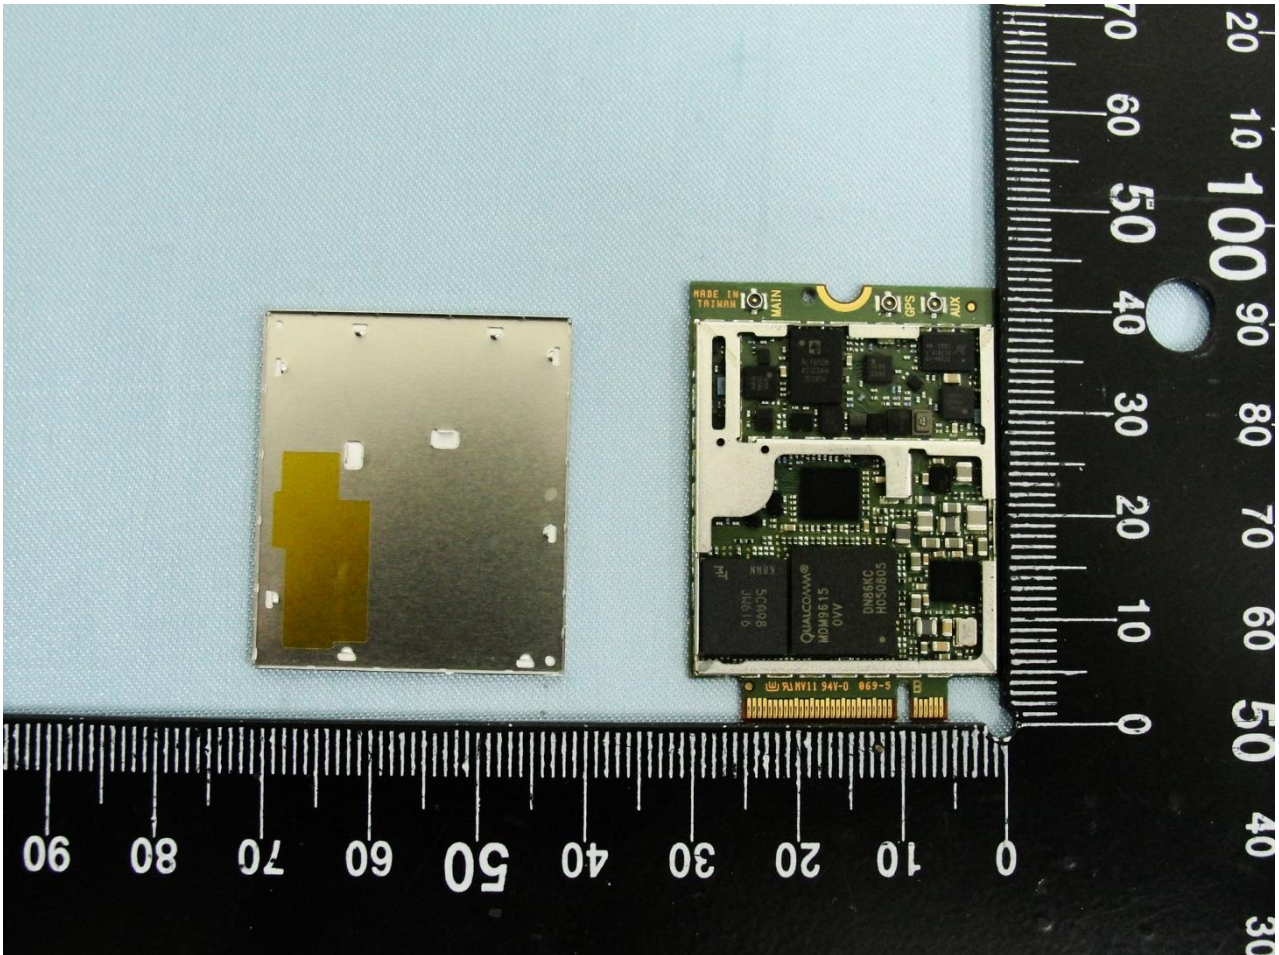

1. Photograph of the EUT

EUT: PCIe wireless WAN card (Brand Name: Sierra Wireless Inc. / Model Name: EM7355)

EUT: PCIe wireless WAN card (Brand Name: Sierra Wireless Inc. / Model Name: EM7355)

EUT: PCIe wireless WAN card (Brand Name: Sierra Wireless Inc. / Model Name: EM7355)

EUT: PCIe wireless WAN card (Brand Name: Sierra Wireless Inc. / Model Name: EM7355)

2. External Photograph of the Host

Host: Tablet (Brand Name: DELL / Model Name: T16G)

Host: Tablet (Brand Name: DELL / Model Name: T16G)

3. Photograph of Accessory for the Host

Host: Tablet (Brand Name: DELL / Model Name: T16G)

List of Accessory for Host (Tablet):

Specification of Accessory		
AC Adapter	Brand Name	DELL
	Model Name	HKA30NM150
Battery	Brand Name	DELL
	Model Name	GFKG3

Host: Tablet (Brand Name: DELL / Model Name: T16G)