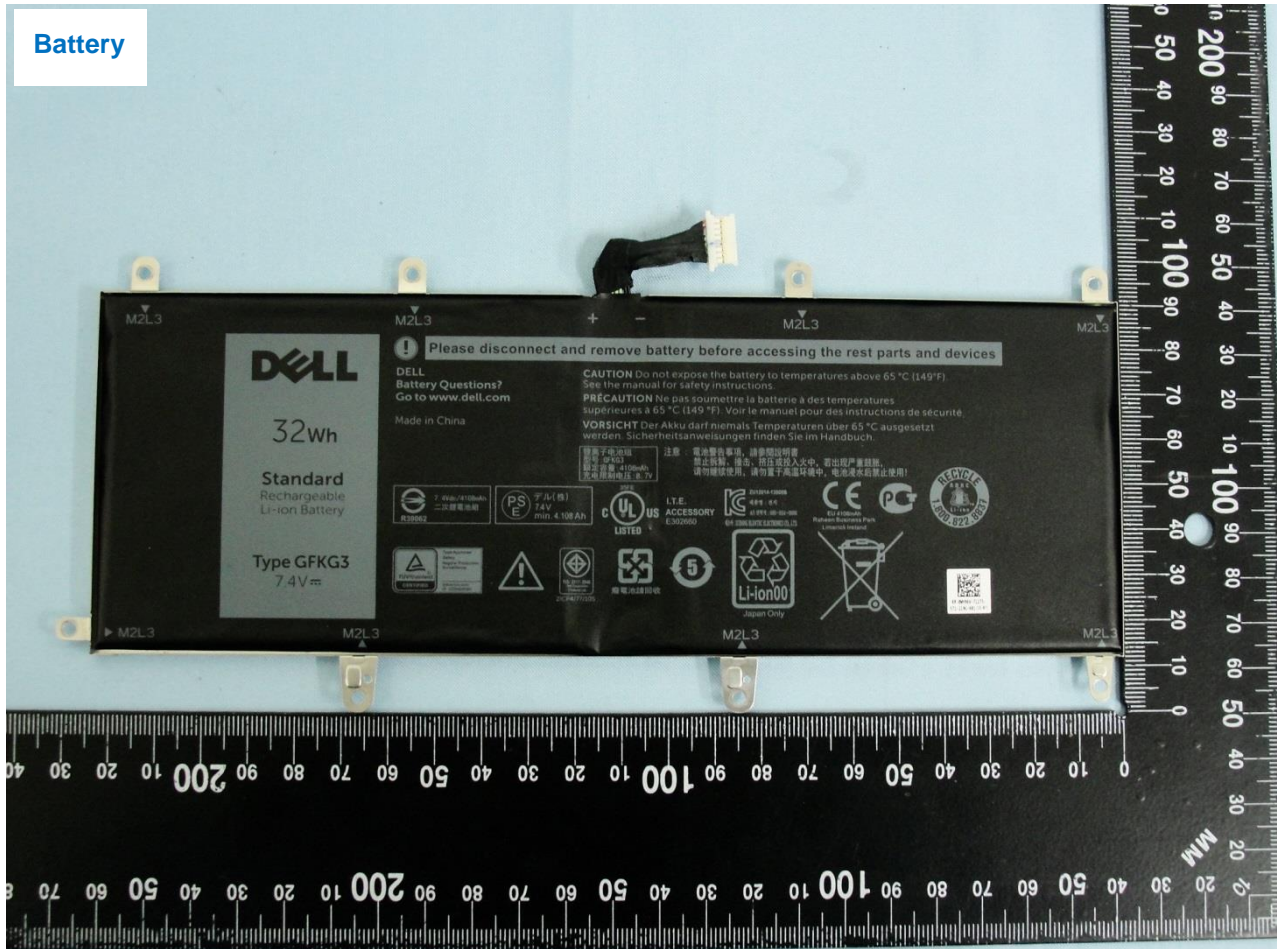

Remark: For accessories equipped with this EUT, please refer to the following photos.

Host: Tablet (Brand Name: DELL / Model Name: T16G)

Host: Tablet (Brand Name: DELL / Model Name: T16G)

AC Adapter

Host: Tablet (Brand Name: DELL / Model Name: T16G)