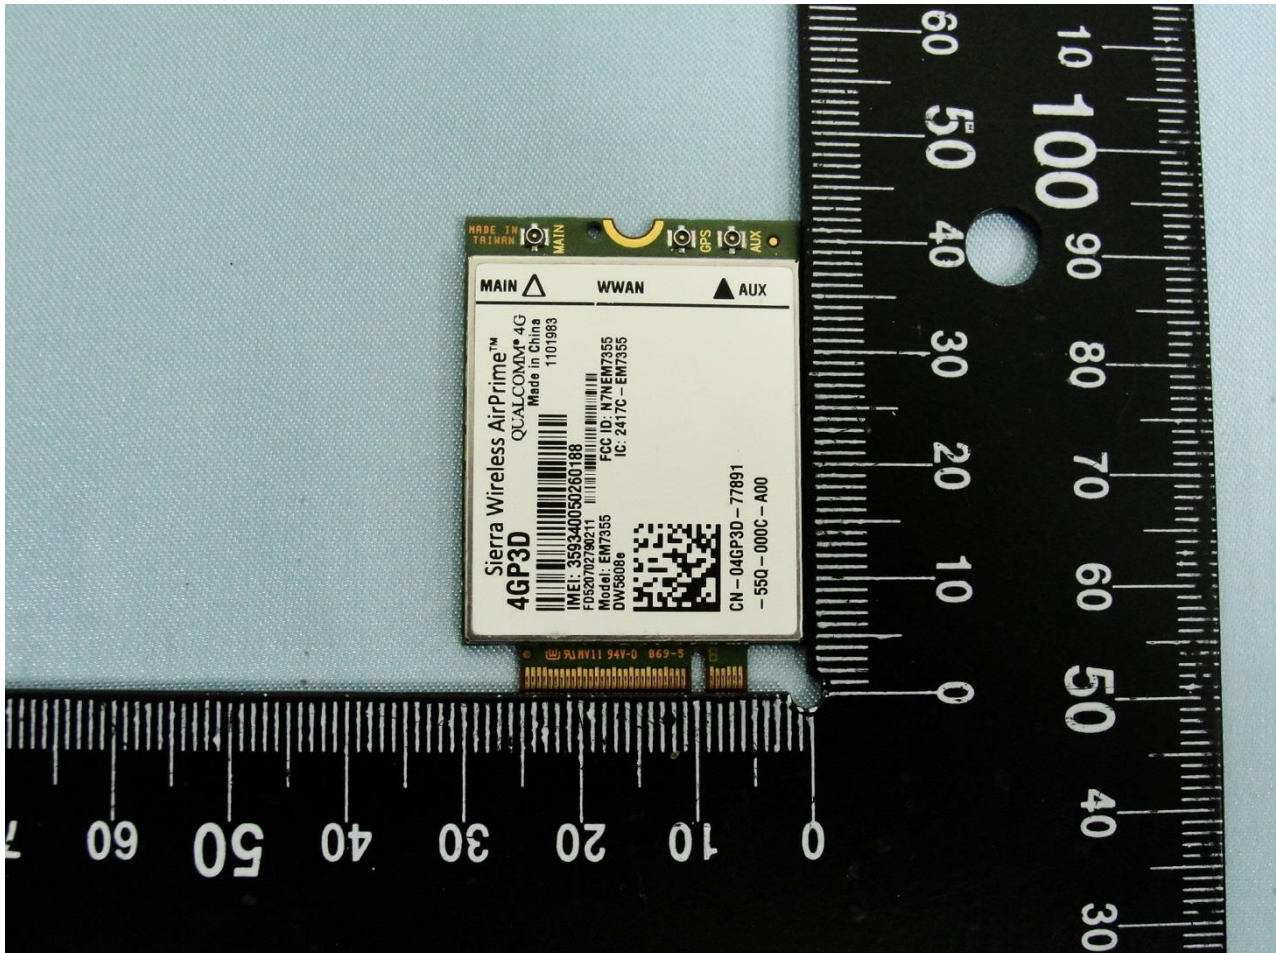

1. Photograph of the EUT

EUT: PCIe wireless WAN card (Brand Name: Sierra Wireless Inc. / Model Name: EM7355)

EUT: PCIe wireless WAN card (Brand Name: Sierra Wireless Inc. / Model Name: EM7355)

EUT: PCIe wireless WAN card (Brand Name: Sierra Wireless Inc. / Model Name: EM7355)

EUT: PCIe wireless WAN card (Brand Name: Sierra Wireless Inc. / Model Name: EM7355)

2. External Photograph of the Host

Host: Tablet (Brand Name: DELL / Model Name: T16G)

Host: Tablet (Brand Name: DELL / Model Name: T16G)

3. Photograph of Accessory for the Host

Host: Tablet (Brand Name: DELL / Model Name: T16G)

List of Accessory for Host (Tablet):

Specification of Accessory		
AC Adapter	Brand Name	DELL
	Model Name	HKA30NM150
Battery	Brand Name	DELL
	Model Name	GFKG3

Host: Tablet (Brand Name: DELL / Model Name: T16G)