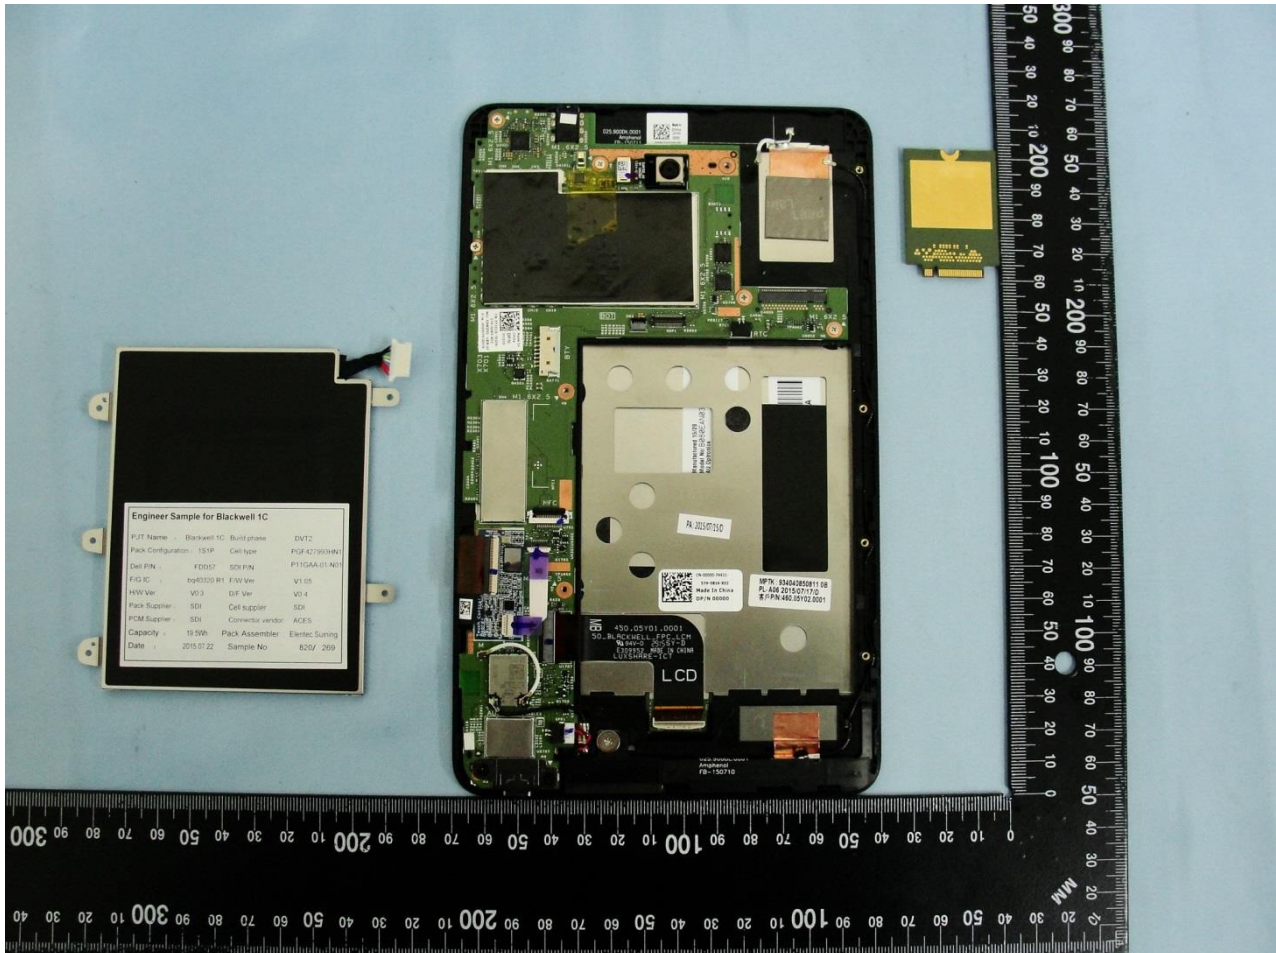

4. Internal Photograph of the Host

Host: Tablet (Brand Name: DELL / Model Name: T03D)

Host: Tablet (Brand Name: DELL / Model Name: T03D)

Host: Tablet (Brand Name: DELL / Model Name: T03D)

Host: Tablet (Brand Name: DELL / Model Name: T03D)

Host: Tablet (Brand Name: DELL / Model Name: T03D)

GPS Antenna & WWAN Aux. Antenna

Host: Tablet (Brand Name: DELL / Model Name: T03D)