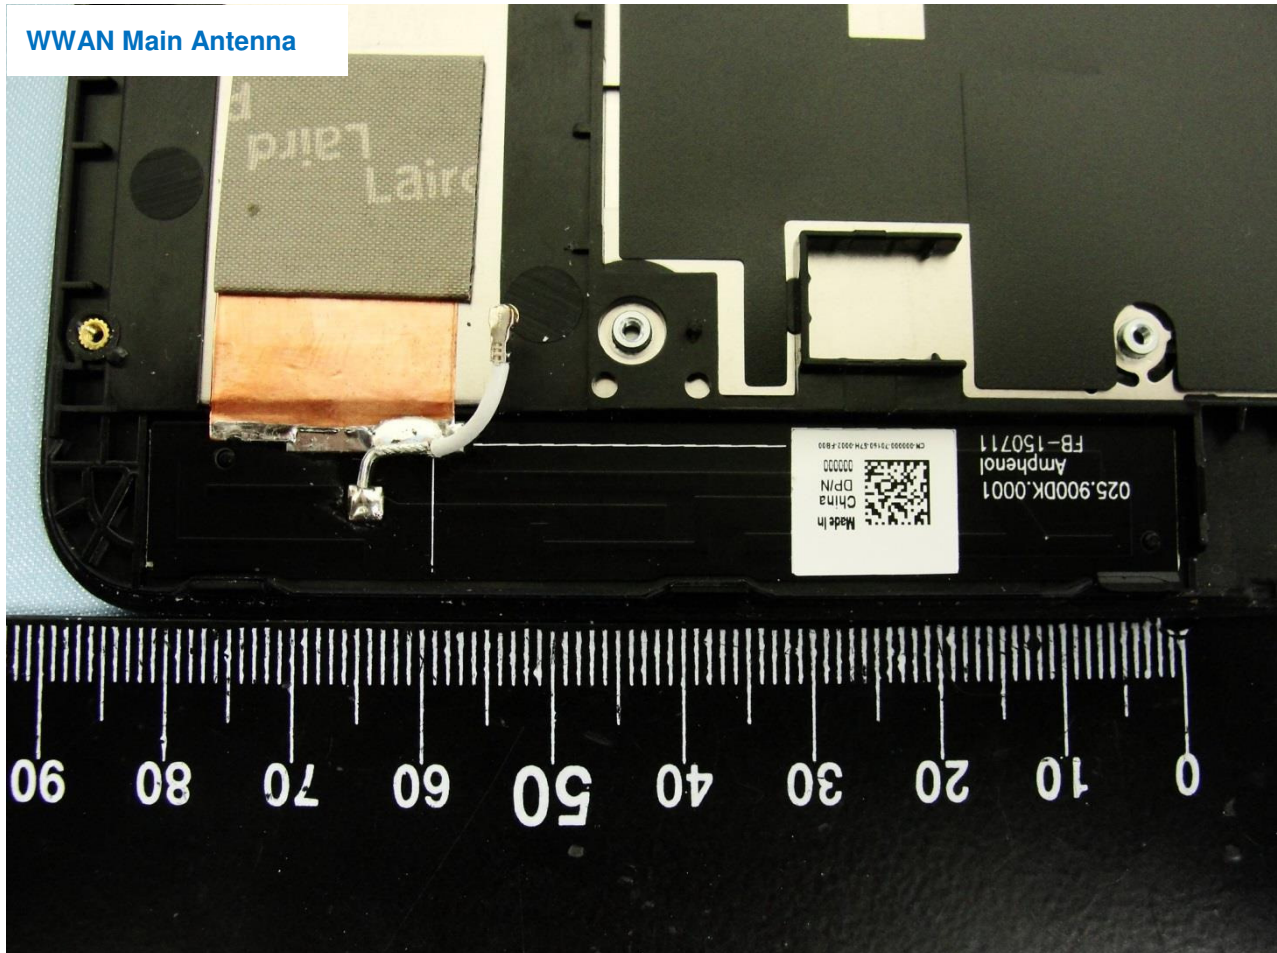

4. Internal Photograph of the Host

Host: Tablet (Brand Name: DELL / Model Name: T03D)

Host: Tablet (Brand Name: DELL / Model Name: T03D)

Host: Tablet (Brand Name: DELL / Model Name: T03D)

Host: Tablet (Brand Name: DELL / Model Name: T03D)

Host: Tablet (Brand Name: DELL / Model Name: T03D)

GPS Antenna & WWAN Aux. Antenna

Host: Tablet (Brand Name: DELL / Model Name: T03D)