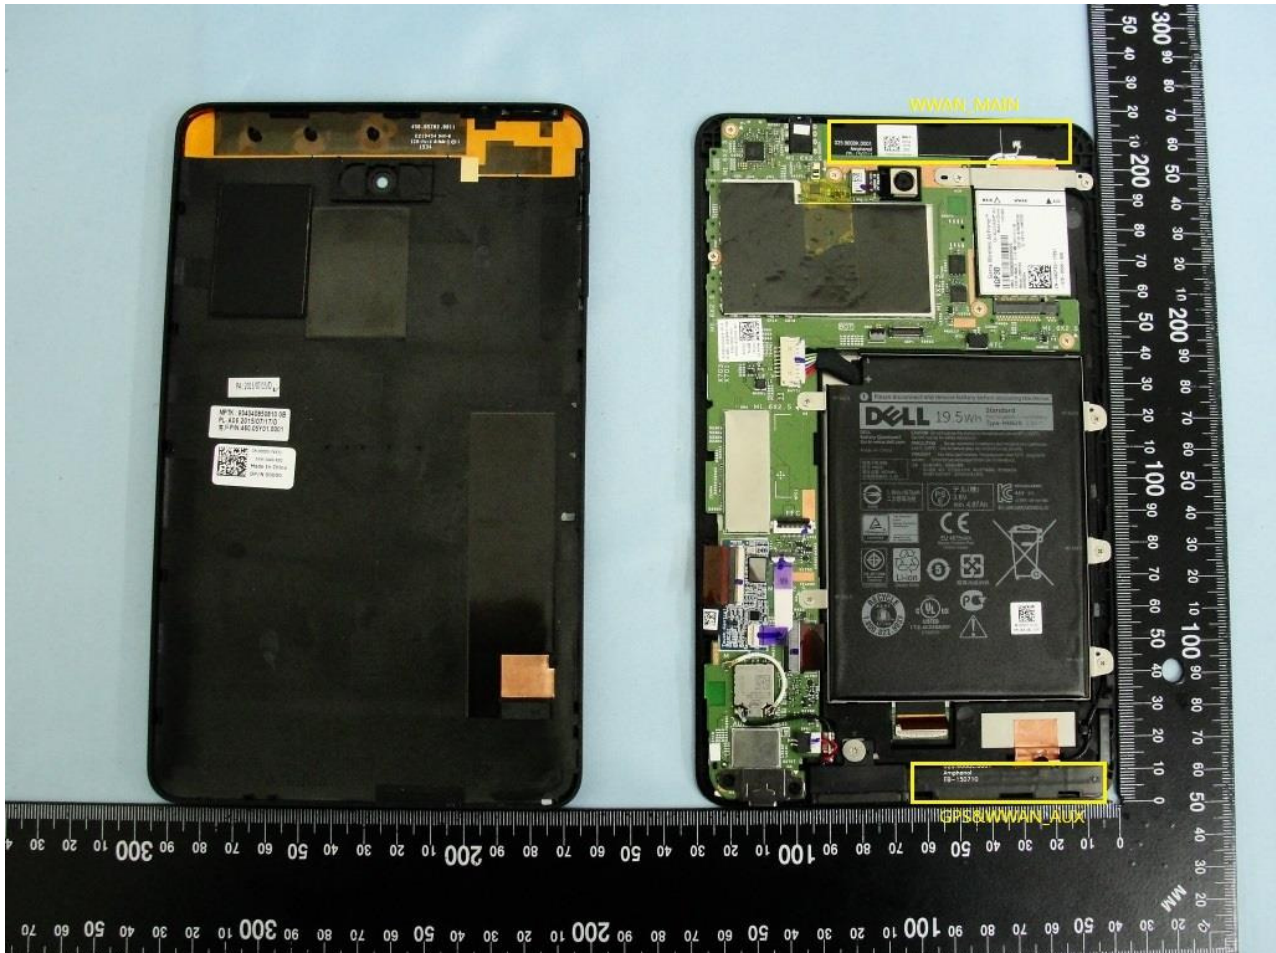

4. Internal Photograph of the Host

Host: Tablet (Brand Name: DELL / Model Name: T03D)

Host: Tablet (Brand Name: DELL / Model Name: T03D)

Host: Tablet (Brand Name: DELL / Model Name: T03D)

Host: Tablet (Brand Name: DELL / Model Name: T03D)

Host: Tablet (Brand Name: DELL / Model Name: T03D)

GPS Antenna & WWAN Aux. Antenna

Host: Tablet (Brand Name: DELL / Model Name: T03D)