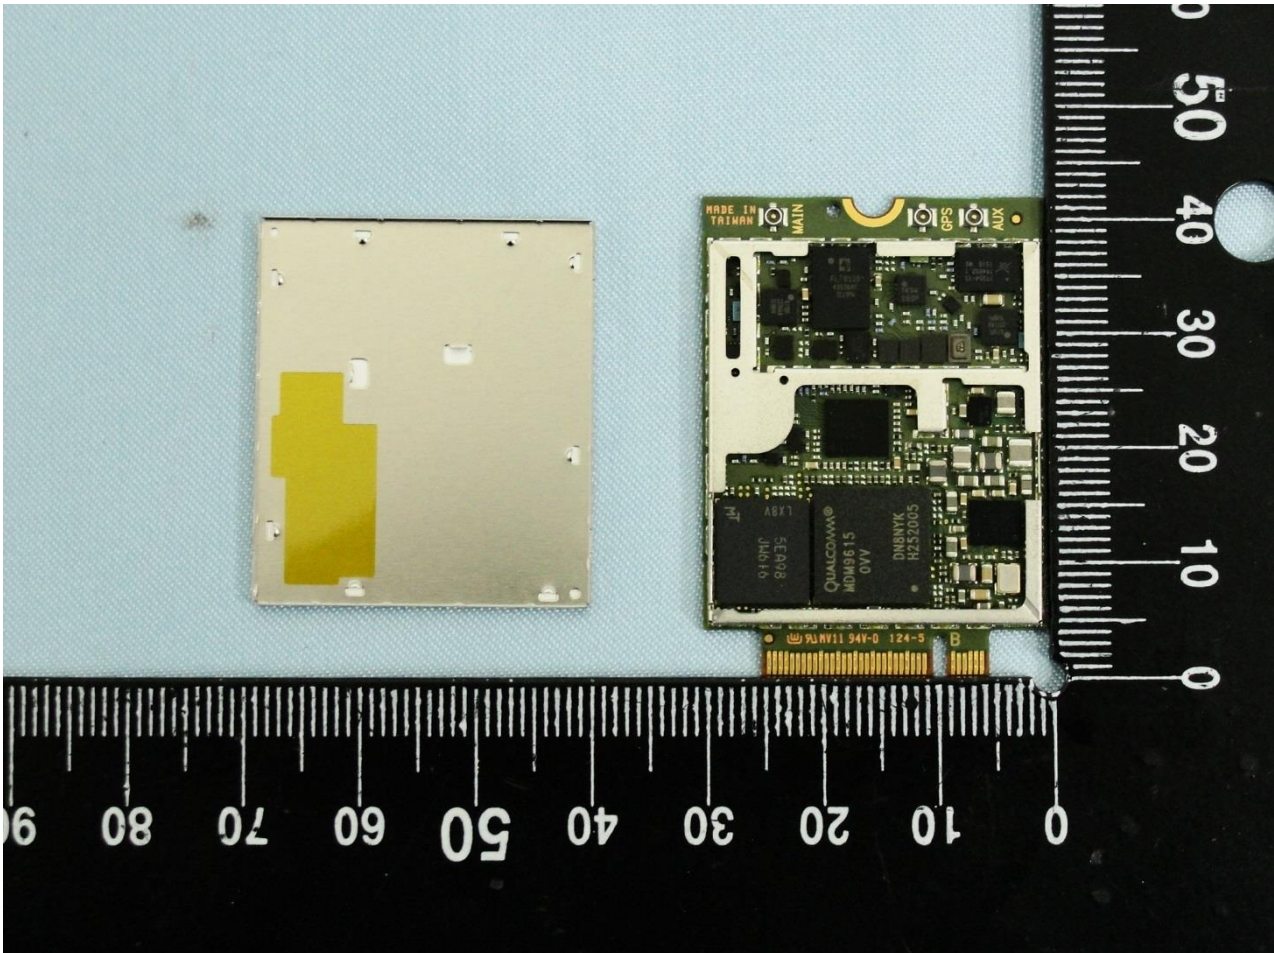

1. Photograph of the EUT

EUT: PCIe wireless WAN card (Brand Name: Sierra Wireless Inc. / Model Name: EM7355)

EUT: PCIe wireless WAN card (Brand Name: Sierra Wireless Inc. / Model Name: EM7355)

EUT: PCIe wireless WAN card (Brand Name: Sierra Wireless Inc. / Model Name: EM7355)

EUT: PCIe wireless WAN card (Brand Name: Sierra Wireless Inc. / Model Name: EM7355)

2. External Photograph of the Host

Host: Tablet (Brand Name: DELL / Model Name: T03D)

Host: Tablet (Brand Name: DELL / Model Name: T03D)

3. Photograph of Accessory for the Host

Host: Tablet (Brand Name: DELL / Model Name: T03D)

List of Accessory for Host (Tablet):

Specification of Accessory		
AC Adapter	Brand Name	DELL
	Model Name	HKA30NM150
Battery	Brand Name	DELL
	Model Name	HH8J0