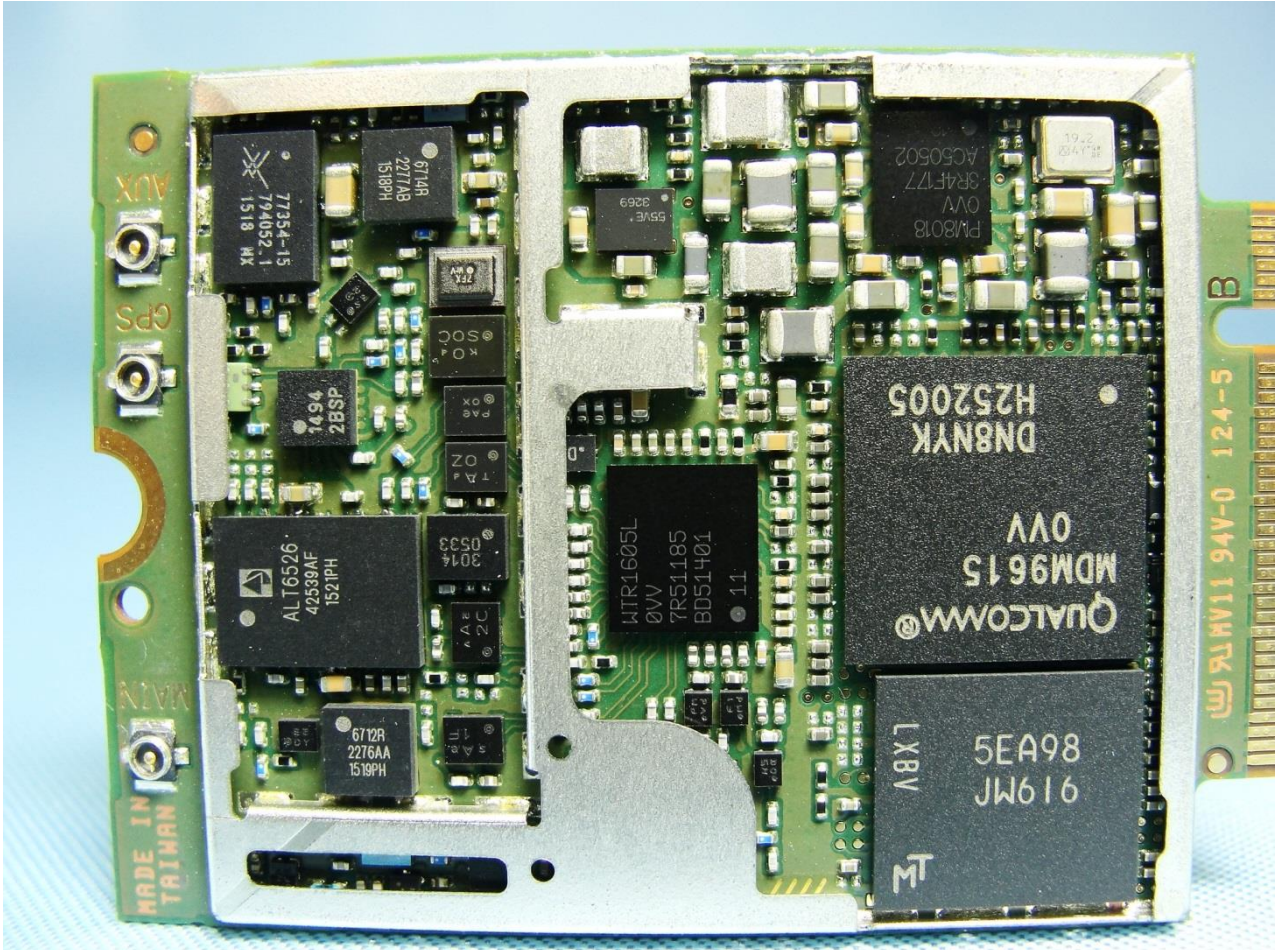

1. Photograph of the EUT

EUT: PCIe wireless WAN card (Brand Name: Sierra Wireless Inc. / Model Name: EM7355)

EUT: PCIe wireless WAN card (Brand Name: Sierra Wireless Inc. / Model Name: EM7355)

EUT: PCIe wireless WAN card (Brand Name: Sierra Wireless Inc. / Model Name: EM7355)

EUT: PCIe wireless WAN card (Brand Name: Sierra Wireless Inc. / Model Name: EM7355)

2. External Photograph of the Host

Host: Tablet (Brand Name: DELL / Model Name: T03D)

Host: Tablet (Brand Name: DELL / Model Name: T03D)

3. Photograph of Accessory for the Host

Host: Tablet (Brand Name: DELL / Model Name: T03D)

List of Accessory for Host (Tablet):

Specification of Accessory		
AC Adapter	Brand Name	DELL
	Model Name	HKA30NM150
Battery	Brand Name	DELL
	Model Name	HH8J0

Host: Tablet (Brand Name: DELL / Model Name: T03D)