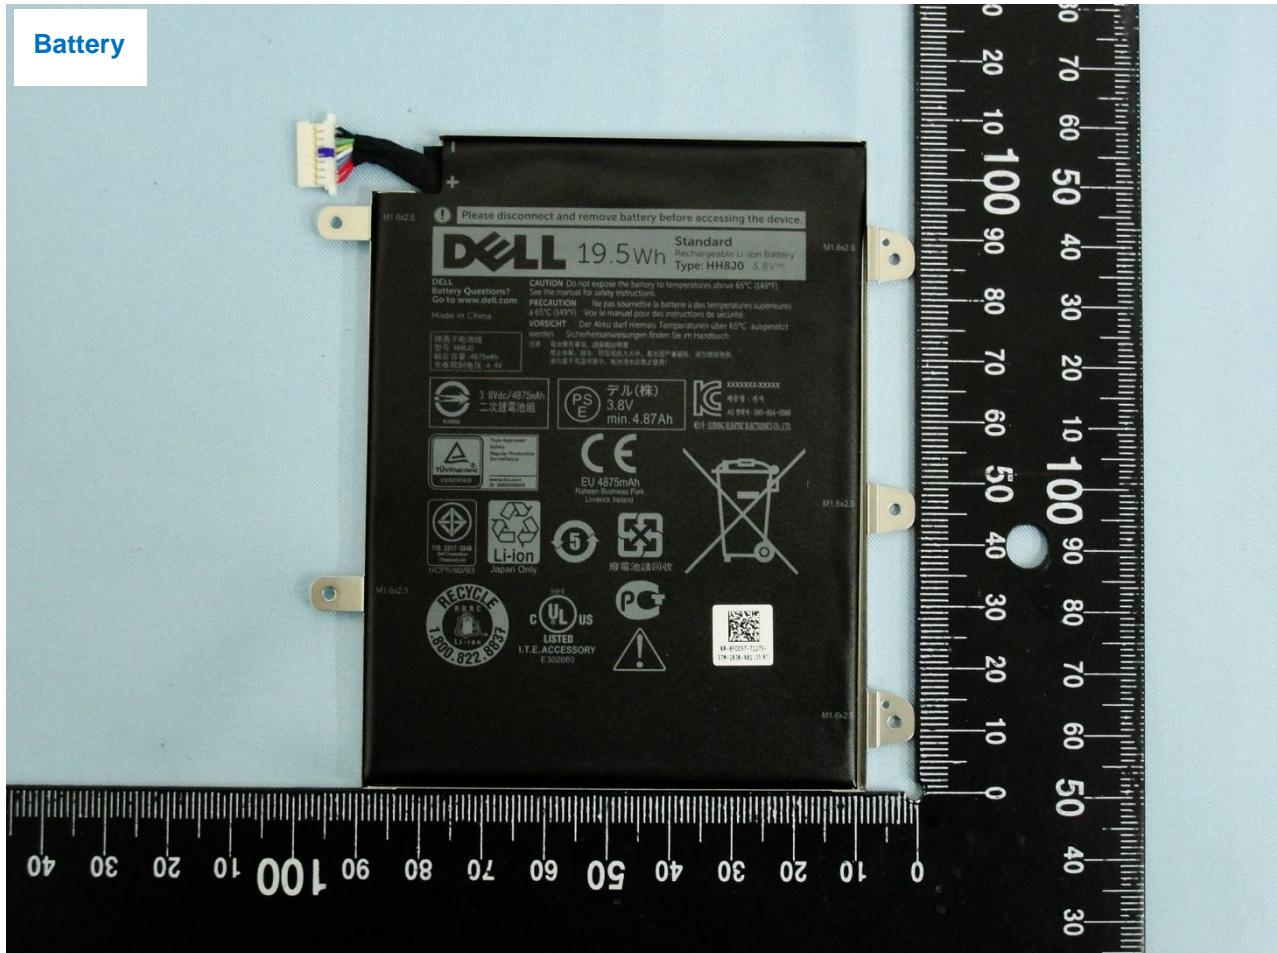

Remark: For accessories equipped with this EUT, please refer to the following photos.

Host: Tablet (Brand Name: DELL / Model Name: T03D)

Host: Tablet (Brand Name: DELL / Model Name: T03D)

AC Adapter

Host: Tablet (Brand Name: DELL / Model Name: T03D)