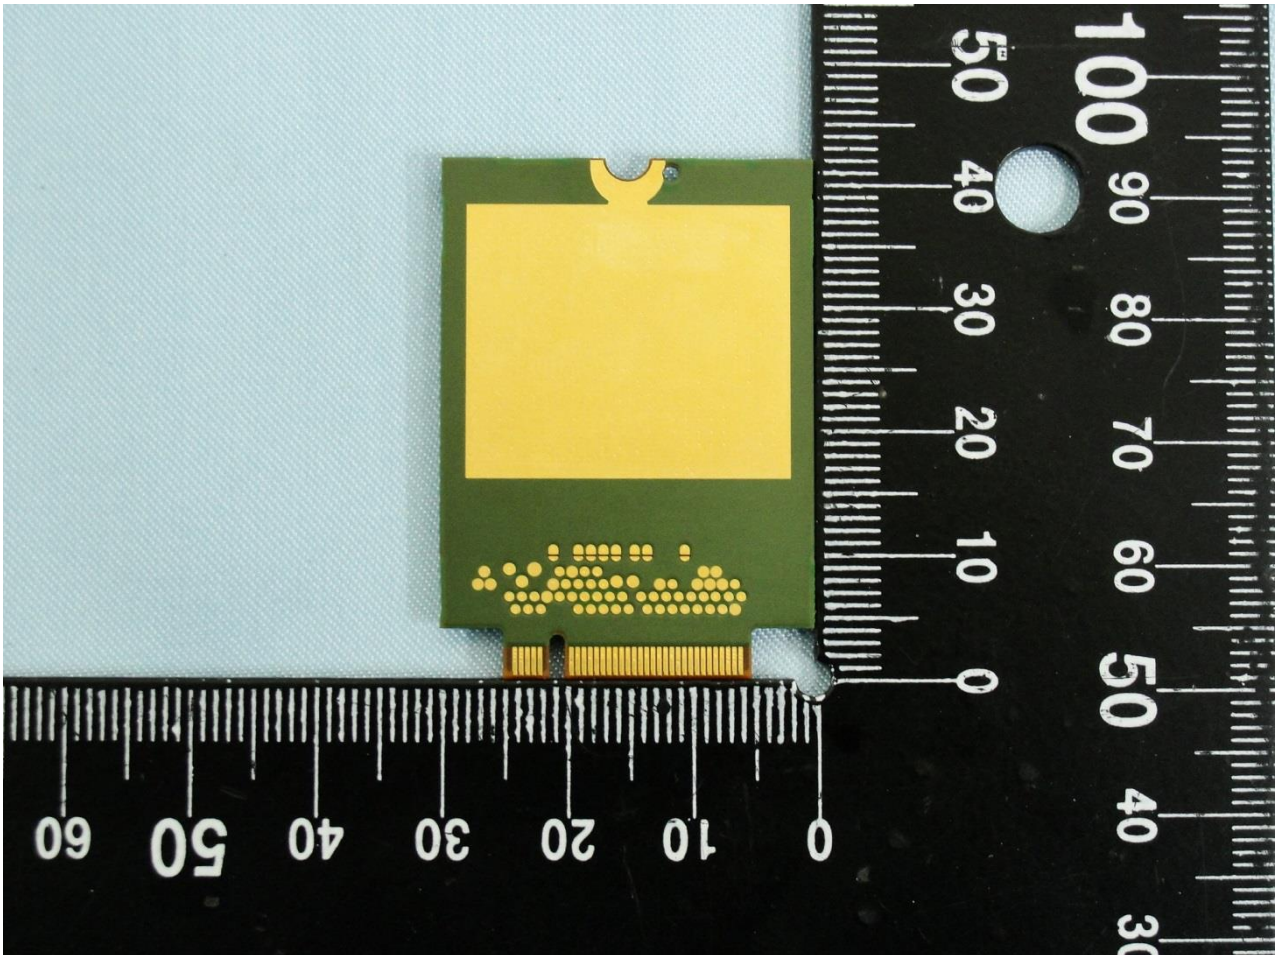

1. Photograph of the EUT

EUT: PCIe wireless WAN card (Brand Name: Sierra Wireless Inc. / Model Name: EM7355)

EUT: PCIe wireless WAN card (Brand Name: Sierra Wireless Inc. / Model Name: EM7355)

EUT: PCIe wireless WAN card (Brand Name: Sierra Wireless Inc. / Model Name: EM7355)

EUT: PCIe wireless WAN card (Brand Name: Sierra Wireless Inc. / Model Name: EM7355)

2. External Photograph of the Host

Host: Tablet (Brand Name: DELL / Model Name: T03D)

Host: Tablet (Brand Name: DELL / Model Name: T03D)