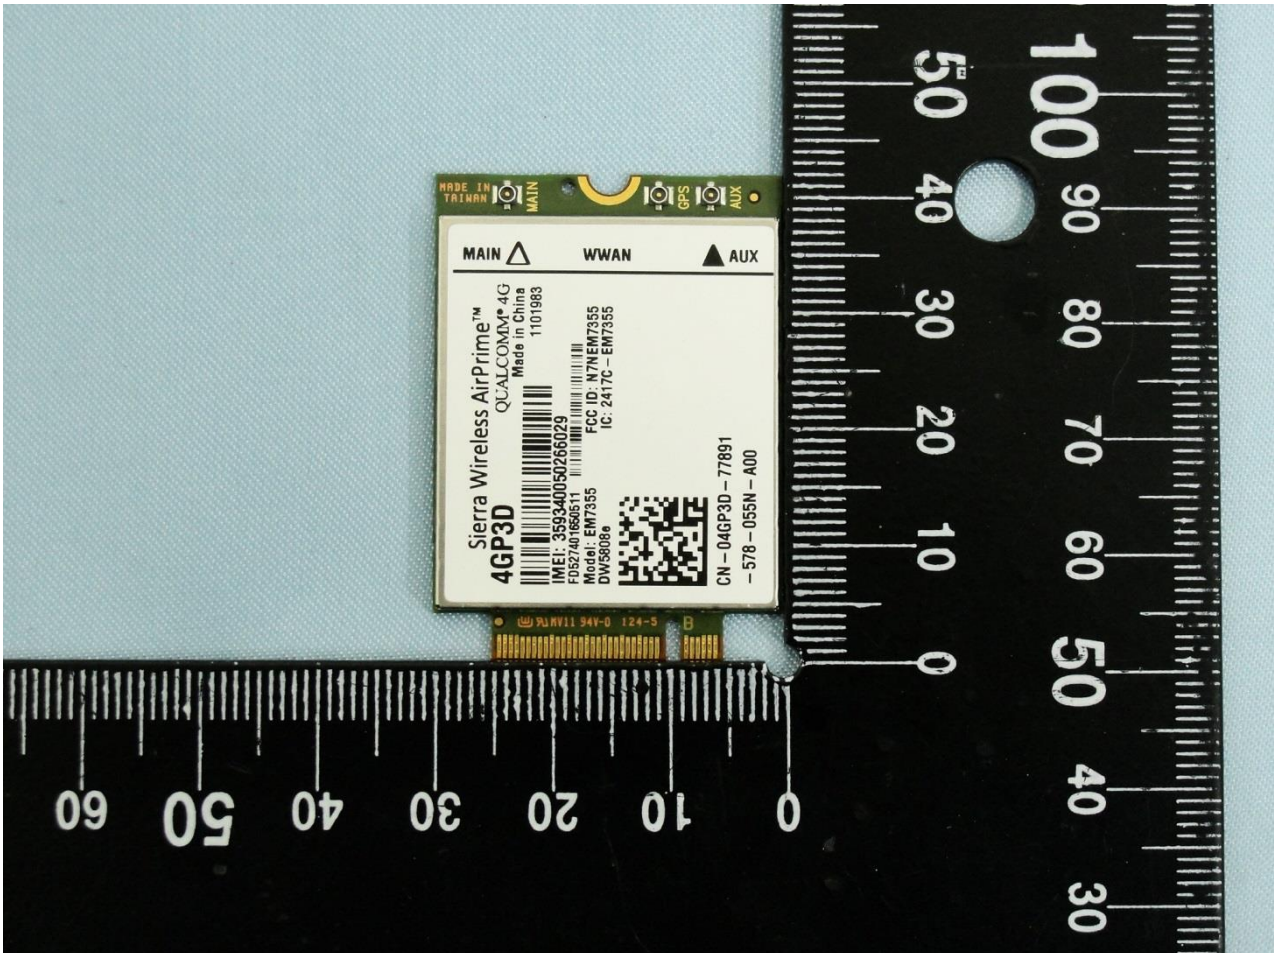

1. Photograph of the EUT

EUT: PCIe wireless WAN card (Brand Name: Sierra Wireless Inc. / Model Name: EM7355)

EUT: PCIe wireless WAN card (Brand Name: Sierra Wireless Inc. / Model Name: EM7355)

EUT: PCIe wireless WAN card (Brand Name: Sierra Wireless Inc. / Model Name: EM7355)

EUT: PCIe wireless WAN card (Brand Name: Sierra Wireless Inc. / Model Name: EM7355)

2. External Photograph of the Host

Host: Tablet (Brand Name: DELL / Model Name: T03D)

Host: Tablet (Brand Name: DELL / Model Name: T03D)