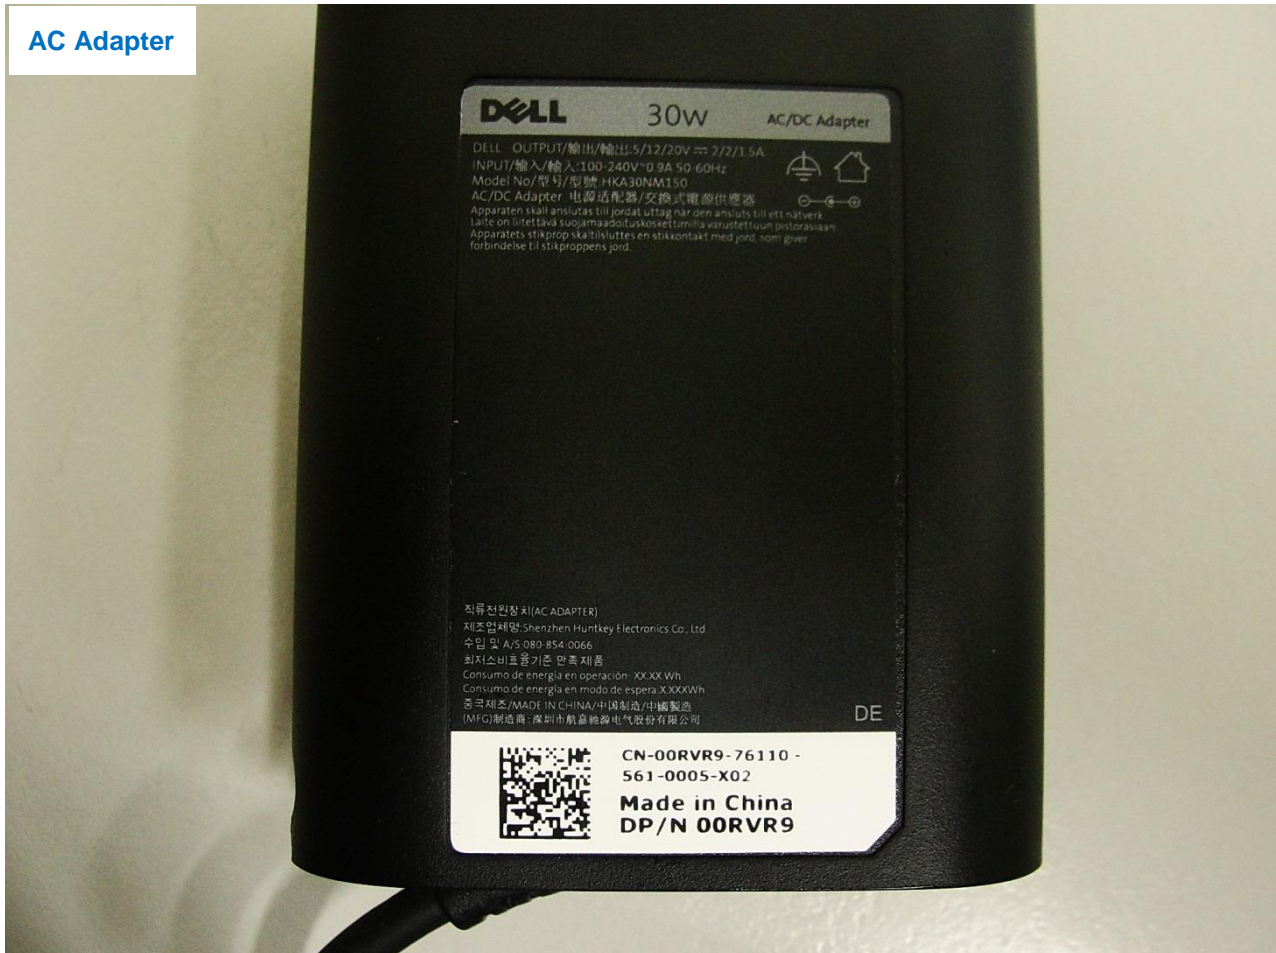

Host: Tablet (Brand Name: DELL / Model Name: T03D)

AC Adapter