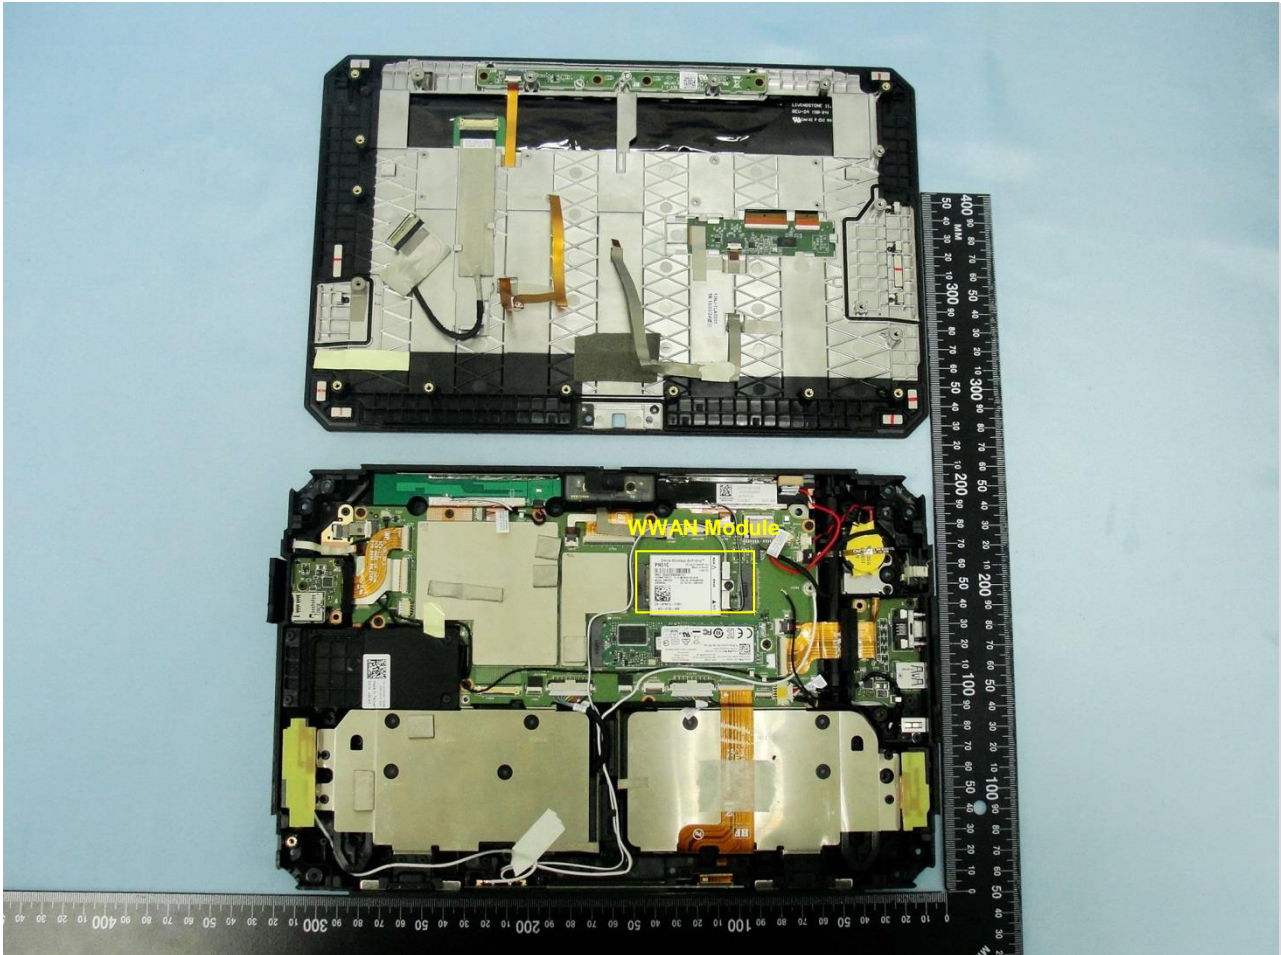

#### 4. Internal Photograph of the Host

Host: Tablet PC (Brand Name: Dell / Model Name: T03H)

Host: Tablet PC (Brand Name: Dell / Model Name: T03H)

Host: Tablet PC (Brand Name: Dell / Model Name: T03H)

Host: Tablet PC (Brand Name: Dell / Model Name: T03H)

Host: Tablet PC (Brand Name: Dell / Model Name: T03H)

Host: Tablet PC (Brand Name: Dell / Model Name: T03H)

Host: Tablet PC (Brand Name: Dell / Model Name: T03H)

Host: Tablet PC (Brand Name: Dell / Model Name: T03H)

**WWAN Main Antenna**

Host: Tablet PC (Brand Name: Dell / Model Name: T03H)

**GPS & WWAN Aux. Antenna**

Host: Tablet PC (Brand Name: Dell / Model Name: T03H)

WLAN Main Antenna

Host: Tablet PC (Brand Name: Dell / Model Name: T03H)

Bluetooth & WLAN Aux. Antenna

Host: Tablet PC (Brand Name: Dell / Model Name: T03H)

Host: Tablet PC (Brand Name: Dell / Model Name: T03H)