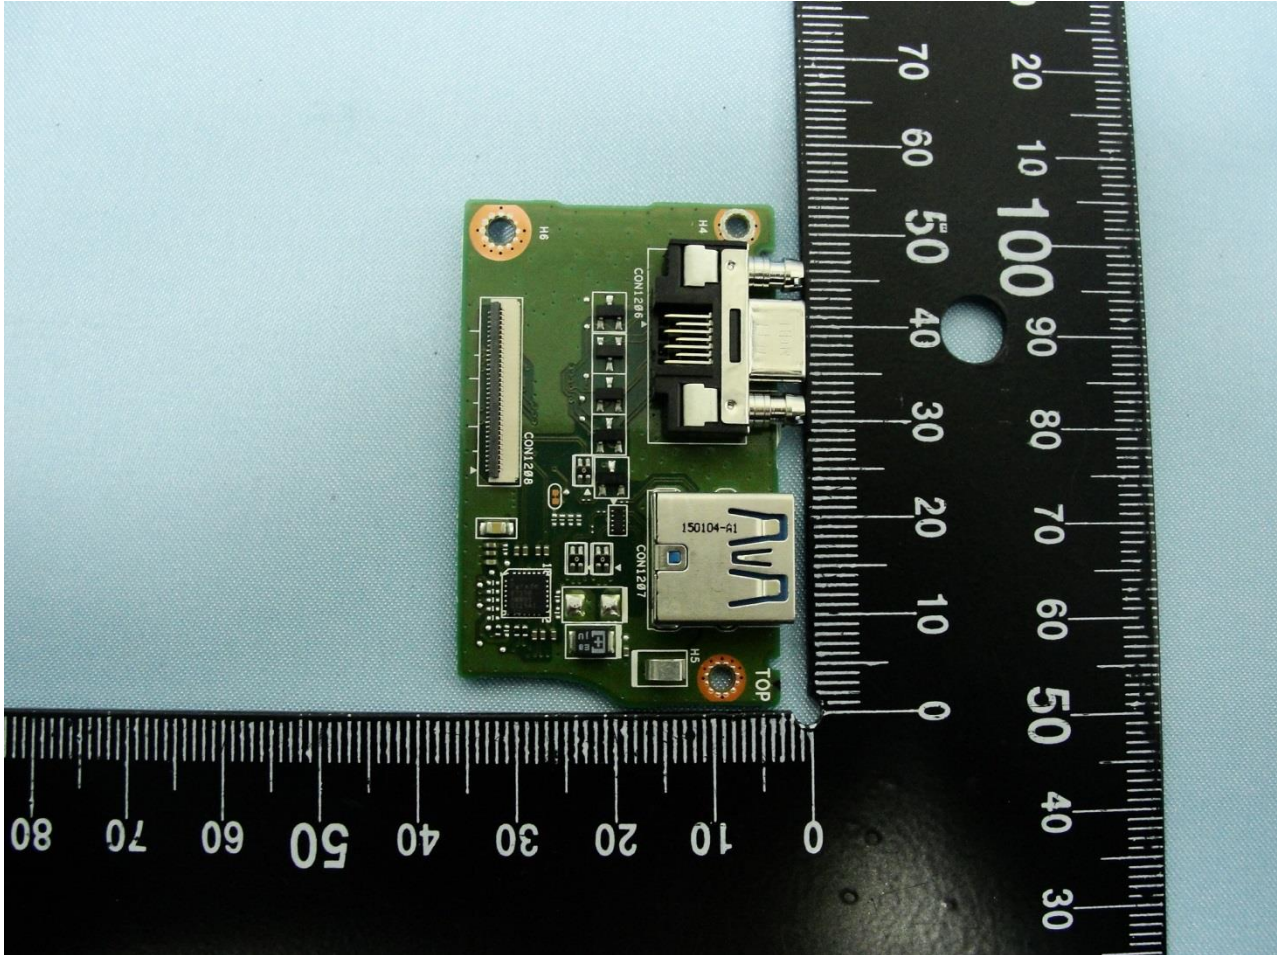

#### 4. Internal Photograph of the Host

Host: Tablet PC (Brand Name: Dell / Model Name: T03H)

Host: Tablet PC (Brand Name: Dell / Model Name: T03H)

Host: Tablet PC (Brand Name: Dell / Model Name: T03H)

Host: Tablet PC (Brand Name: Dell / Model Name: T03H)

Host: Tablet PC (Brand Name: Dell / Model Name: T03H)

Host: Tablet PC (Brand Name: Dell / Model Name: T03H)

Host: Tablet PC (Brand Name: Dell / Model Name: T03H)

Host: Tablet PC (Brand Name: Dell / Model Name: T03H)

**WWAN Main Antenna**

Host: Tablet PC (Brand Name: Dell / Model Name: T03H)

**GPS & WWAN Aux. Antenna**

Host: Tablet PC (Brand Name: Dell / Model Name: T03H)

WLAN Main Antenna

Host: Tablet PC (Brand Name: Dell / Model Name: T03H)

Bluetooth & WLAN Aux. Antenna

Host: Tablet PC (Brand Name: Dell / Model Name: T03H)

Host: Tablet PC (Brand Name: Dell / Model Name: T03H)