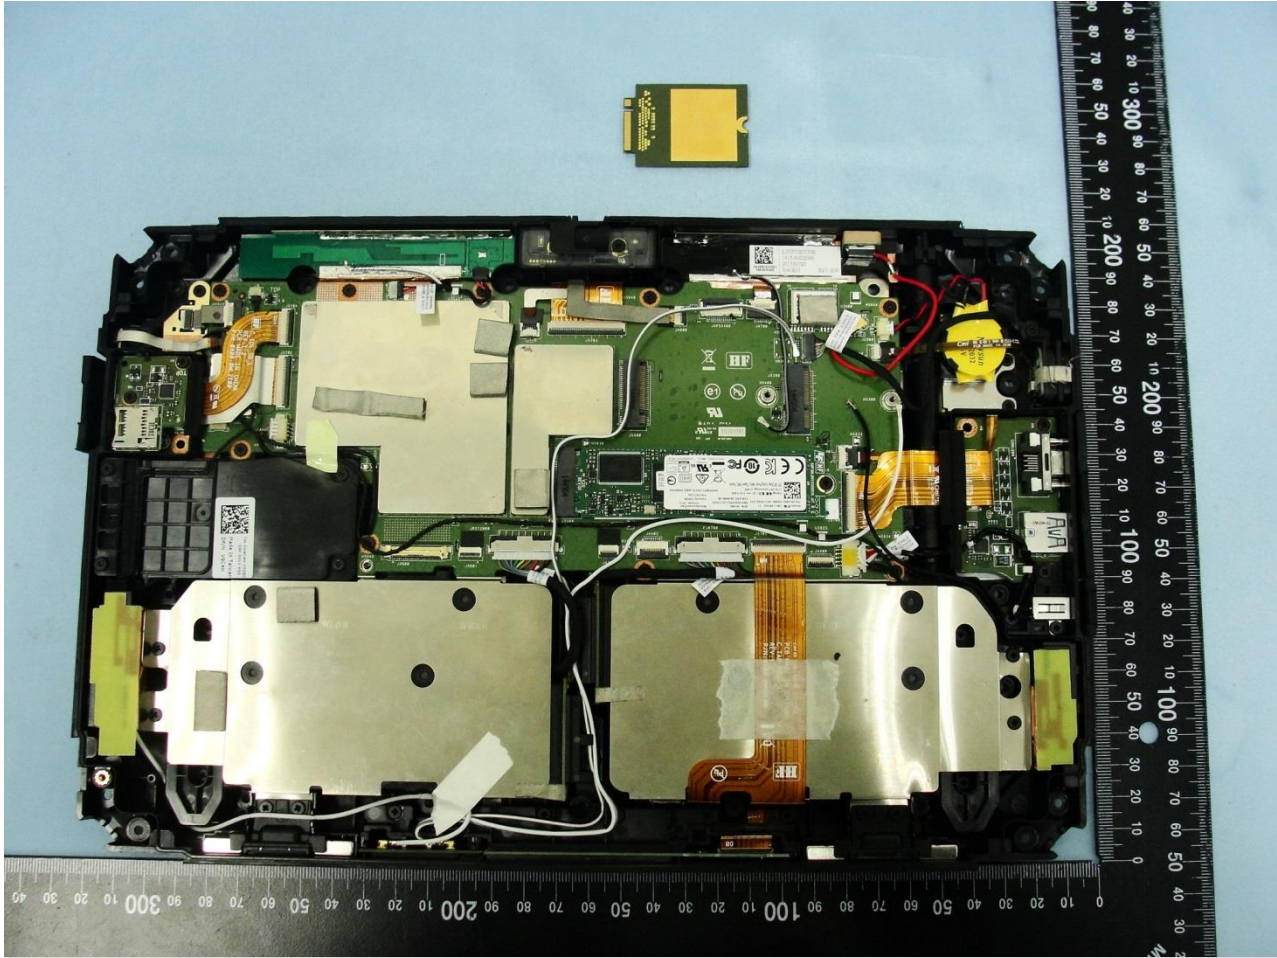

#### 4. Internal Photograph of the Host

Host: Tablet PC (Brand Name: Dell / Model Name: T03H)

Host: Tablet PC (Brand Name: Dell / Model Name: T03H)

Host: Tablet PC (Brand Name: Dell / Model Name: T03H)

Host: Tablet PC (Brand Name: Dell / Model Name: T03H)

Host: Tablet PC (Brand Name: Dell / Model Name: T03H)

Host: Tablet PC (Brand Name: Dell / Model Name: T03H)

Host: Tablet PC (Brand Name: Dell / Model Name: T03H)

Host: Tablet PC (Brand Name: Dell / Model Name: T03H)

**WWAN Main Antenna**

Host: Tablet PC (Brand Name: Dell / Model Name: T03H)

**GPS & WWAN Aux. Antenna**

Host: Tablet PC (Brand Name: Dell / Model Name: T03H)

WLAN Main Antenna

Host: Tablet PC (Brand Name: Dell / Model Name: T03H)

Bluetooth & WLAN Aux. Antenna

Host: Tablet PC (Brand Name: Dell / Model Name: T03H)

Host: Tablet PC (Brand Name: Dell / Model Name: T03H)