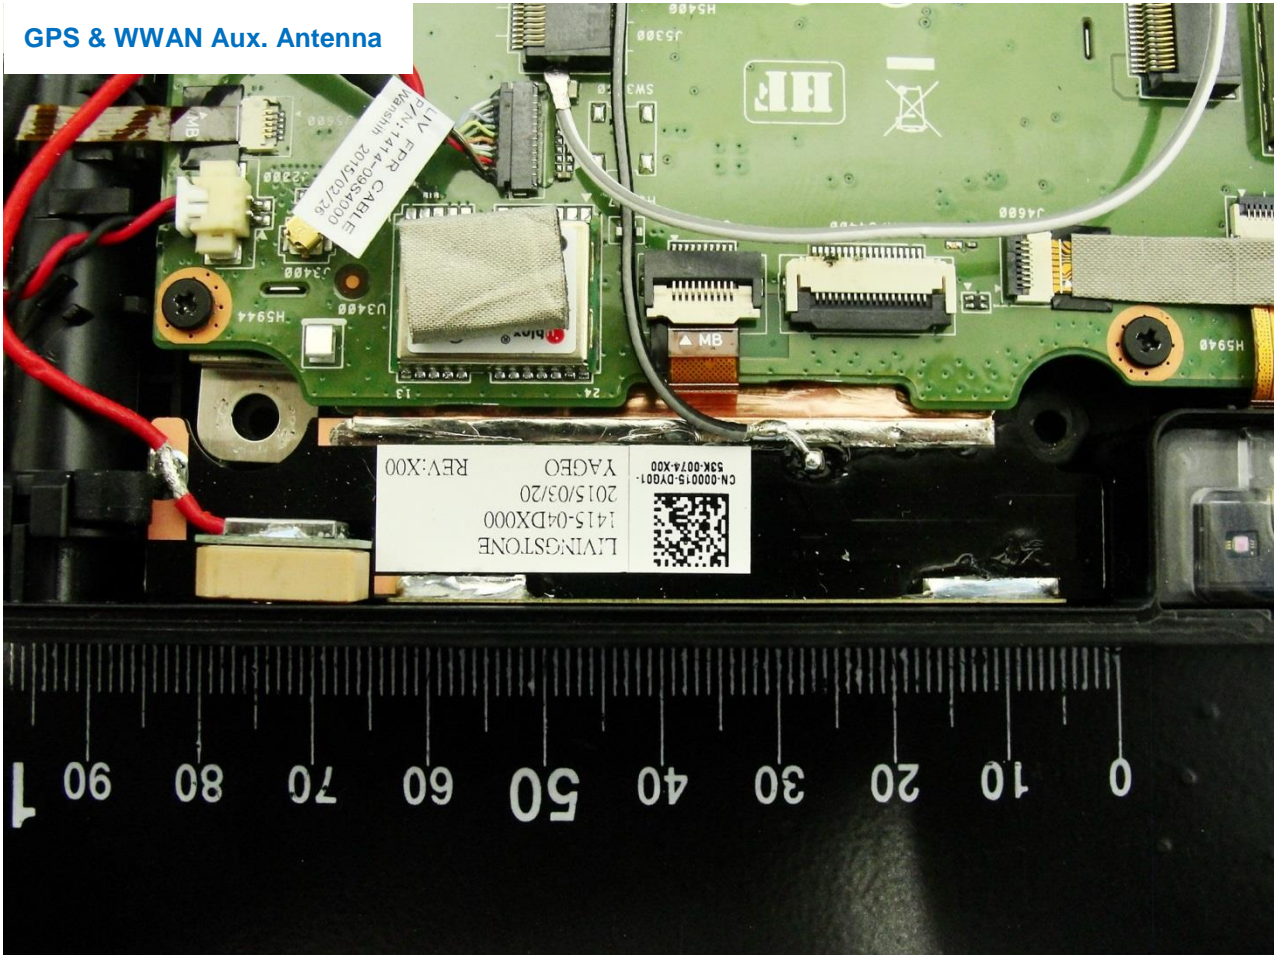

#### 4. Internal Photograph of the Host

Host: Tablet PC (Brand Name: Dell / Model Name: T03H)

Host: Tablet PC (Brand Name: Dell / Model Name: T03H)

Host: Tablet PC (Brand Name: Dell / Model Name: T03H)

Host: Tablet PC (Brand Name: Dell / Model Name: T03H)

Host: Tablet PC (Brand Name: Dell / Model Name: T03H)

Host: Tablet PC (Brand Name: Dell / Model Name: T03H)

Host: Tablet PC (Brand Name: Dell / Model Name: T03H)

Host: Tablet PC (Brand Name: Dell / Model Name: T03H)

**WWAN Main Antenna**

Host: Tablet PC (Brand Name: Dell / Model Name: T03H)

**GPS & WWAN Aux. Antenna**

Host: Tablet PC (Brand Name: Dell / Model Name: T03H)

WLAN Main Antenna

Host: Tablet PC (Brand Name: Dell / Model Name: T03H)