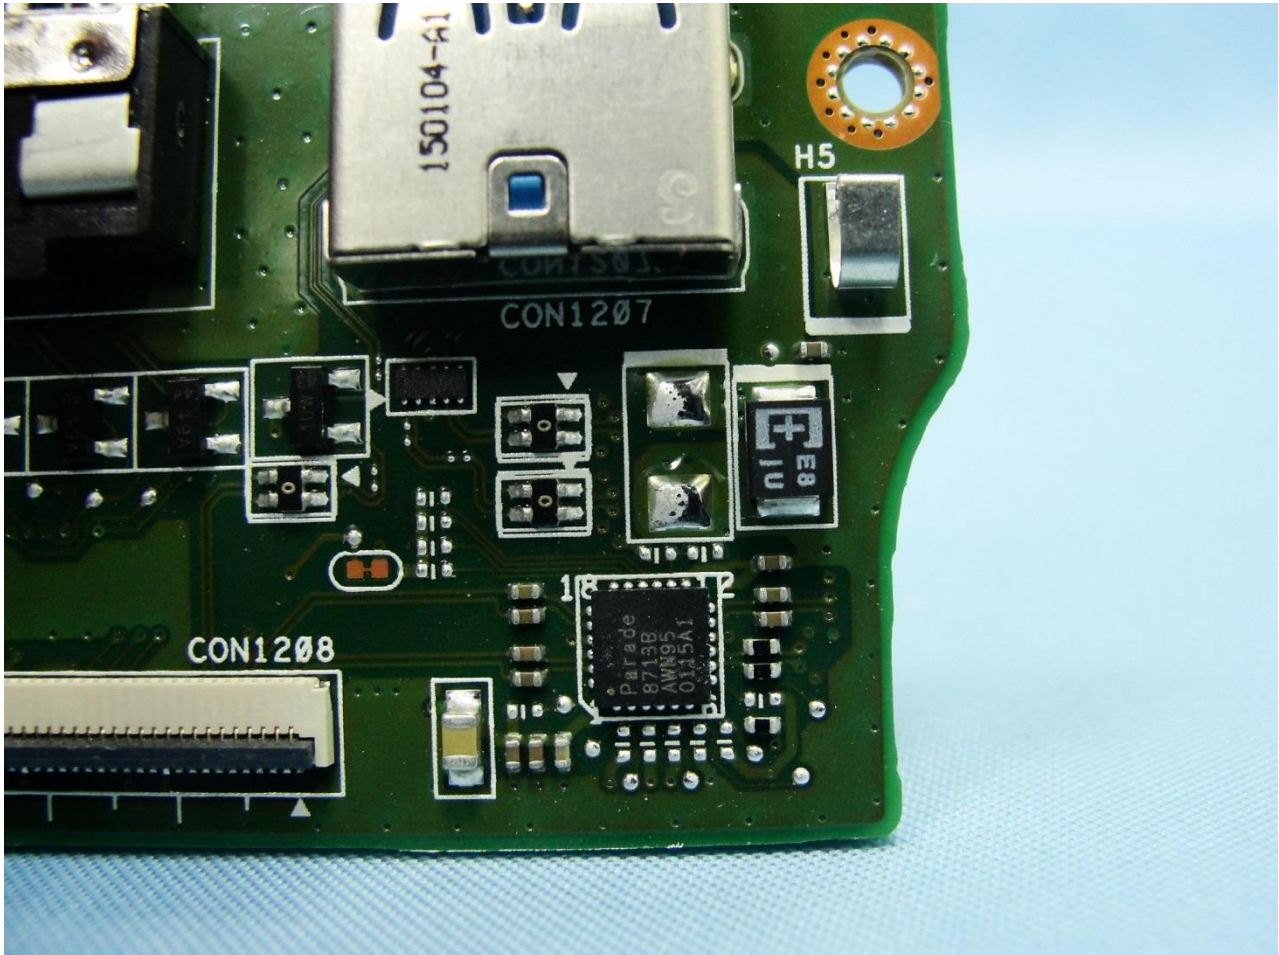

#### 4. Internal Photograph of the Host

Host: Tablet PC (Brand Name: Dell / Model Name: T03H)

Host: Tablet PC (Brand Name: Dell / Model Name: T03H)

Host: Tablet PC (Brand Name: Dell / Model Name: T03H)

Host: Tablet PC (Brand Name: Dell / Model Name: T03H)

Host: Tablet PC (Brand Name: Dell / Model Name: T03H)

Host: Tablet PC (Brand Name: Dell / Model Name: T03H)

Host: Tablet PC (Brand Name: Dell / Model Name: T03H)

Host: Tablet PC (Brand Name: Dell / Model Name: T03H)

**WWAN Main Antenna**

Host: Tablet PC (Brand Name: Dell / Model Name: T03H)

**GPS & WWAN Aux. Antenna**

Host: Tablet PC (Brand Name: Dell / Model Name: T03H)

WLAN Main Antenna

Host: Tablet PC (Brand Name: Dell / Model Name: T03H)

Bluetooth & WLAN Aux. Antenna

Host: Tablet PC (Brand Name: Dell / Model Name: T03H)

Host: Tablet PC (Brand Name: Dell / Model Name: T03H)