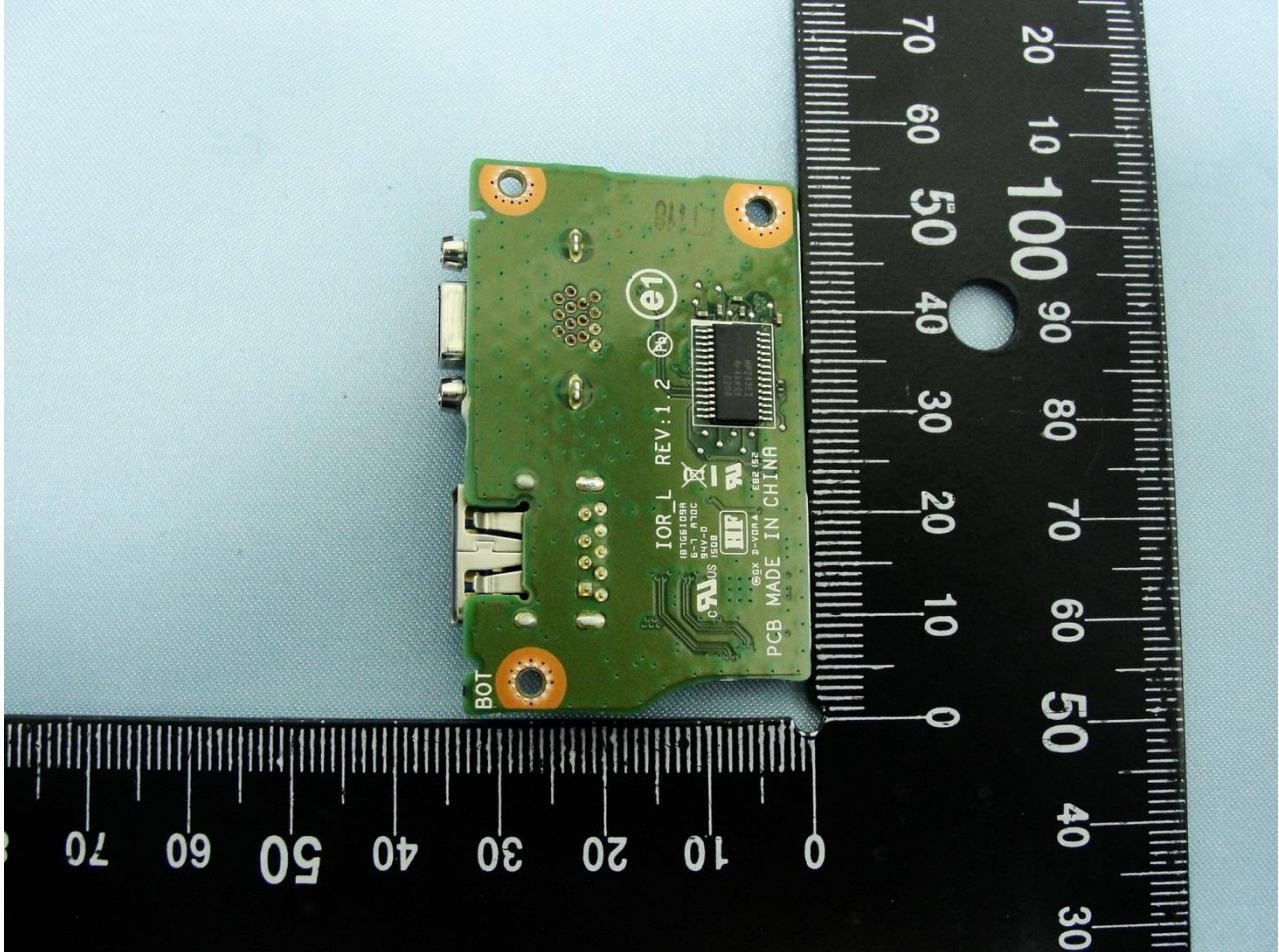

#### 4. Internal Photograph of the Host

Host: Tablet PC (Brand Name: Dell / Model Name: T03H)

Host: Tablet PC (Brand Name: Dell / Model Name: T03H)

Host: Tablet PC (Brand Name: Dell / Model Name: T03H)

Host: Tablet PC (Brand Name: Dell / Model Name: T03H)

Host: Tablet PC (Brand Name: Dell / Model Name: T03H)

Host: Tablet PC (Brand Name: Dell / Model Name: T03H)

Host: Tablet PC (Brand Name: Dell / Model Name: T03H)

Host: Tablet PC (Brand Name: Dell / Model Name: T03H)

**WWAN Main Antenna**

Host: Tablet PC (Brand Name: Dell / Model Name: T03H)

**GPS & WWAN Aux. Antenna**

Host: Tablet PC (Brand Name: Dell / Model Name: T03H)

WLAN Main Antenna

Host: Tablet PC (Brand Name: Dell / Model Name: T03H)

Bluetooth & WLAN Aux. Antenna

Host: Tablet PC (Brand Name: Dell / Model Name: T03H)

Host: Tablet PC (Brand Name: Dell / Model Name: T03H)