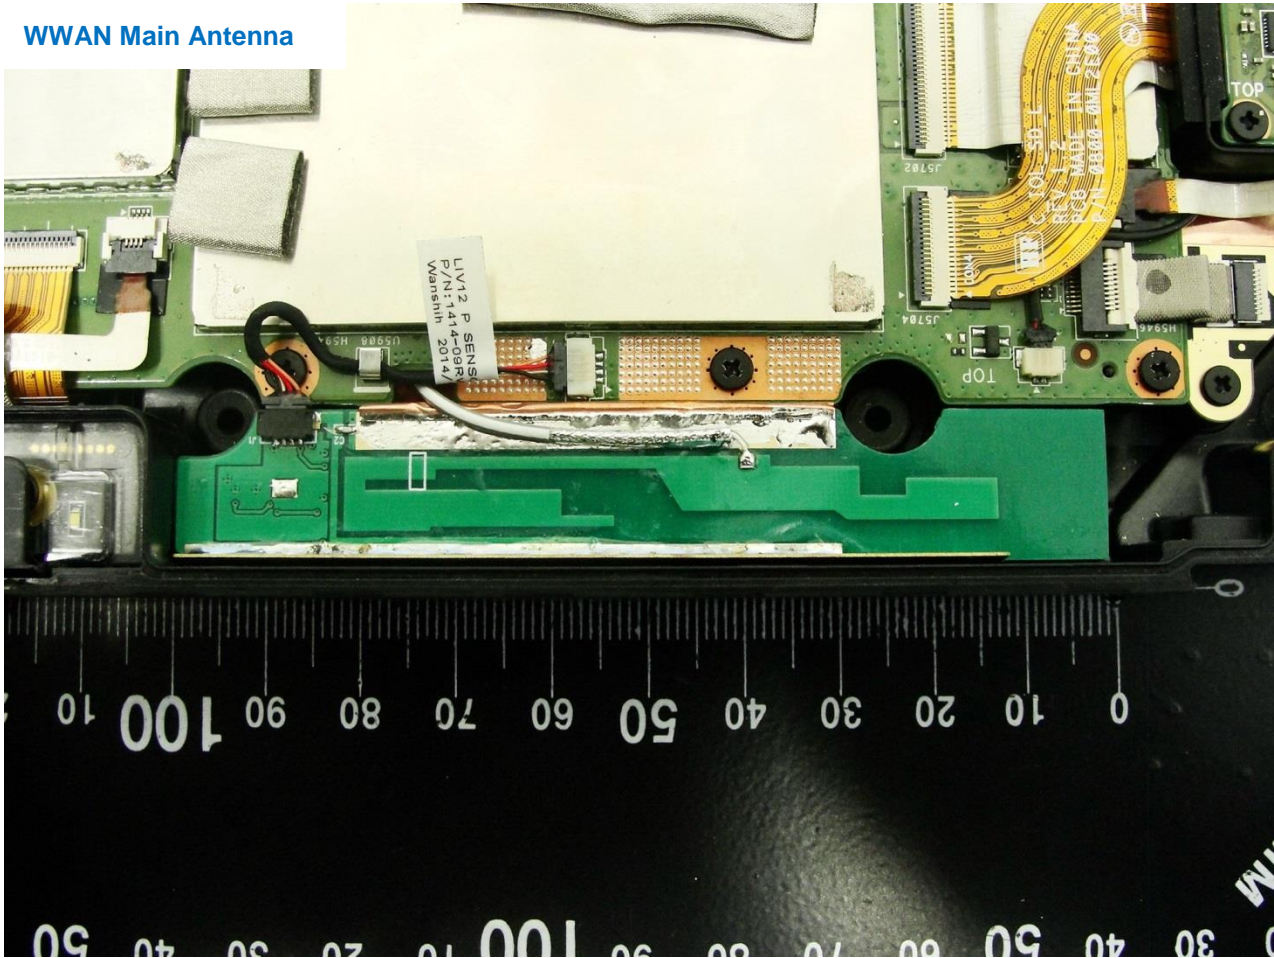

#### 4. Internal Photograph of the Host

Host: Tablet PC (Brand Name: Dell / Model Name: T03H)

Host: Tablet PC (Brand Name: Dell / Model Name: T03H)

Host: Tablet PC (Brand Name: Dell / Model Name: T03H)

Host: Tablet PC (Brand Name: Dell / Model Name: T03H)

Host: Tablet PC (Brand Name: Dell / Model Name: T03H)

Host: Tablet PC (Brand Name: Dell / Model Name: T03H)

Host: Tablet PC (Brand Name: Dell / Model Name: T03H)

Host: Tablet PC (Brand Name: Dell / Model Name: T03H)

**WWAN Main Antenna**

Host: Tablet PC (Brand Name: Dell / Model Name: T03H)

**GPS & WWAN Aux. Antenna**

Host: Tablet PC (Brand Name: Dell / Model Name: T03H)

WLAN Main Antenna

Host: Tablet PC (Brand Name: Dell / Model Name: T03H)