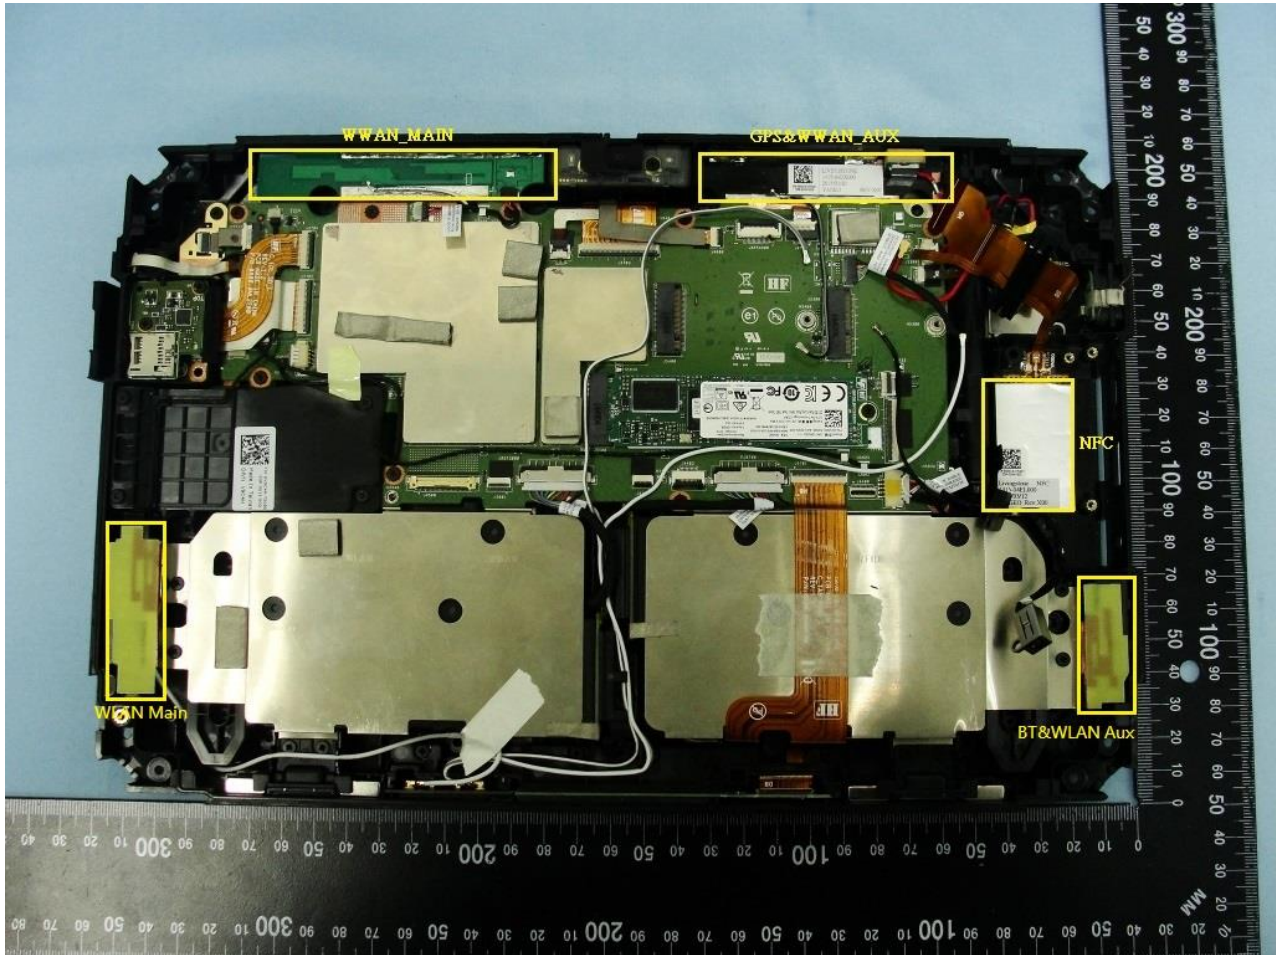

#### 4. Internal Photograph of the Host

Host: Tablet PC (Brand Name: Dell / Model Name: T03H)

Host: Tablet PC (Brand Name: Dell / Model Name: T03H)

Host: Tablet PC (Brand Name: Dell / Model Name: T03H)

Host: Tablet PC (Brand Name: Dell / Model Name: T03H)

Host: Tablet PC (Brand Name: Dell / Model Name: T03H)

Host: Tablet PC (Brand Name: Dell / Model Name: T03H)

Host: Tablet PC (Brand Name: Dell / Model Name: T03H)

Host: Tablet PC (Brand Name: Dell / Model Name: T03H)

**WWAN Main Antenna**

Host: Tablet PC (Brand Name: Dell / Model Name: T03H)

**GPS & WWAN Aux. Antenna**

Host: Tablet PC (Brand Name: Dell / Model Name: T03H)

WLAN Main Antenna

Host: Tablet PC (Brand Name: Dell / Model Name: T03H)

Bluetooth & WLAN Aux. Antenna

Host: Tablet PC (Brand Name: Dell / Model Name: T03H)

Host: Tablet PC (Brand Name: Dell / Model Name: T03H)