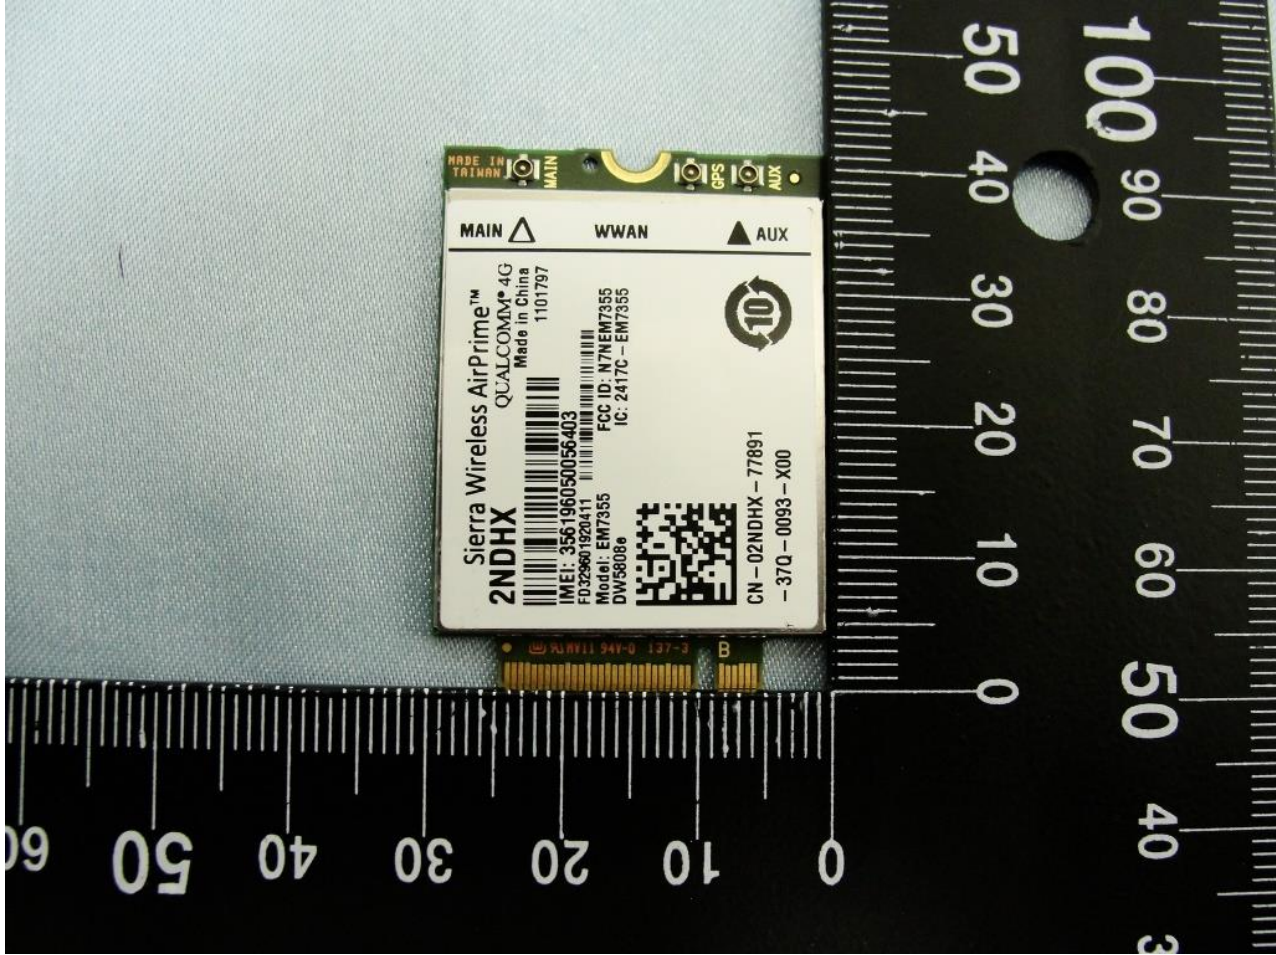

1. Photograph of the EUT

EUT: WWAN module (AirPrime / EM7355)

EUT: WWAN module (AirPrime / EM7355)

2. External Photograph of the Host

Tablet PC: Tablet (Dell / T06G)

Tablet PC: Tablet (Dell / T06G)

Tablet PC: Tablet (Dell / T06G)

Tablet PC: Tablet (Dell / T06G)

Tablet PC: Tablet (Dell / T06G)