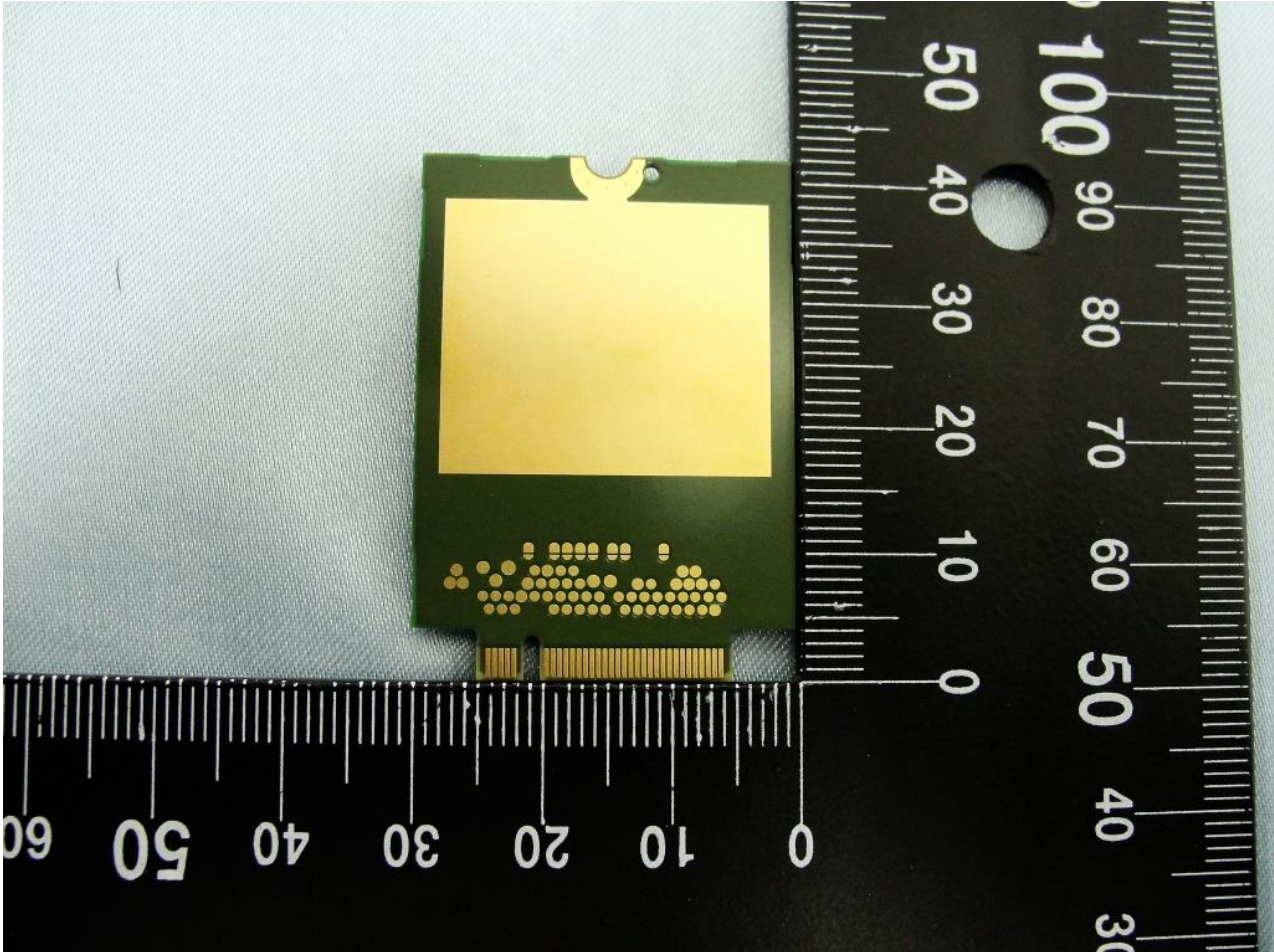

1. Photograph of the EUT

EUT: WWAN module (AirPrime / EM7355)

EUT: WWAN module (AirPrime / EM7355)

2. External Photograph of the Host

Tablet PC: Tablet (Dell / T06G)

Tablet PC: Tablet (Dell / T06G)

Tablet PC: Tablet (Dell / T06G)

Tablet PC: Tablet (Dell / T06G)

Tablet PC: Tablet (Dell / T06G)