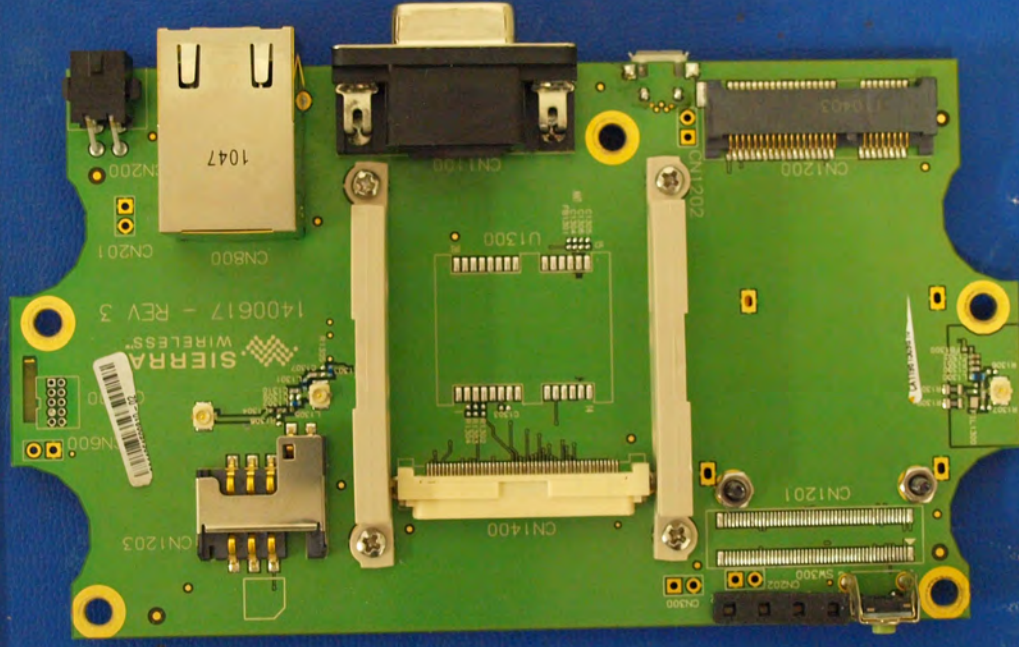

ACME MADE IN CANADA

3
4
5
6
7
8

1 2 3 4 5 6 7 8 9 10

230
220
210
200
190
180
170
160
150
140
130
120
110
100
90

120
130
140
150
160
170
180
190
200
210
220
230