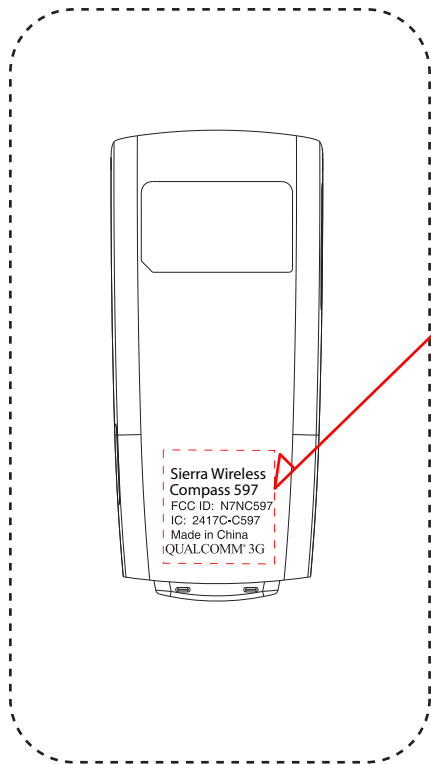

## COMPASS A REAR COVER

**PANTONE Coolgray 10C**

**100%**