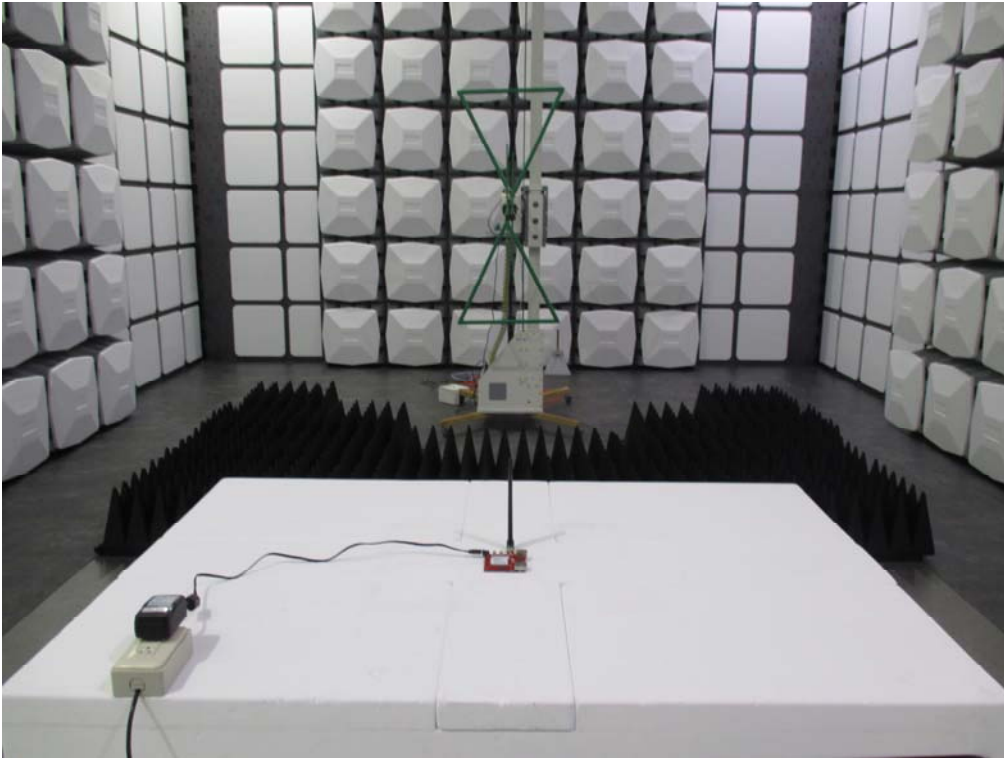

Attachment 1

➤ **Test Setup Photograph**
< Peak Output Power - Conducted Measurement >

Description: Peak Output Power - Conducted Measurement Test Setup

<Radiated Emission>

Description: Front View of Radiated Spurious Emission Test Setup

Description: Back View of Radiated Spurious Emission Test Setup

Description: Front View of Radiated Spurious Emission Test Setup (Horn)

Description: Back View of Radiated Spurious Emission Test Setup (Horn)