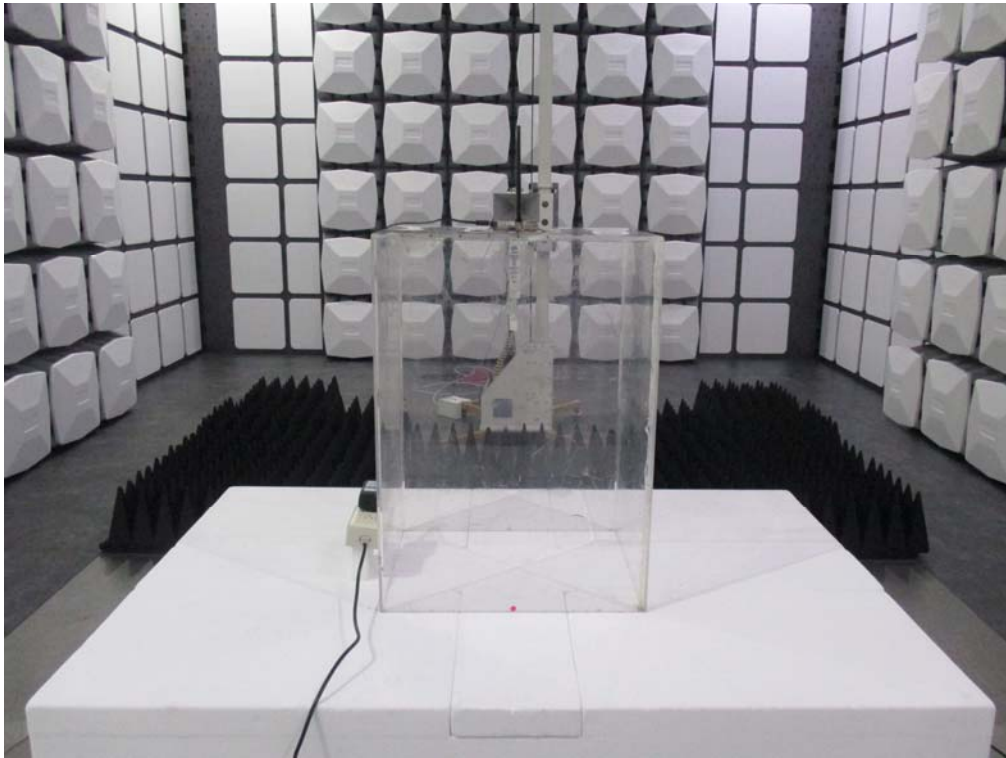

Attachment 1

➤ **Test Setup Photograph**
< Peak Output Power - Conducted Measurement >

Description: Peak Output Power - Conducted Measurement Test Setup

<Radiated Emission>

Description: Front View of Radiated Spurious Emission Test Setup

Description: Back View of Radiated Spurious Emission Test Setup

Description: Front View of Radiated Spurious Emission Test Setup (Horn)

Description: Back View of Radiated Spurious Emission Test Setup (Horn)