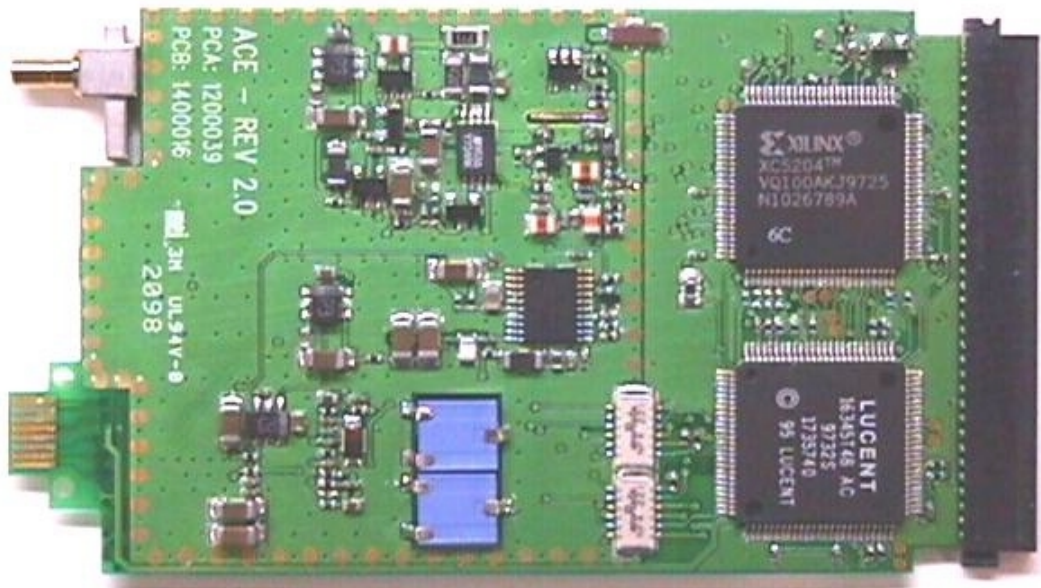

**APPLICATION FOR  
TYPE ACCEPTANCE**

**Sierra Wireless Inc.**

**FCC ID: LL9ACRD2**

**MODEL: AIRCARD 2**

**Internal Equipment Photographs**

Prepared by:  
**Sierra Wireless Inc.**

#260 - 13151 Vanier Place  
Richmond, B.C.  
V6V 2J2

Sept 23, 1998

Figure 1: PCBA Top Side

Figure 2: PCBA Bottom Side