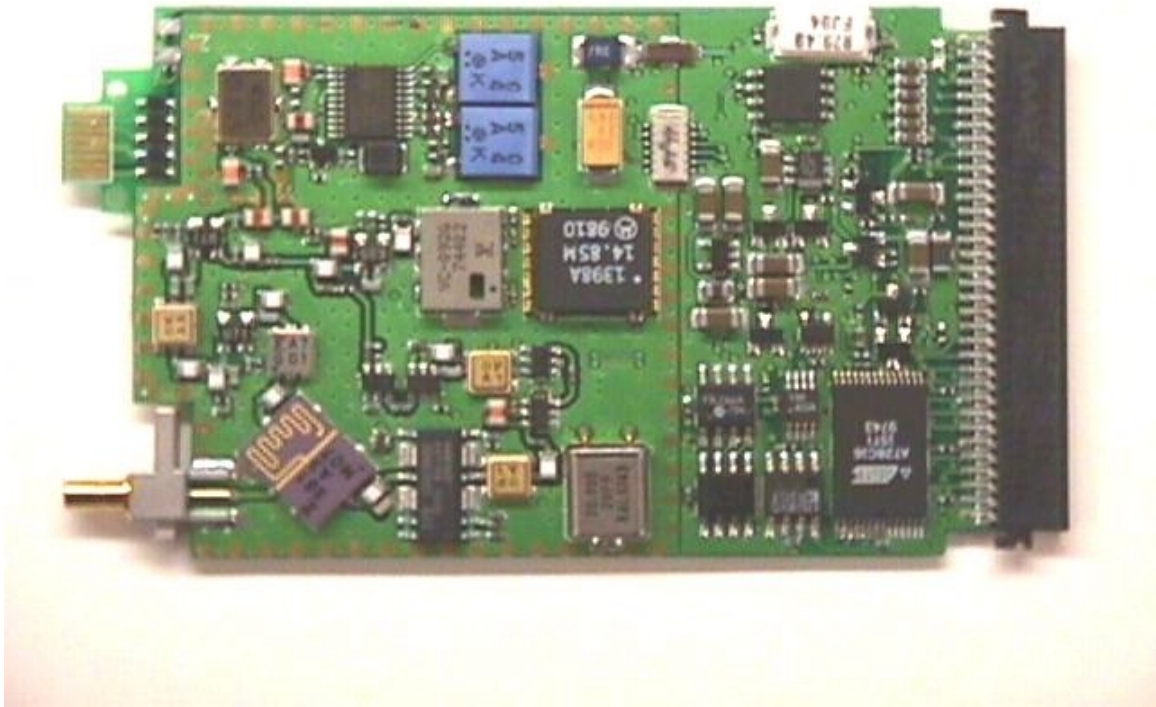

**APPLICATION FOR  
TYPE ACCEPTANCE**

**Sierra Wireless Inc.**

**FCC ID: LL9ACRD2**

**MODEL: AIRCARD 2**

**Internal Equipment Photographs**

Prepared by:  
**Sierra Wireless Inc.**

#260 - 13151 Vanier Place  
Richmond, B.C.  
V6V 2J2

Sept 23, 1998

Figure 1: PCBA Top Side

Figure 2: PCBA Bottom Side