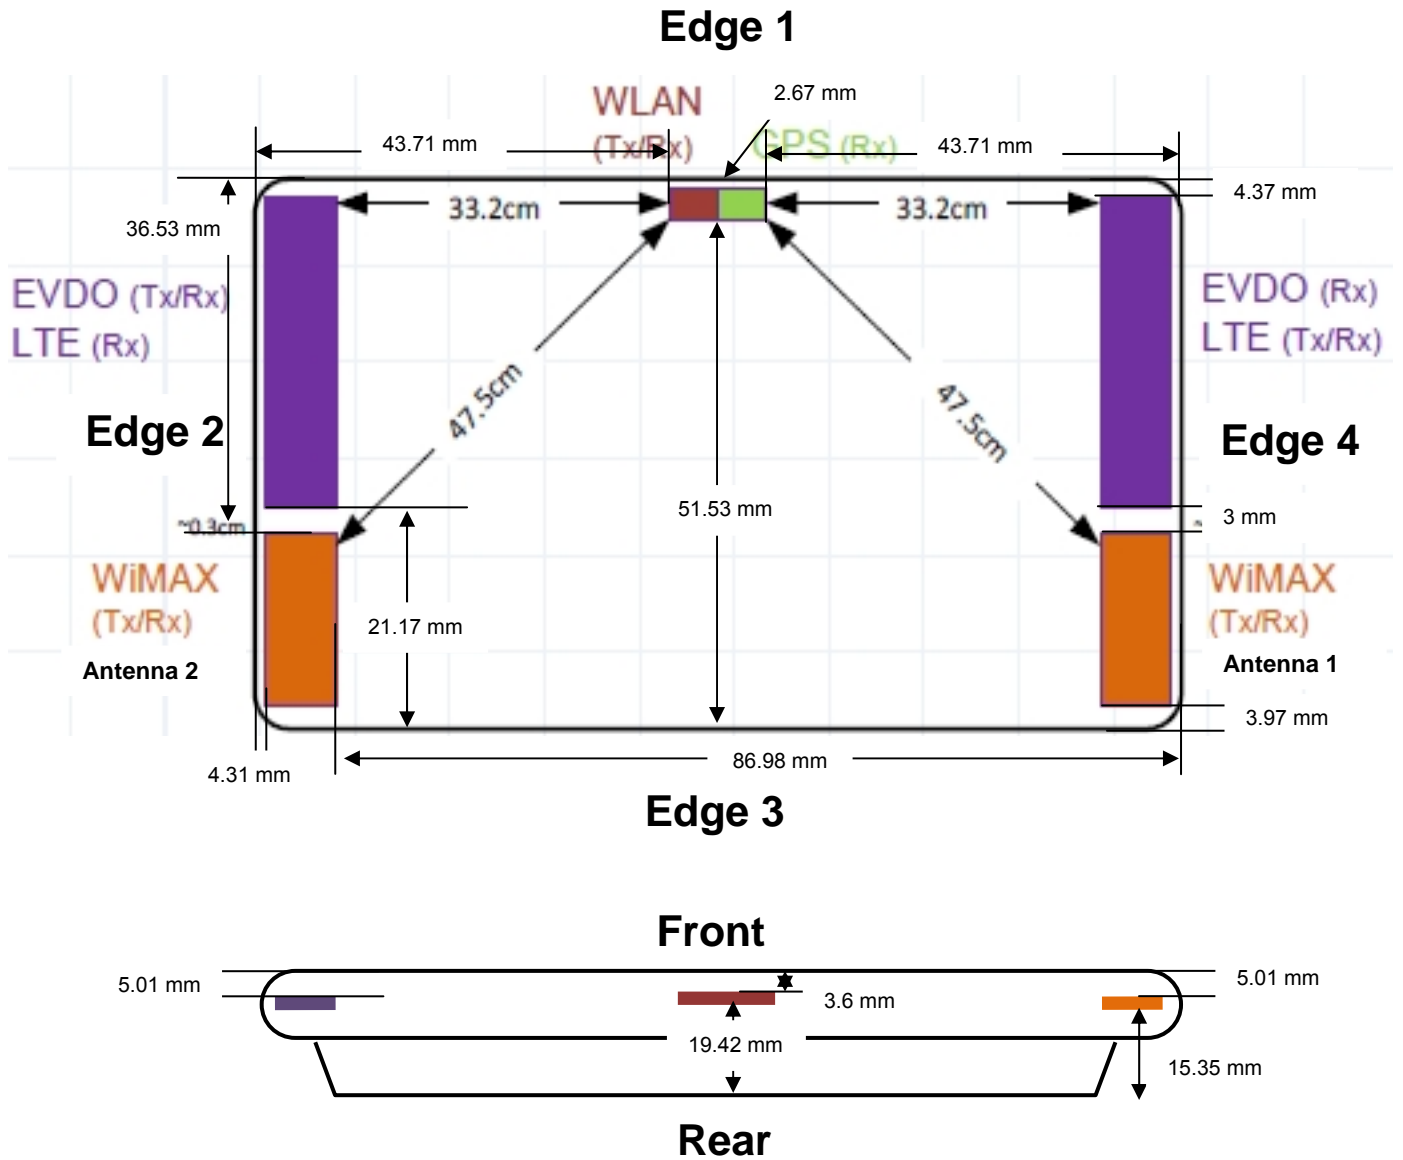

17. Antenna Locations & Separation Distances

The device dimension is 97mm x 56.5mm x 14mm.

18. Setup Photos

Front

Rear

Edge 1

Edge 2

Edge 3

Edge 4

19. External Photos

Top / Front

Bottom / Back

END OF REPORT