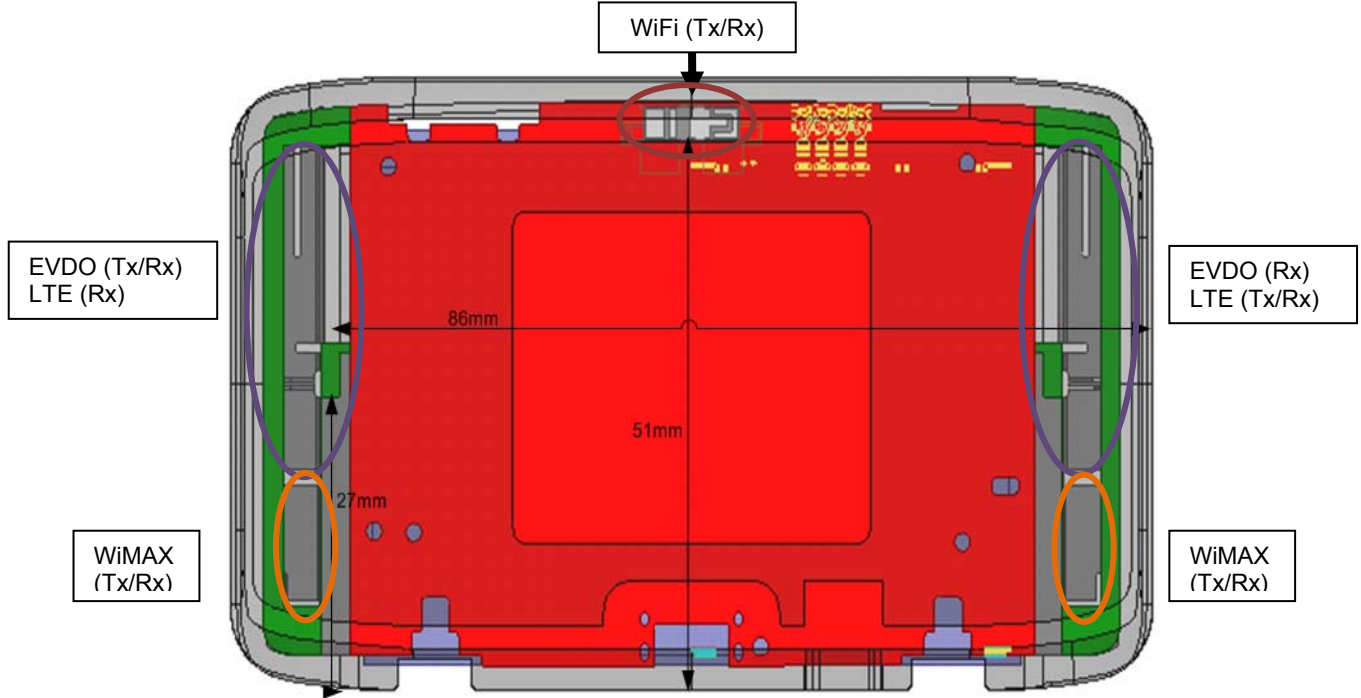

17. Antenna Locations & Separation Distances

The device dimension is 97mm x 56.5mm x 14mm.

18. Setup Photos

Front

Rear

Edge 1

Edge 2

Edge 3

Edge 4

19. External Photos

Top / Front

Bottom / Back

END OF REPORT