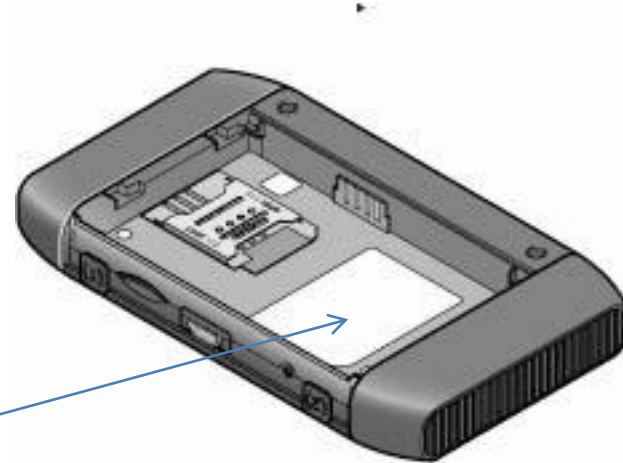

Sierra Wireless
Model: AirCard® 763S

IMEI: 0000000000000000

FSN: X0000000000000

MAC: XXXXXXXXXXXXX

Admin Password: [TBD]

Wi-Fi SSID: [TBD]

Wi-Fi Key: 00000000

IC: 2417C-AC763S

FCC ID: N7NAC763S

QUALCOMM® 4G

Made in China

AirCard 763S Label Location