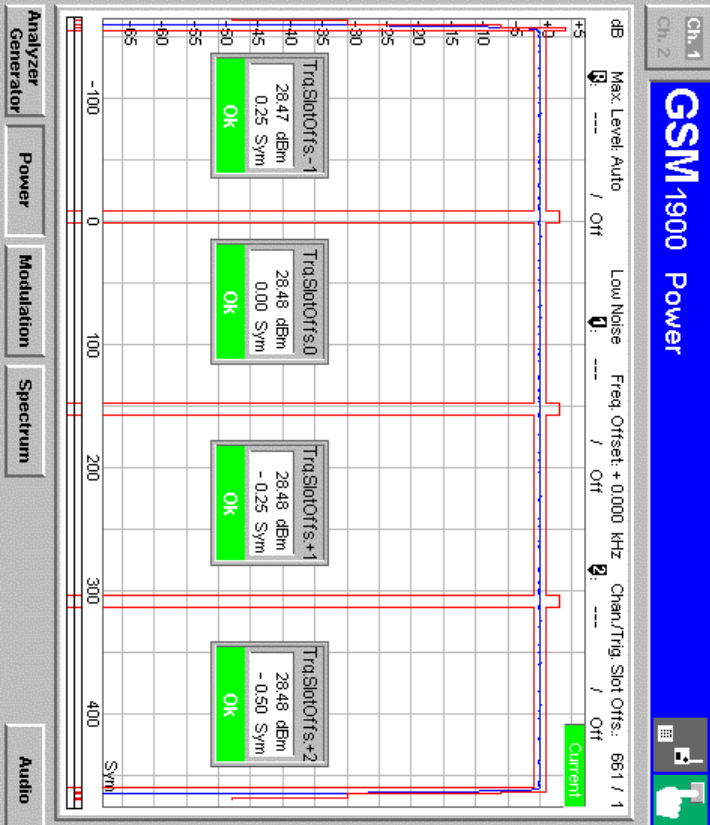

Connect Control R Pt U Multislot Application Analyzer Level Generator Settings

Win Setup 1 Window ON OFF 2 Set to STD 3 Window Position 4 Window Width

Connect Control R Pt U Multislot Application Analyzer Level Generator Settings

Win Setup 1 Window ON OFF 2 Set to STD 3 Window Position 4 Window Width