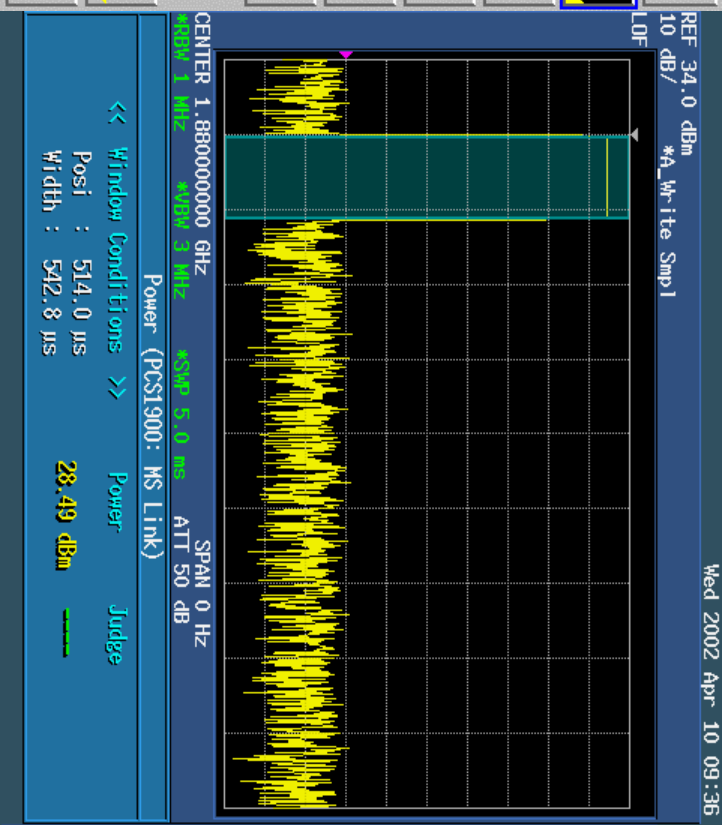

Connect Control R Pt U Multislot Application Analyzer Level Generator Settings

Win Setup 1 Window ON OFF 2 Set to STD 3 Window Position 4 Window Width

Connect Control R Pt U Multislot Application Analyzer Level Generator Settings

Win Setup 1 Window ON OFF 2 Set to STD 3 Window Position 4 Window Width