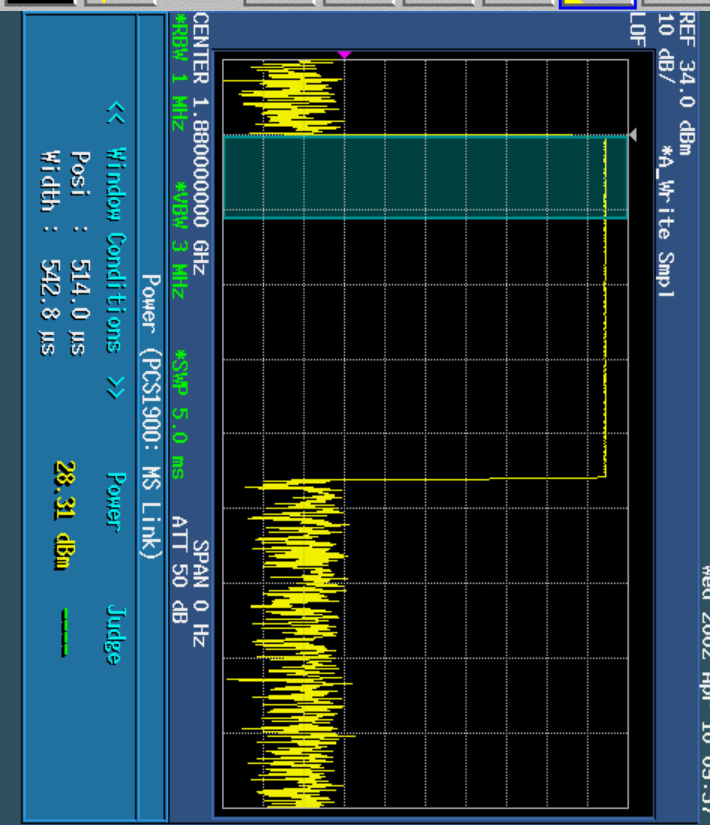

Connect Control R Pt U Multislot Application Analyzer Level Generator Settings

Win Setup 1 Window ON OFF 2 Set to STD 3 Window Position 4 Window Width

Connect Control R Pt U Multislot Application Analyzer Level Generator Settings

Win Setup 1 Window ON OFF 2 Set to STD 3 Window Position 4 Window Width