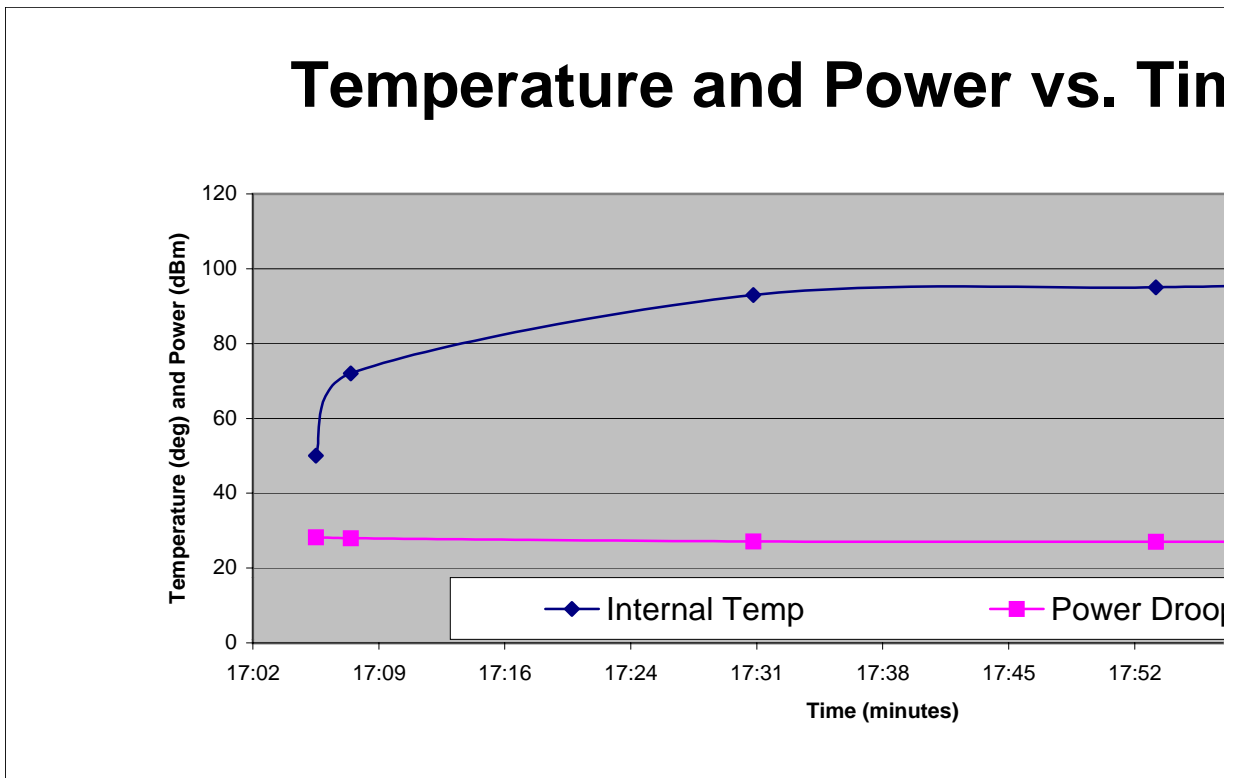

April 10/02

Downward Power Drift of the AirCard 750 when Operating in Continuous Multislot Tx & Placed within a Typical Laptop PCMCIA Slot

Time	Temp Inside Modem (deg)	4 Tx Slots Power (dBm)
17:06	50	28.21
17:08	72	28
17:31	93	27.14
17:54	95	27.03
18:08	96	27

Mode using AT Commands