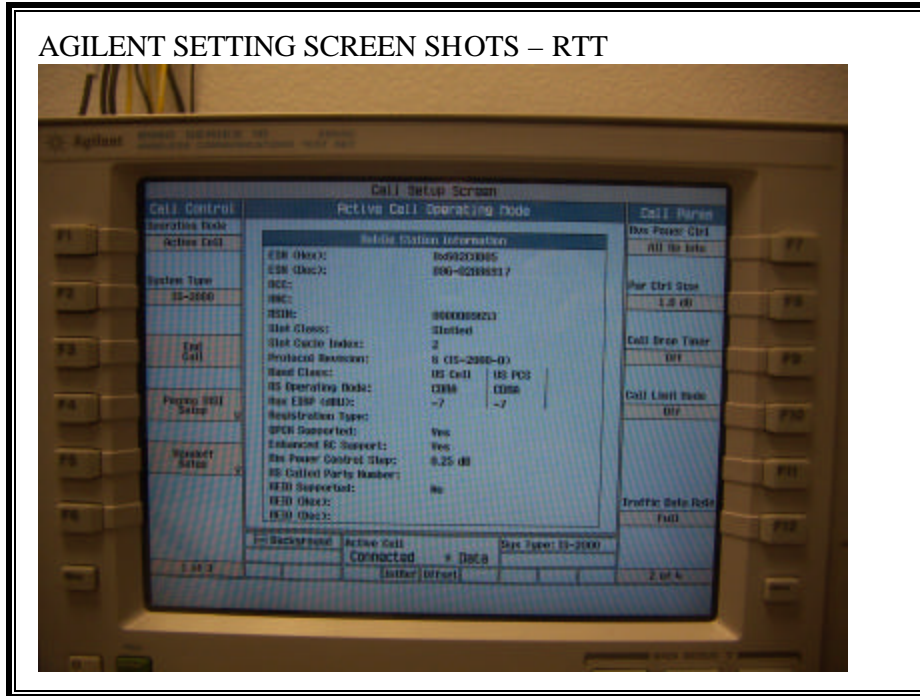

8. SETUP PHOTOS

ANTENNA PORT CONDUCTED RF MEASUREMENT SETUP

RADIATED RF MEASUREMENT SETUP FOR PORTABLE CONFIGURATION

BACK PHOTO

AGILENT SETTING SCREEN SHOTS

AGILENT SETTING SCREEN SHOTS – 1xEVDO

AGILENT SETTING SCREEN SHOTS – 1xEVDO

AGILENT SETTING SCREEN SHOTS – RTT

AGILENT SETTING SCREEN SHOTS – RTT

END OF REPORT