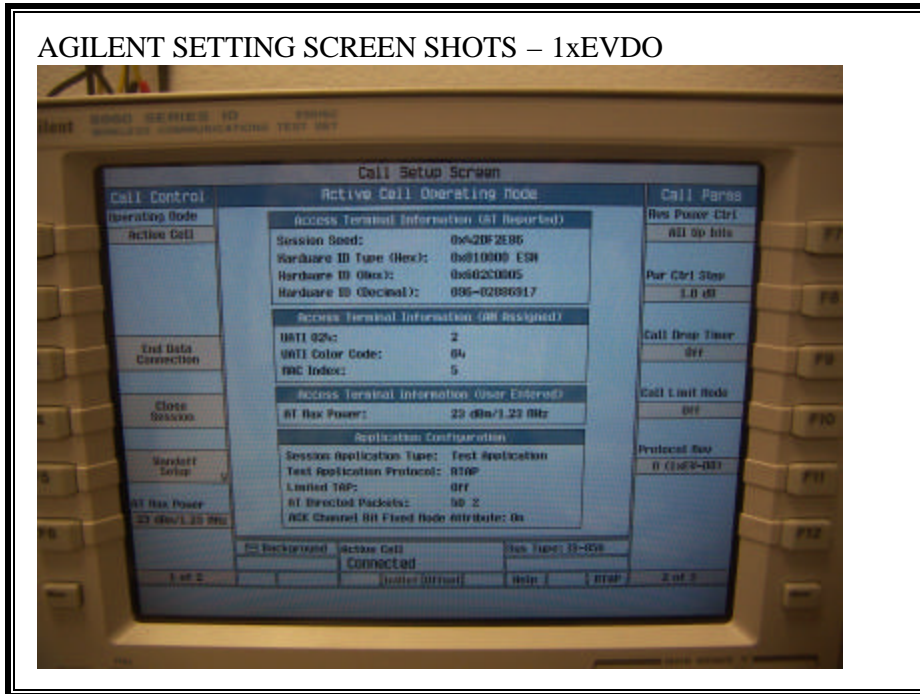

8. SETUP PHOTOS

ANTENNA PORT CONDUCTED RF MEASUREMENT SETUP

RADIATED RF MEASUREMENT SETUP FOR PORTABLE CONFIGURATION

BACK PHOTO

AGILENT SETTING SCREEN SHOTS

AGILENT SETTING SCREEN SHOTS – 1xEVDO

AGILENT SETTING SCREEN SHOTS – 1xEVDO

AGILENT SETTING SCREEN SHOTS – RTT

AGILENT SETTING SCREEN SHOTS – RTT

END OF REPORT