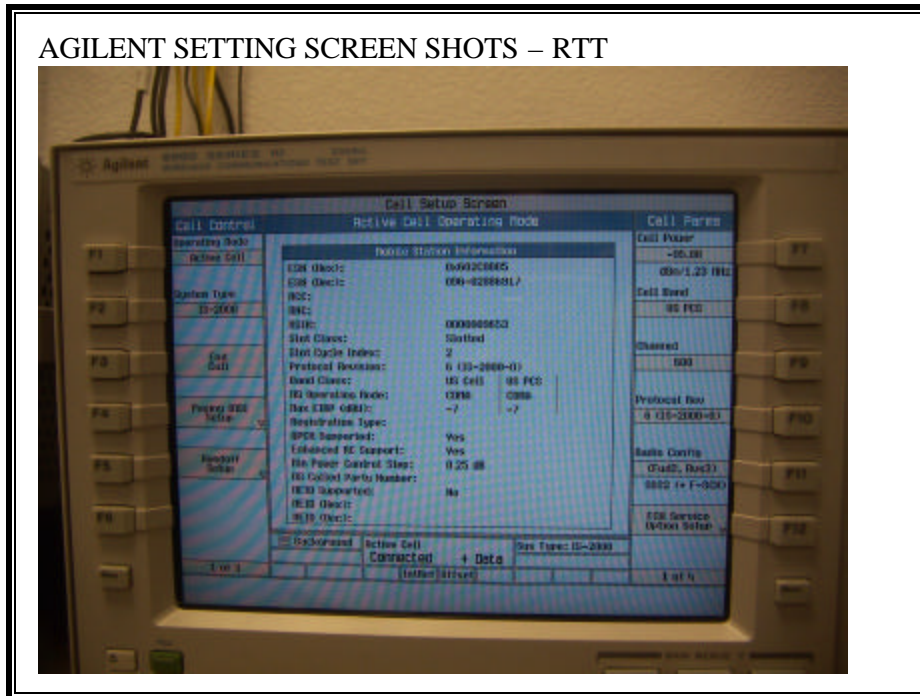

8. SETUP PHOTOS

ANTENNA PORT CONDUCTED RF MEASUREMENT SETUP

RADIATED RF MEASUREMENT SETUP FOR PORTABLE CONFIGURATION

BACK PHOTO

AGILENT SETTING SCREEN SHOTS

AGILENT SETTING SCREEN SHOTS – 1xEVDO

AGILENT SETTING SCREEN SHOTS – 1xEVDO

AGILENT SETTING SCREEN SHOTS – RTT

AGILENT SETTING SCREEN SHOTS – RTT

END OF REPORT