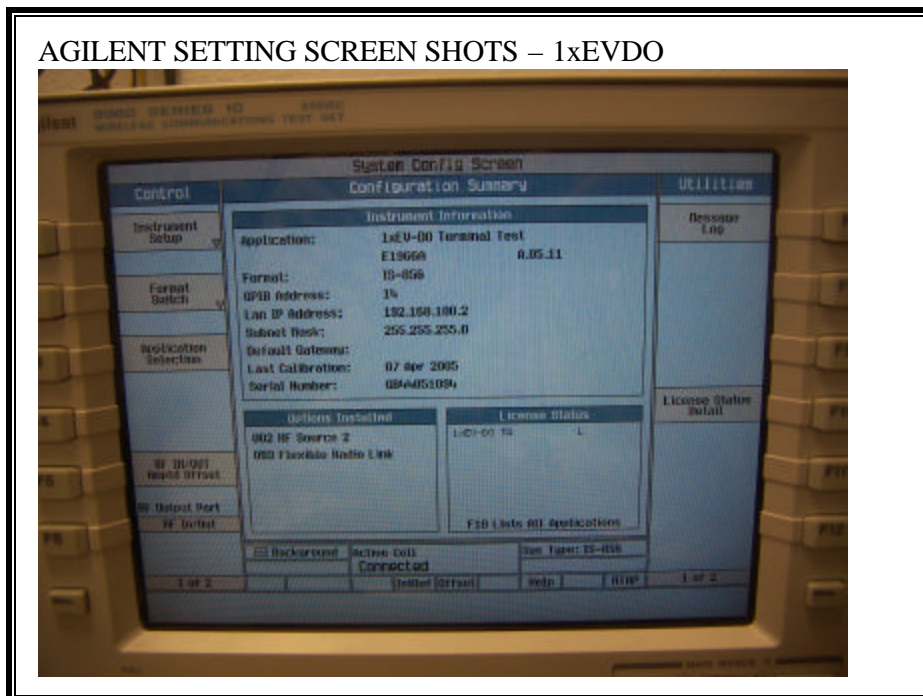

8. SETUP PHOTOS

ANTENNA PORT CONDUCTED RF MEASUREMENT SETUP

RADIATED RF MEASUREMENT SETUP FOR PORTABLE CONFIGURATION

BACK PHOTO

AGILENT SETTING SCREEN SHOTS

AGILENT SETTING SCREEN SHOTS – 1xEVDO

AGILENT SETTING SCREEN SHOTS – 1xEVDO

AGILENT SETTING SCREEN SHOTS – RTT

AGILENT SETTING SCREEN SHOTS – RTT

END OF REPORT