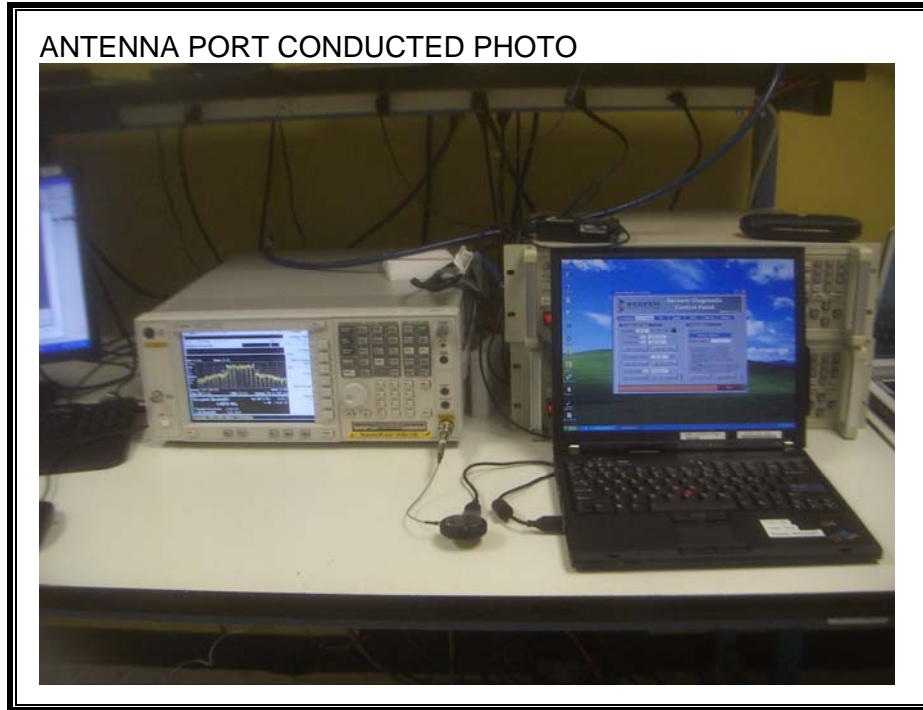

10. SETUP PHOTOS

ANTENNA PORT CONDUCTED RF MEASUREMENT SETUP

ENVIRONMENTAL CHAMBER

RADIATED RF MEASUREMENT SETUP FOR PORTABLE CONFIGURATION

POWERLINE CONDUCTED EMISSIONS MEASUREMENT SETUP

LINE CONDUCTED BACK PHOTO