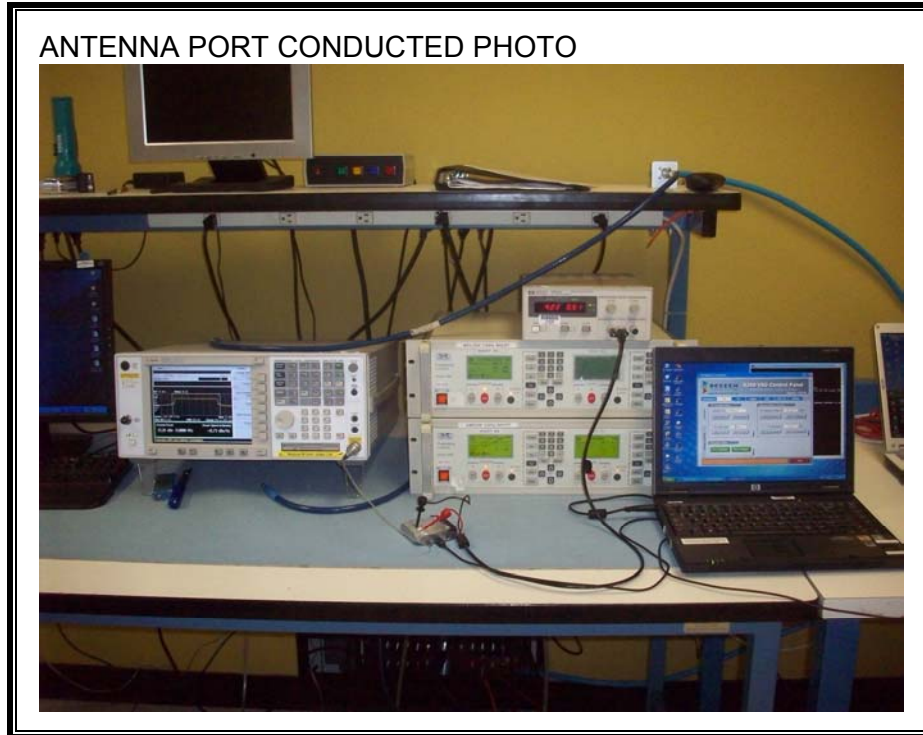

10. SETUP PHOTOS

ANTENNA PORT CONDUCTED RF MEASUREMENT SETUP

ENVIRONMENTAL CHAMBER

RADIATED RF MEASUREMENT SETUP FOR PORTABLE CONFIGURATION

POWERLINE CONDUCTED EMISSIONS MEASUREMENT SETUP

END OF REPORT