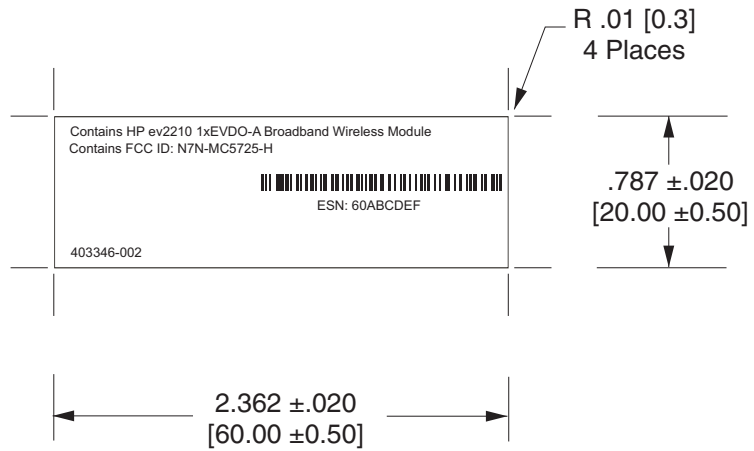

TYPICAL -002 LABEL

NOTES:

1. Sierra generates the ESN series and the barcode and they provide these to the ODM's.
2. Both barcode and human readable ESN are required.
3. Barcode size: code 128
4. Barcode height: 2.5mm
5. Font: Arial 5pt.

 invent	SIZE	DRAWING NO.		REV
	A	403346		G
DRAWN: J.L.		SCALE 1/1	SHEET 3 OF 3	