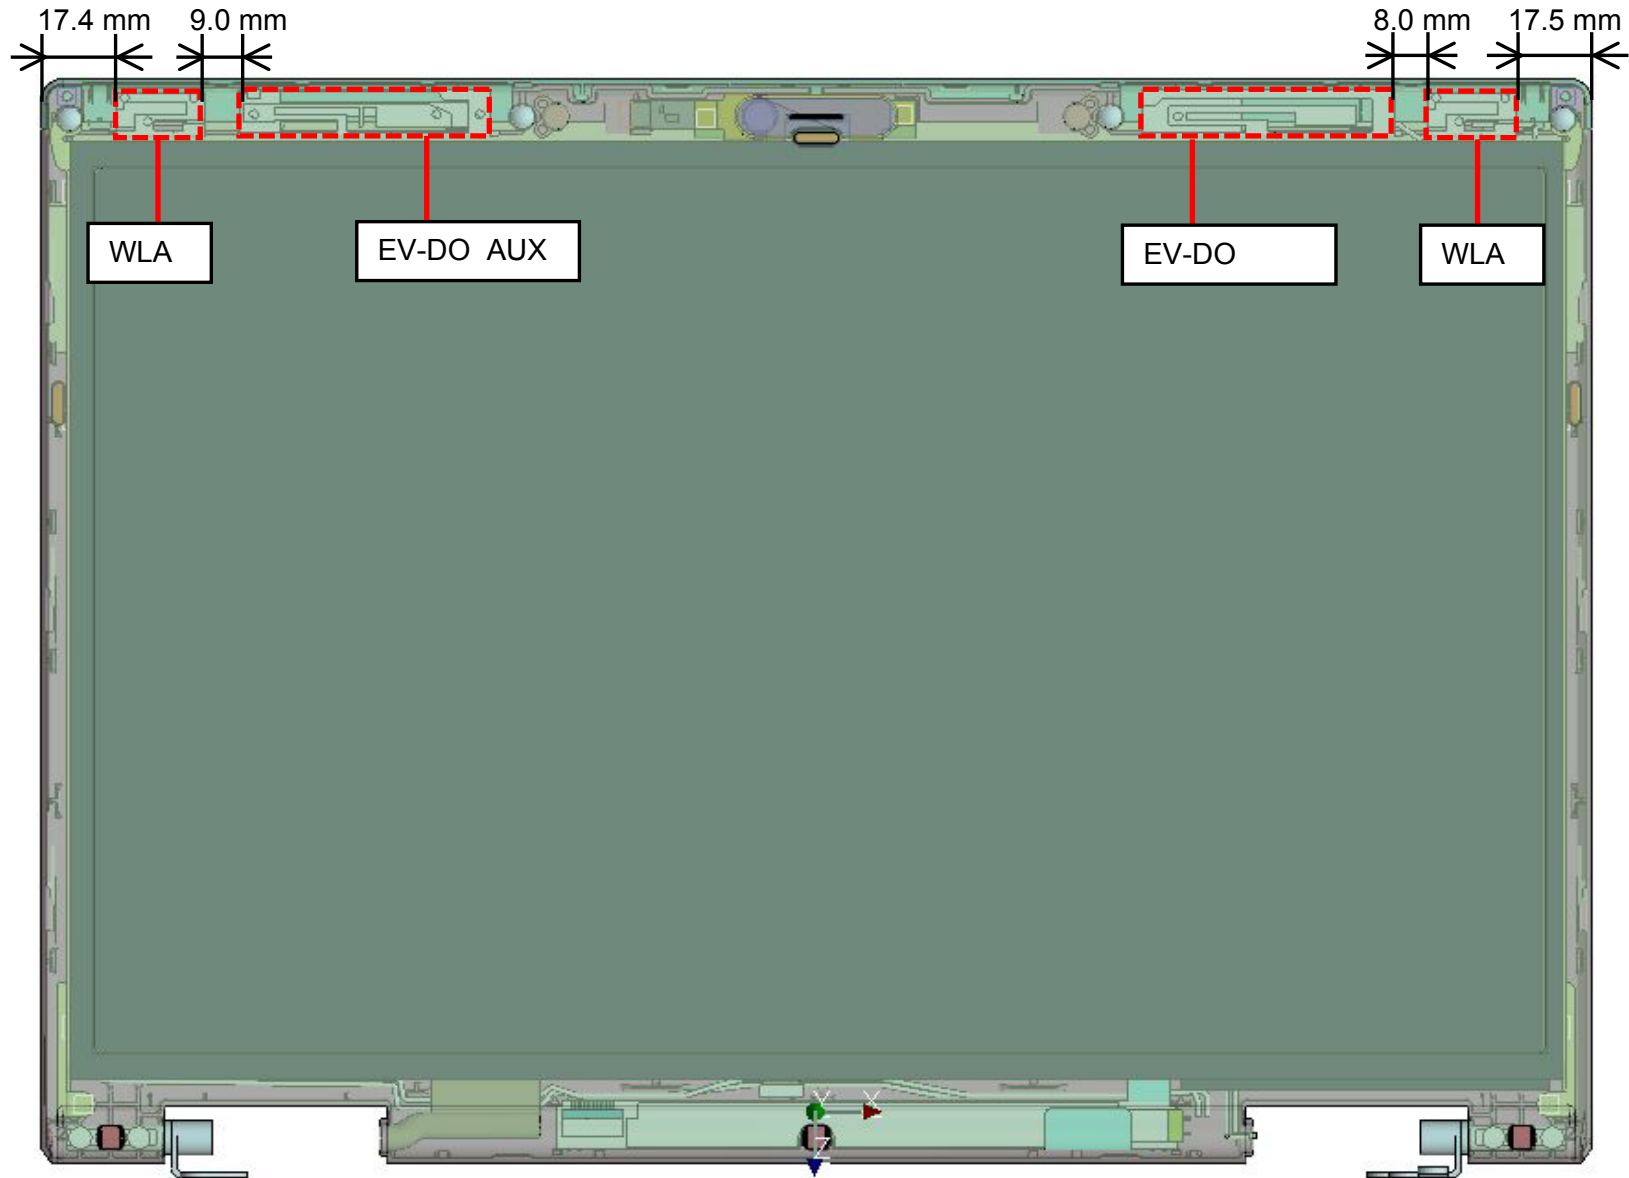

Notebook Elen (E8420) Antenna position

Upper

Lower

Note:
UMTS AUX antenna is receive only.
EVDO antennas are same as UMTS ones.