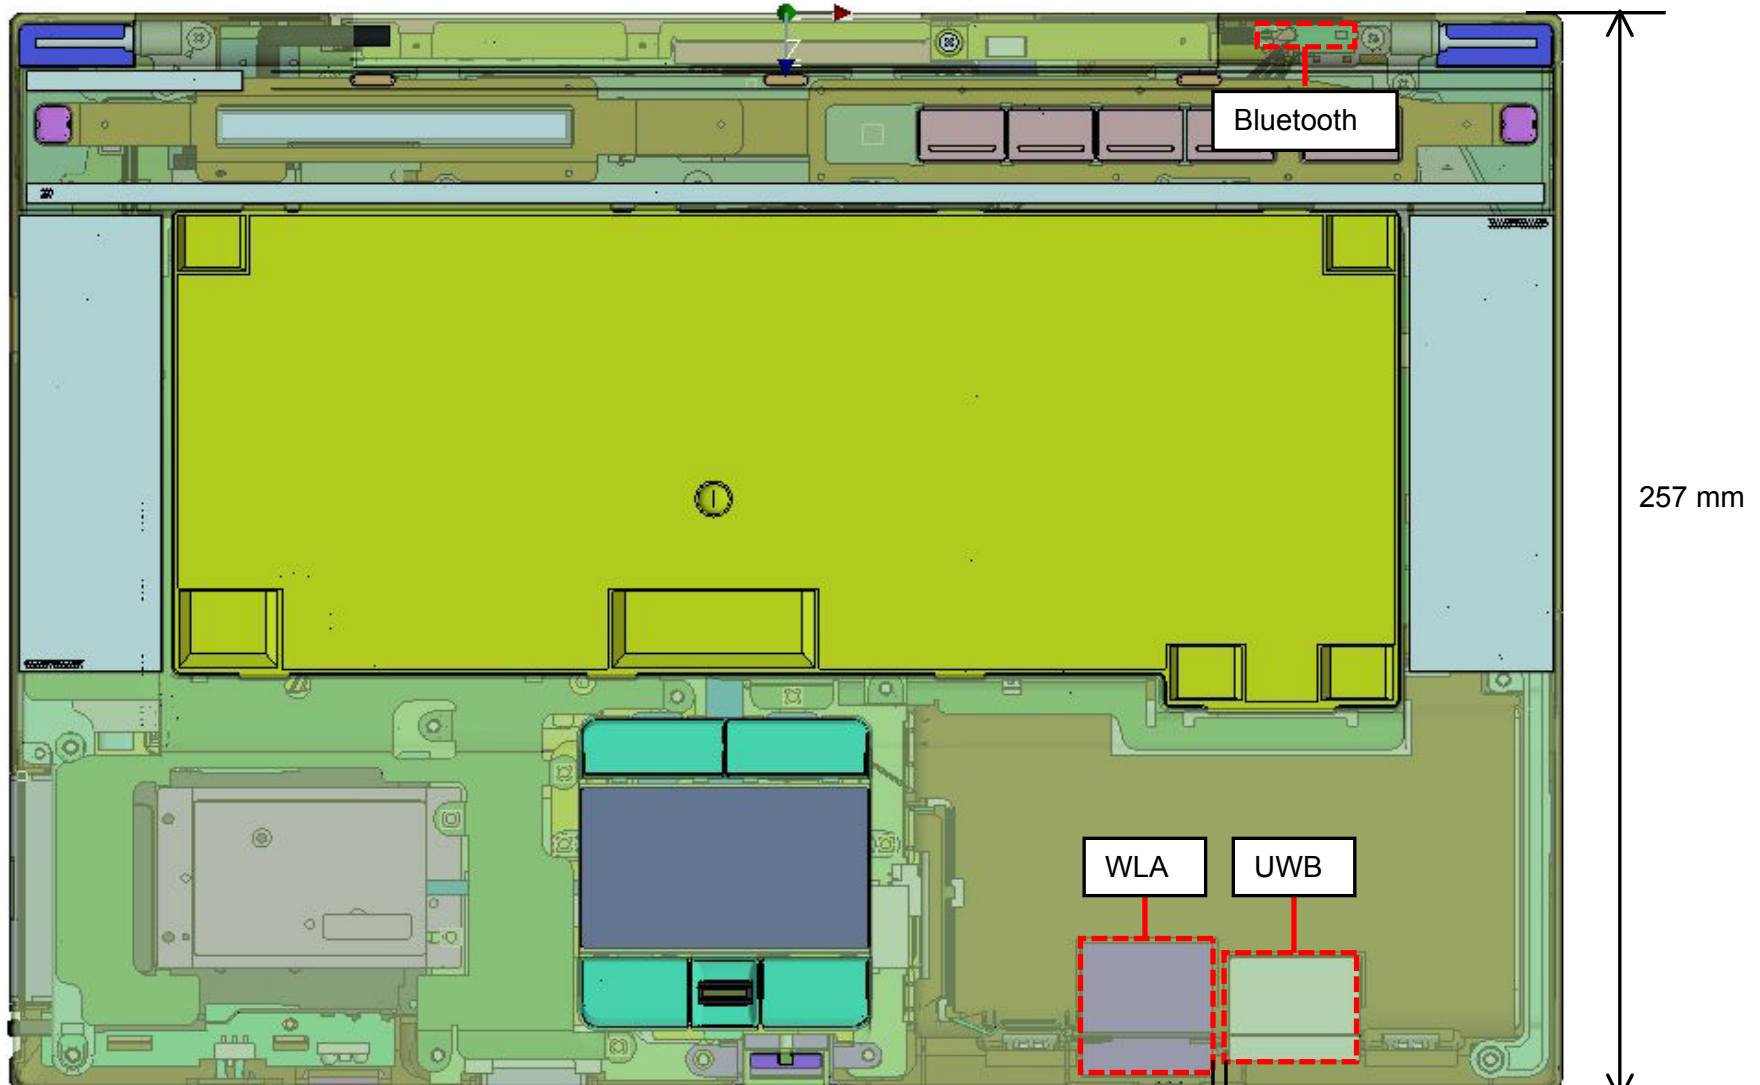

Notebook Elen (E8420) Antenna position

Upper

Lower

Note:
UMTS AUX antenna is receive only.
EVDO antennas are same as UMTS ones.