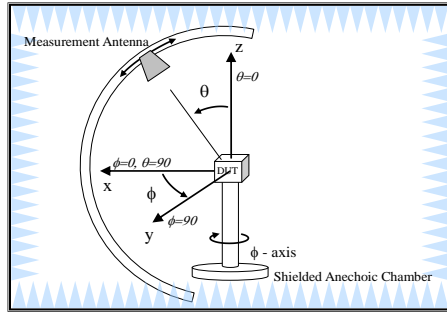

For: Fujitsu
 Model: Seneca Normal (Open)
 Type: Main Antenna Right Side

Band	Frequency (MHz)	Total Gain (dBi)	Efficiency (%)	Peak Gain (dBi)
GSM850 Tx	824	-1.52	70.51	3.35
	836	-1.38	72.82	3.60
	849	-1.53	70.33	3.58
	869	-1.32	73.73	2.64
GSM850 Rx	880	-1.04	78.70	2.59
	894	-1.04	78.69	2.91
	880	-1.04	78.70	2.59
GSM900 Tx	900	-1.03	78.89	3.05
	915	-1.06	78.33	3.36
	925	-1.05	78.56	3.62
GSM900 Rx	940	-1.20	75.78	3.97
	960	-1.74	67.05	3.25
	GSM1800 Tx	1710	-1.52	70.52
1750		-1.37	73.01	3.15
1785		-1.36	73.14	3.49
GSM1800 Rx	1805	-1.73	67.17	2.94
	1840	-2.00	63.15	2.12
	1880	-2.36	58.03	1.96
GSM1900 Tx	1850	-2.10	61.66	1.98
	1880	-2.36	58.03	1.96
	1910	-1.98	63.35	2.44
GSM1900 Rx	1930	-2.04	62.56	2.38
	1960	-1.67	68.11	2.75
	1990	-1.56	69.80	2.44
IMT-2000 Tx	2110	-1.43	72.02	2.30
	2140	-1.19	75.96	1.98
	2170	-0.81	82.94	2.70
GPS	N/A	N/A	N/A	N/A
DVB-H	N/A	N/A	N/A	N/A