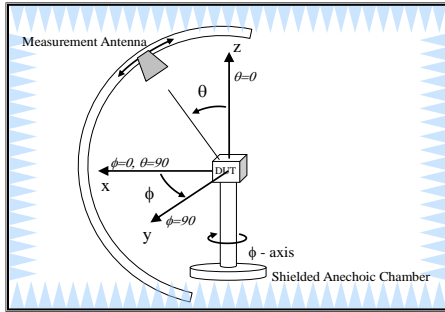

For: Fujitsu  
 Model: Seneca Normal (Open)  
 Type: Aux Antenna Left Side

Band	Frequency (MHz)	Total Gain (dBi)	Efficiency (%)	Peak Gain (dBi)
GSM850 Tx	N/A	N/A	N/A	N/A
GSM850 Rx	869	-2.15	60.94	1.83
	880	-1.78	66.38	2.07
	894	-1.94	64.00	1.87
GSM900 Tx	N/A	N/A	N/A	N/A
GSM900 Rx	N/A	N/A	N/A	N/A
GSM1800 Tx	N/A	N/A	N/A	N/A
GSM1800 Rx	N/A	N/A	N/A	N/A
GSM1900 Tx	N/A	N/A	N/A	N/A
GSM1900 Rx	1930	-3.60	43.70	1.18
	1960	-3.27	47.11	1.61
	1990	-3.11	48.83	1.30
IMT-2000 Tx	N/A	N/A	N/A	N/A
IMT-2000 Rx	2110	-3.09	49.06	0.08
	2140	-2.93	50.91	1.35
	2170	-3.34	46.36	1.77
GPS	1575	-3.74	42.31	1.29
DVB-H	N/A	N/A	N/A	N/A