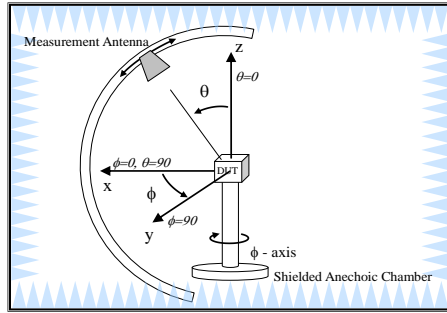

For: Fujitsu  
 Model: Seneca Normal (Close)  
 Type: Aux Antenna Left Side

Band	Frequency (MHz)	Total Gain (dBi)	Efficiency (%)	Peak Gain (dBi)
GSM850 Tx	N/A	N/A	N/A	N/A
GSM850 Rx	869	-5.03	31.40	-2.08
	880	-4.21	37.94	-1.16
	894	-4.11	38.82	-1.13
GSM900 Tx	N/A	N/A	N/A	N/A
GSM900 Rx	N/A	N/A	N/A	N/A
GSM1800 Tx	N/A	N/A	N/A	N/A
GSM1800 Rx	N/A	N/A	N/A	N/A
GSM1900 Tx	N/A	N/A	N/A	N/A
GSM1900 Rx	1930	-4.64	34.32	-0.68
	1960	-4.56	34.99	-0.62
	1990	-4.25	37.61	-0.40
IMT-2000 Tx	N/A	N/A	N/A	N/A
IMT-2000 Rx	2110	-3.33	46.49	1.17
	2140	-3.20	47.86	2.30
	2170	-3.68	42.85	2.77
GPS	1575	-5.20	30.23	0.32
DVB-H	N/A	N/A	N/A	N/A