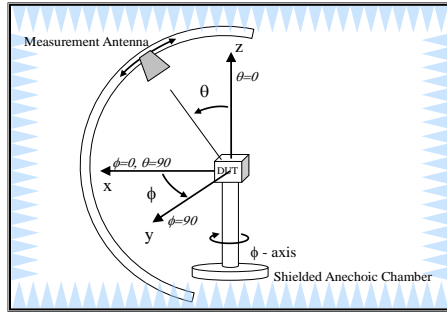

For: Fujitsu
 Model: Seneca Ccfl (Close)
 Type: Aux Antenna Left Side

Band	Frequency (MHz)	Total Gain (dBi)	Efficiency (%)	Peak Gain (dBi)
GSM850 Tx	N/A	N/A	N/A	N/A
GSM850 Rx	869	-4.73	33.61	-0.22
	880	-3.98	39.99	0.61
	894	-4.38	36.45	-0.08
GSM900 Tx	N/A	N/A	N/A	N/A
GSM900 Rx	N/A	N/A	N/A	N/A
GSM1800 Tx	N/A	N/A	N/A	N/A
GSM1800 Rx	N/A	N/A	N/A	N/A
GSM1900 Tx	N/A	N/A	N/A	N/A
GSM1900 Rx	1930	-5.18	30.33	-0.91
	1960	-4.50	35.48	-0.83
	1990	-4.13	38.64	-0.55
IMT-2000 Tx	N/A	N/A	N/A	N/A
IMT-2000 Rx	2110	-2.94	50.79	0.84
	2140	-1.87	65.02	2.99
	2170	-3.05	49.56	2.44
GPS	1575	-6.62	21.77	-1.91
DVB-H	N/A	N/A	N/A	N/A