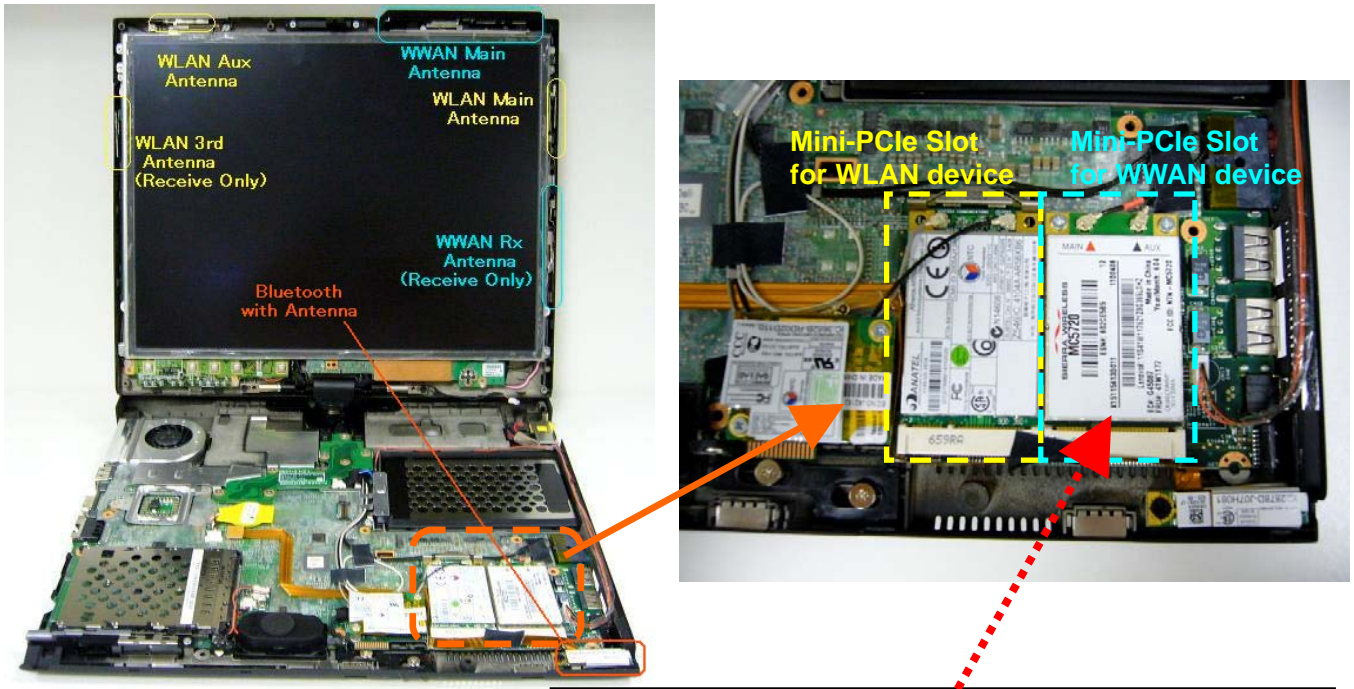

## Host PC Information, Lenovo ThinkPad X60T Series

The certification label is stuck on the top side of the applying transmitter device, and the FCC ID is visible when the palm rest assembly is removed.

User installable WWAN's label for FCC ID: **N7N-MC5720**

User installable WLAN's label for FCC ID: **PD9LEN3945ABG**  
 or **PPD-AR5BXB6**  
 or **PPD-AR5BXB72-L**