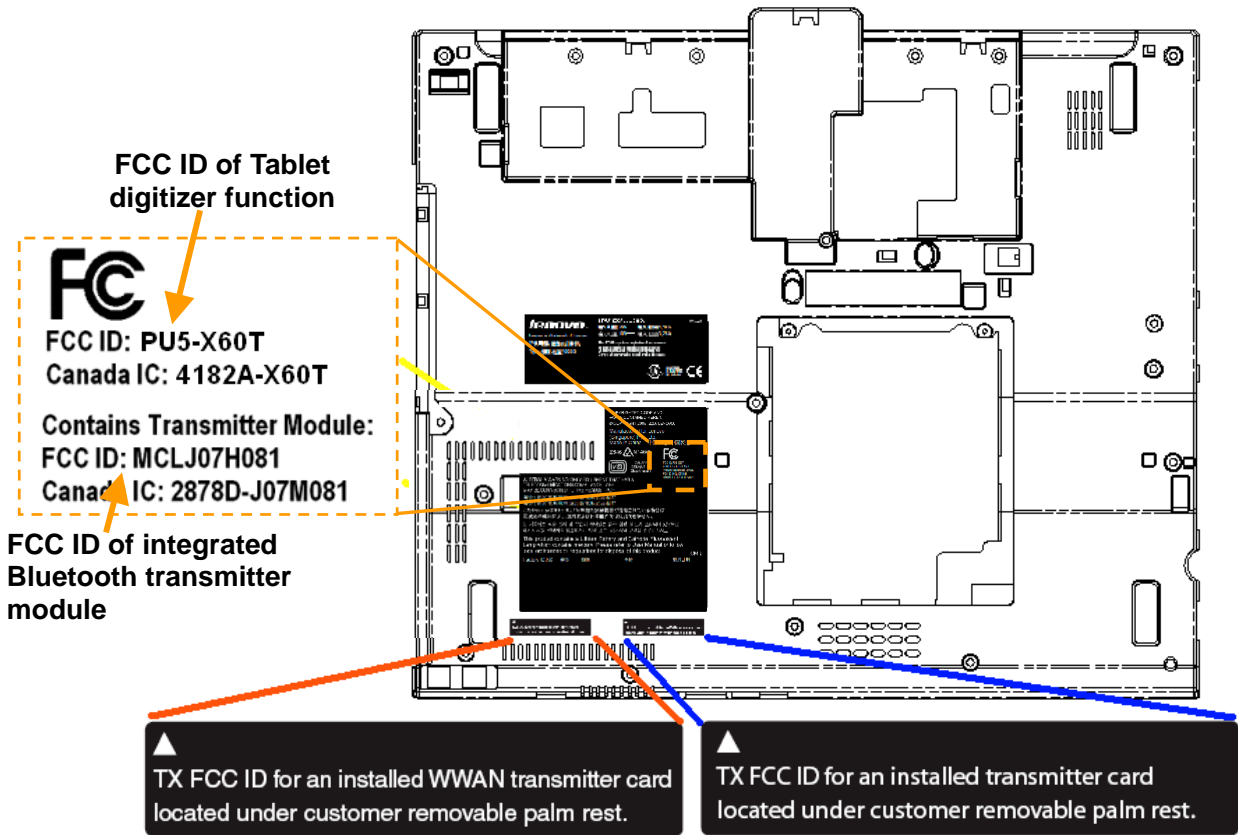

## Host PC Information, Lenovo ThinkPad X60T Series

The certification label is stuck on the top side of the applying transmitter device, and the FCC ID is visible when the palm rest assembly is removed.

User installable WWAN's label for FCC ID: **N7N-MC5720**

User installable WLAN's label for FCC ID: **PD9LEN3945ABG**  
 or **PPD-AR5BXB6**  
 or **PPD-AR5BXB72-L**