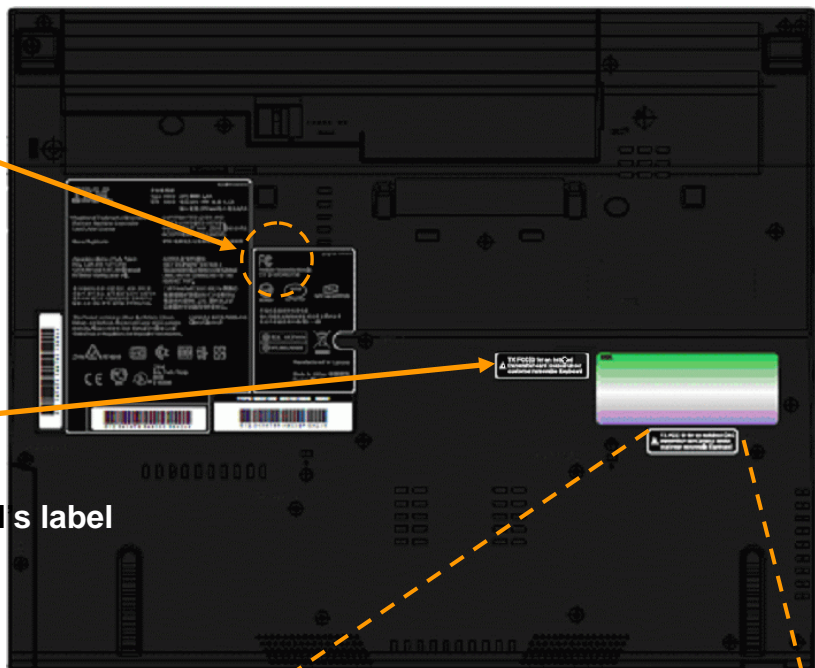

## Host PC Information Lenovo, ThinkPad T60 Series

The certification label is stuck on the topside of the applying transmitter device, and the FCC ID is visible when the keyboard assembly is removed.

Contains Transmitter Module:  
FCC ID: MCLJ07H081

FCC ID of co-located Bluetooth transmitter module

▲ TX FCC ID for an installed transmitter card located under customer removable Keyboard

User installable co-located WLAN's label for FCC ID: PPD-AR5BXB6  
or : PPD-AR5BXB72-L  
or : PD9LEN3945ABG

## Lenovo, ThinkPad R60 Series

The certification label is stuck on the topside of the applying transmitter device, and the FCC ID is visible when the keyboard assembly is removed.

FCC ID of co-located Bluetooth transmitter module

# Host PC Labeling Lenovo, ThinkPad X60 Series

The certification label is stuck on the top side of the applying transmitter device, and the FCC ID is visible when the keyboard assembly are removed.

PCI-express WWAN card slot