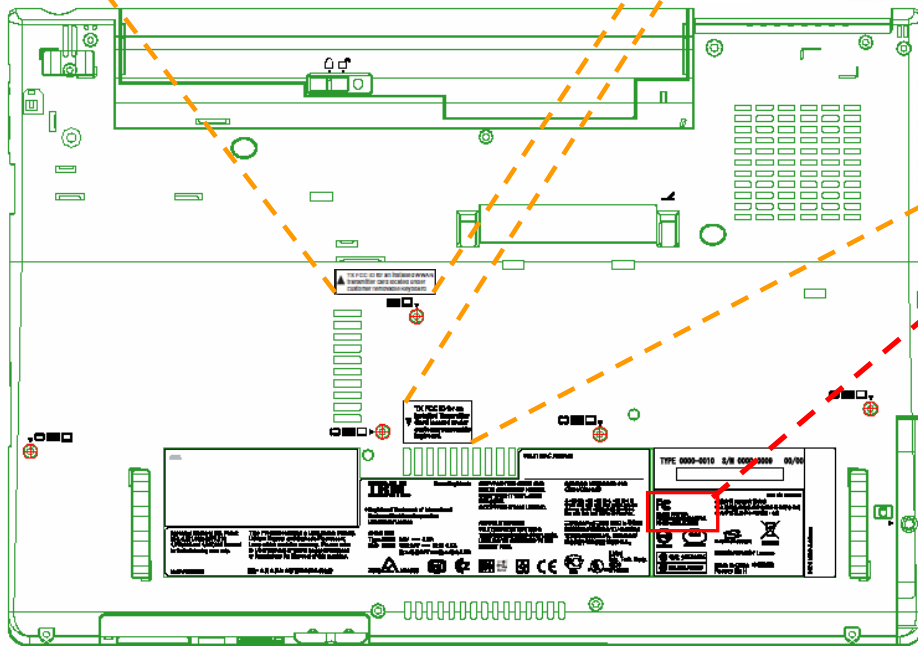

# Host PC Labeling Lenovo, ThinkPad X60 Series

The certification label is stuck on the top side of the applying transmitter device, and the FCC ID is visible when the keyboard assembly are removed.

PCI-express WWAN card slot

User installable co-located WLAN's label for FCC ID: **PPD-AR5BXB6**  
 or : **PPD-AR5BXB72-L**  
 or : **PD9LEN3945ABG**

## Host PC Information Lenovo, ThinkPad Z61t Series

**User installable WWAN's label  
 for FCC ID: N7N-MC5720**

▲ TX FCC ID for an installed WWAN transmitter card located under customer removable Keyboard

**User installable co-located WLAN's label  
 for FCC ID: PPD-AR5BXB6  
 or : PPD-AR5BXB72-L  
 or : PD9LEN3945ABG**

▼ TX FCC ID for an installed Transmitter Card located under customer removable keyboard.