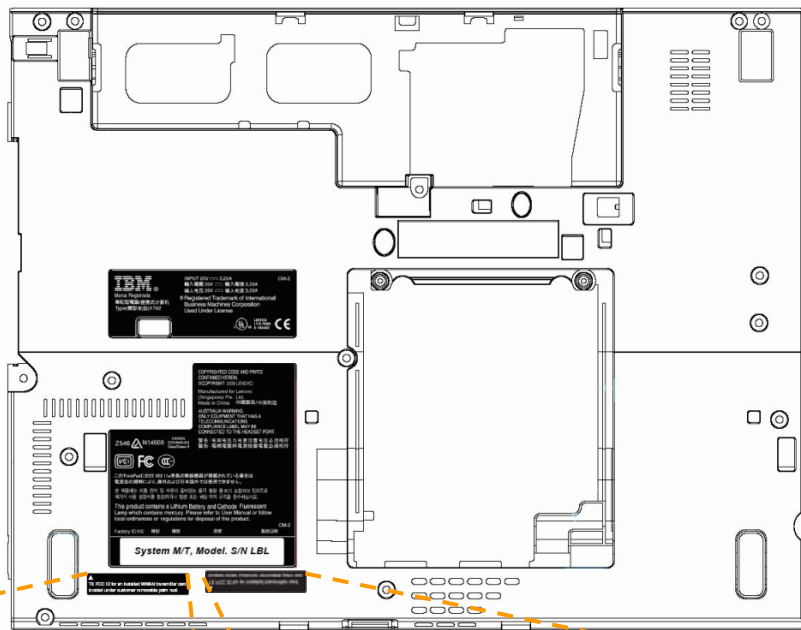

## Host PC Information Lenovo, ThinkPad T60 Series

The certification label is stuck on the topside of the applying transmitter device, and the FCC ID is visible when the keyboard assembly is removed.

Contains Transmitter Module:  
FCC ID: MCLJ07H081

# Host PC Labeling Lenovo, ThinkPad X60 Series

The certification label is stuck on the top side of the applying transmitter device, and the FCC ID is visible when the keyboard assembly are removed.

PCI-express WWAN card slot

PC bottom side

▲ TX FCC ID for an installed WWAN transmitter card located under customer removable palm rest.

▲ TX FCC ID for an installed transmitter card located under customer removable palm rest.

User installable WWAN's label for FCC ID: **N7N-MC5720**