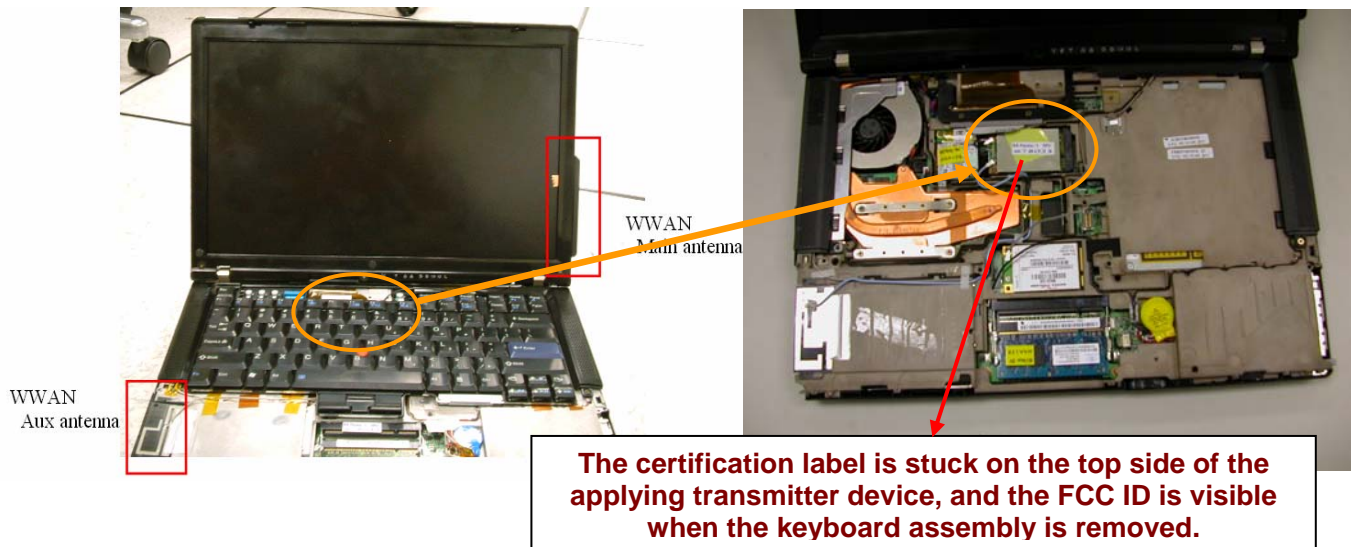

Host PC Information Lenovo, ThinkPad Z61t Series