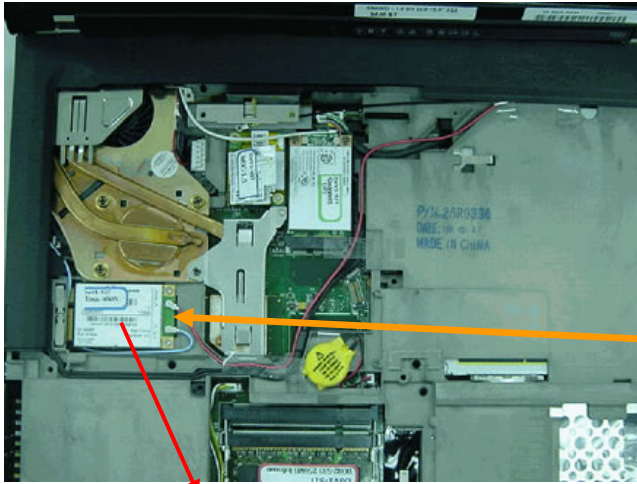

Host PC Information Lenovo, ThinkPad Z61m Series

The certification label is stuck on the top side of the applying transmitter device, and the FCC ID is visible when the keyboard assembly is removed.

User installable co-located WLAN's label
for FCC ID: PPD-AR5BXB6
or : PPD-AR5BXB72-L
or : PD9LEN3945ABG

TX FCC ID for an installed Transmitter Card located under customer removable keyboard.

User installable WWAN's label
for FCC ID: N7N-MC5720

TX FCC ID for an installed WWAN transmitter card located under customer removable Keyboard