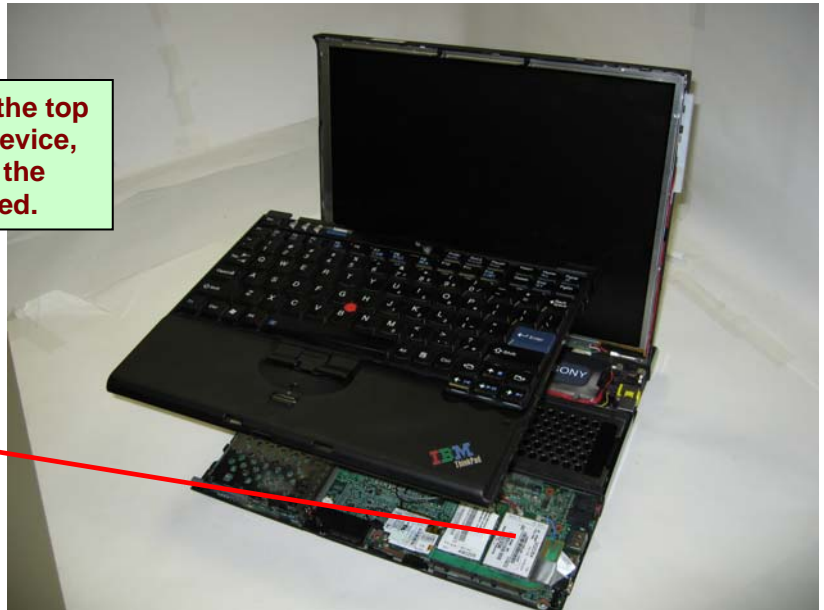

User installable WWAN's label for  
**FCC ID:N7N-MC5720**

▲ TX FCC ID for an installed WWAN transmitter card located under customer removable Keyboard

# Host PC Labeling Lenovo, ThinkPad X60 Series

The certification label is stuck on the top side of the applying transmitter device, and the FCC ID is visible when the keyboard assembly are removed.

PCI-express WWAN card slot