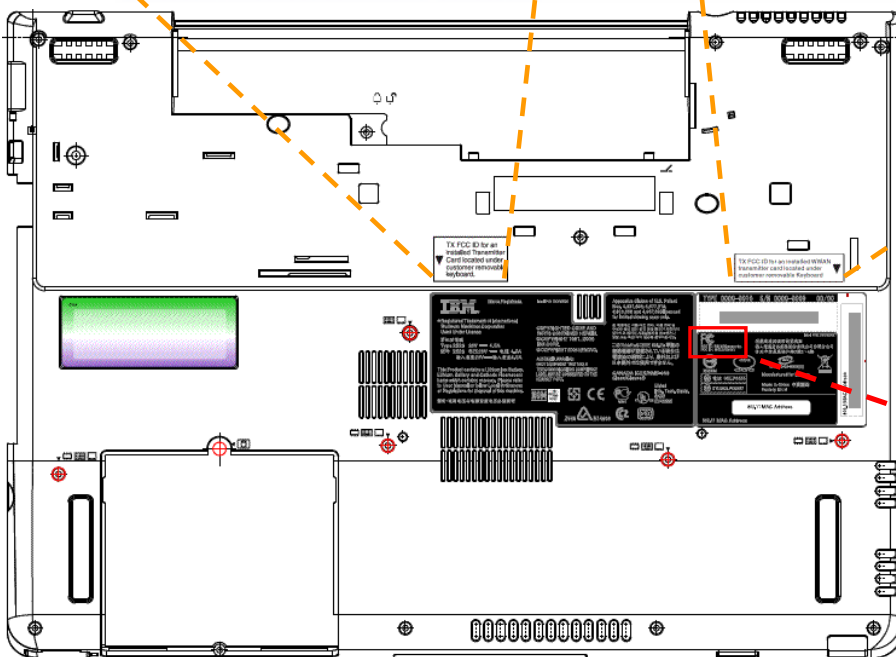

FCC ID of integrated Bluetooth transmitter module

Contains Transmitter Module:
FCC ID: MCLJ07H081

PC bottom side view