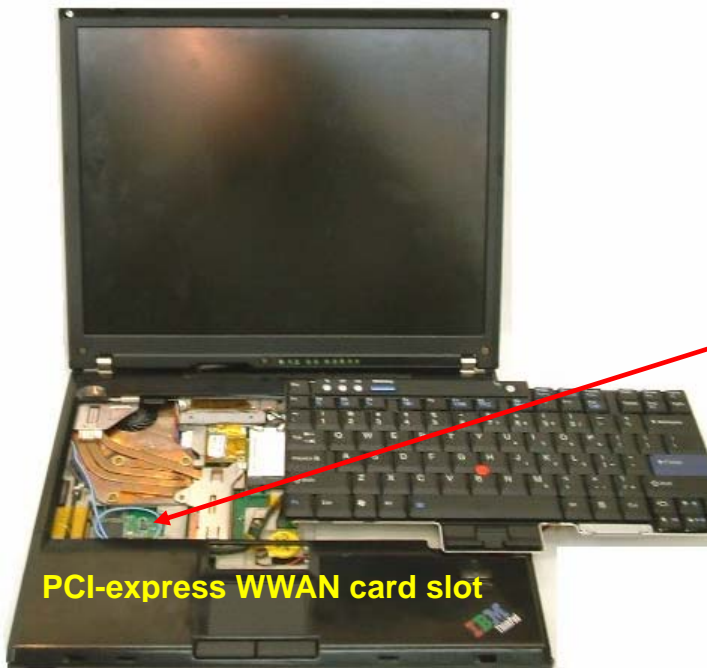

## Host PC Information Lenovo, ThinkPad T60 Series

The certification label is stuck on the topside of the applying transmitter device, and the FCC ID is visible when the keyboard assembly is removed.

Contains Transmitter Module:  
FCC ID: MCLJ07H081

FCC ID of co-located Bluetooth transmitter module

▲ TX FCC ID for an installed transmitter card located under customer removable Keyboard

User installable co-located WLAN's label for FCC ID: PPD-AR5BXB6  
or : PPD-AR5BXB72-L  
or : PD9LEN3945ABG

▲ TX FCC ID for an installed WWAN transmitter card located under customer removable Keyboard

User installable WWAN's label for FCC ID:N7N-MC5720

## Lenovo, ThinkPad R60 Series

The certification label is stuck on the topside of the applying transmitter device, and the FCC ID is visible when the keyboard assembly is removed.

FCC ID of co-located Bluetooth transmitter module