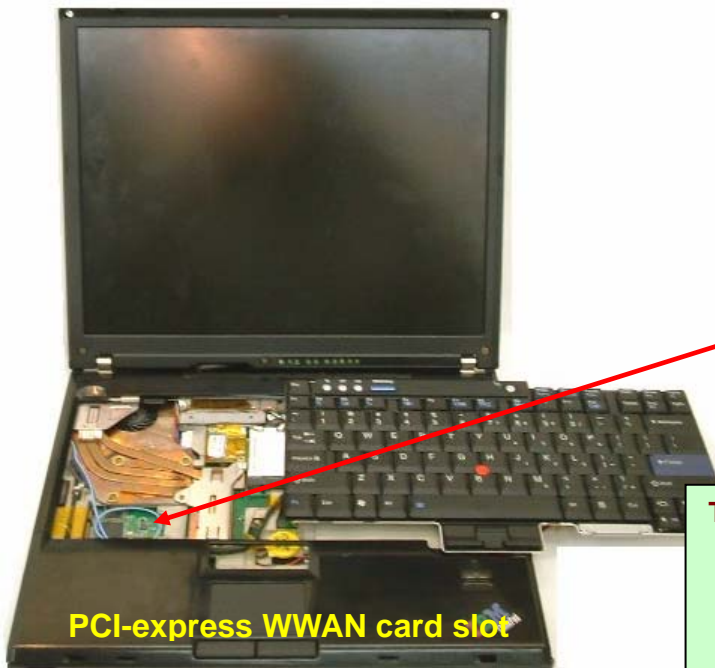

## Host PC Information Lenovo, ThinkPad T60 Series

The certification label is stuck on the topside of the applying transmitter device, and the FCC ID is visible when the keyboard assembly is removed.

Contains Transmitter Module:  
FCC ID: MCLJ07H081

FCC ID of co-located Bluetooth transmitter module

▲ TX FCC ID for an installed transmitter card located under customer removable Keyboard

User installable co-located WLAN's label for FCC ID: PPD-AR5BXB6  
or : PPD-AR5BXB72-L  
or : PD9LEN3945ABG

▲ TX FCC ID for an installed WWAN transmitter card located under customer removable Keyboard

User installable WWAN's label for FCC ID:N7N-MC5720

## Lenovo, ThinkPad R60 Series

The certification label is stuck on the topside of the applying transmitter device, and the FCC ID is visible when the keyboard assembly is removed.

FCC ID of co-located Bluetooth transmitter module