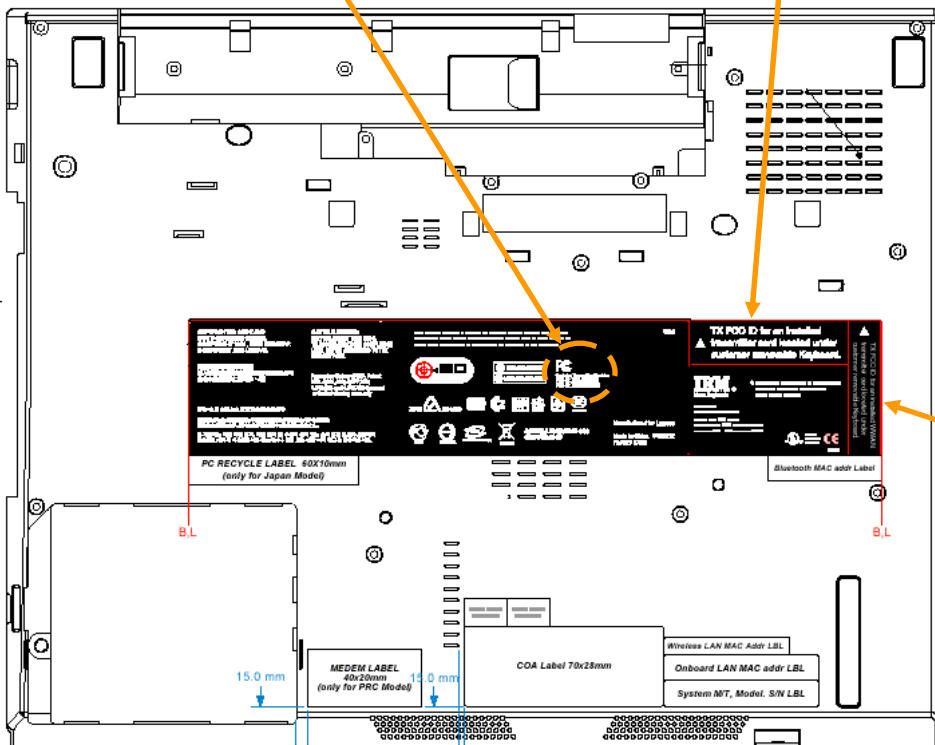

## Host PC Information Lenovo, ThinkPad T60 Series

The certification label is stuck on the topside of the applying transmitter device, and the FCC ID is visible when the keyboard assembly is removed.

Contains Transmitter Module:  
FCC ID: MCLJ07H081

## Lenovo, ThinkPad R60 Series

The certification label is stuck on the topside of the applying transmitter device, and the FCC ID is visible when the keyboard assembly is removed.

FCC ID of co-located Bluetooth transmitter module

**FC**  
 Contains Transmitter Module:  
 FCC ID: MCLJ07H081

User installable co-located WLAN's label  
 for FCC ID: PPD-AR5BXB6  
 or : PPD-AR5BXB72-L  
 or : PD9LEN3945ABG

▲ TX FCC ID for an installed transmitter card located under customer removable Keyboard

# Host PC Labeling Lenovo, ThinkPad X60 Series

The certification label is stuck on the top side of the applying transmitter device, and the FCC ID is visible when the keyboard assembly are removed.

PCI-express WWAN card slot