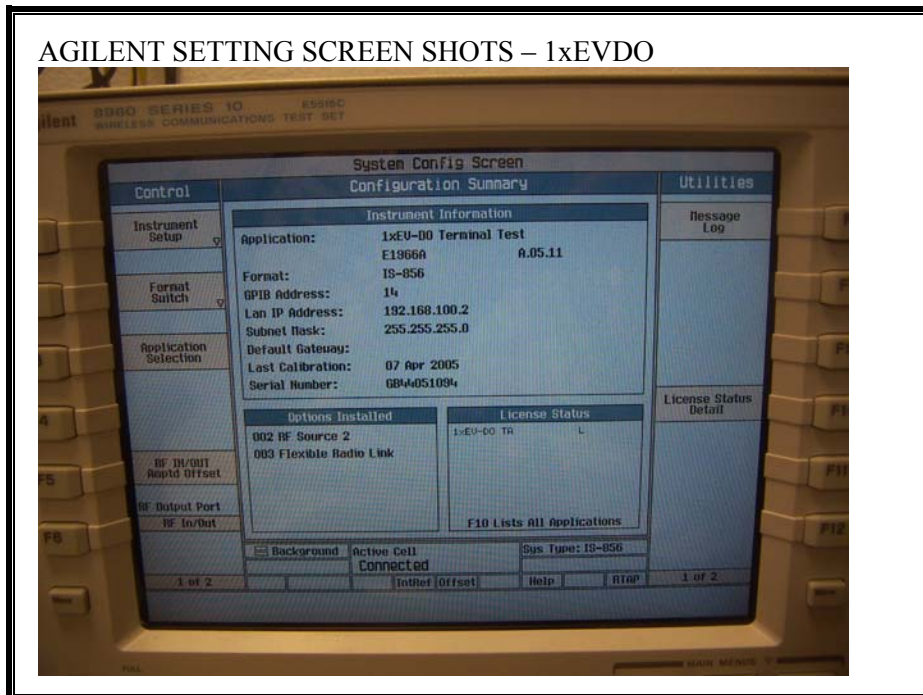

8. SETUP PHOTOS

ANTENNA PORT CONDUCTED RF MEASUREMENT SETUP

RADIATED RF MEASUREMENT SETUP FOR PORTABLE CONFIGURATION

BACK PHOTO

AGILENT SETTING SCREEN SHOTS

AGILENT SETTING SCREEN SHOTS – 1xEVDO

AGILENT SETTING SCREEN SHOTS – 1xEVDO

AGILENT SETTING SCREEN SHOTS – RTT

AGILENT SETTING SCREEN SHOTS – RTT

END OF REPORT