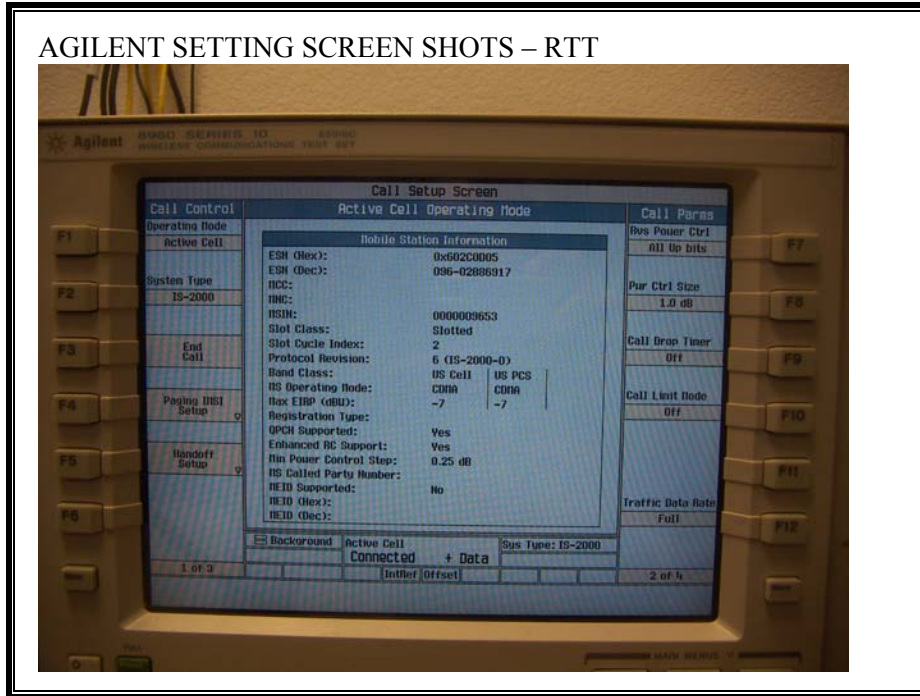

8. SETUP PHOTOS

ANTENNA PORT CONDUCTED RF MEASUREMENT SETUP

RADIATED RF MEASUREMENT SETUP FOR PORTABLE CONFIGURATION

BACK PHOTO

AGILENT SETTING SCREEN SHOTS

AGILENT SETTING SCREEN SHOTS – 1xEVDO

AGILENT SETTING SCREEN SHOTS – 1xEVDO

AGILENT SETTING SCREEN SHOTS – RTT

AGILENT SETTING SCREEN SHOTS – RTT

END OF REPORT