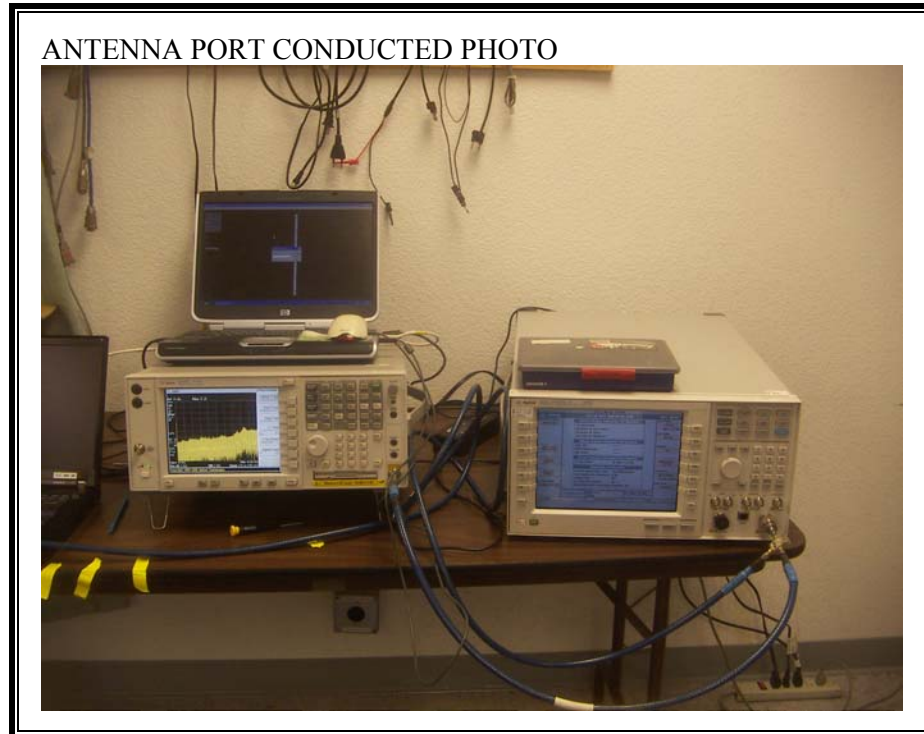

8. SETUP PHOTOS

ANTENNA PORT CONDUCTED RF MEASUREMENT SETUP

RADIATED RF MEASUREMENT SETUP FOR PORTABLE CONFIGURATION

BACK PHOTO

AGILENT SETTING SCREEN SHOTS

AGILENT SETTING SCREEN SHOTS – 1xEVDO

AGILENT SETTING SCREEN SHOTS – 1xEVDO

AGILENT SETTING SCREEN SHOTS – RTT

AGILENT SETTING SCREEN SHOTS – RTT

END OF REPORT