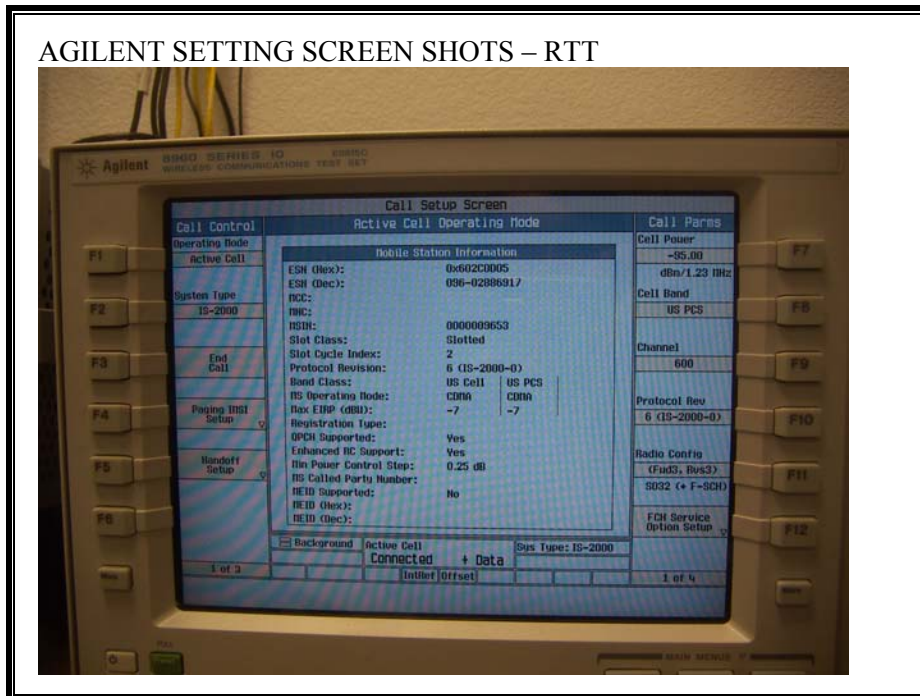

8. SETUP PHOTOS

ANTENNA PORT CONDUCTED RF MEASUREMENT SETUP

RADIATED RF MEASUREMENT SETUP FOR PORTABLE CONFIGURATION

BACK PHOTO

AGILENT SETTING SCREEN SHOTS

AGILENT SETTING SCREEN SHOTS – 1xEVDO

AGILENT SETTING SCREEN SHOTS – 1xEVDO

AGILENT SETTING SCREEN SHOTS – RTT

AGILENT SETTING SCREEN SHOTS – RTT

END OF REPORT