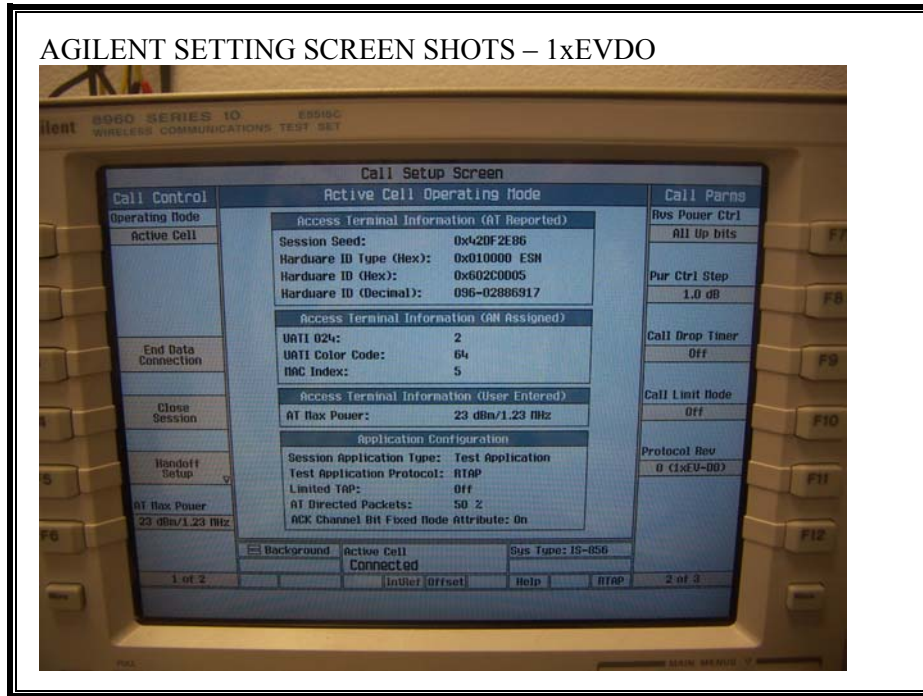

8. SETUP PHOTOS

ANTENNA PORT CONDUCTED RF MEASUREMENT SETUP

RADIATED RF MEASUREMENT SETUP FOR PORTABLE CONFIGURATION

BACK PHOTO

AGILENT SETTING SCREEN SHOTS

AGILENT SETTING SCREEN SHOTS – 1xEVDO

AGILENT SETTING SCREEN SHOTS – 1xEVDO

AGILENT SETTING SCREEN SHOTS – RTT

AGILENT SETTING SCREEN SHOTS – RTT

END OF REPORT