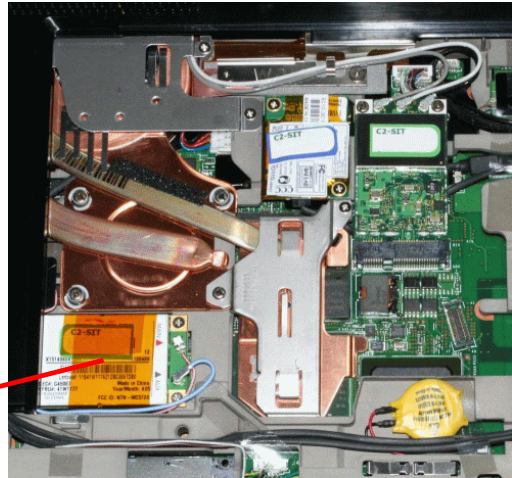

## Lenovo, ThinkPad T60 Series(15.4" Wide panel)

The certification label is stuck on the topside of the applying transmitter device, and the FCC ID is visible when the keyboard assembly is removed.

FCC ID of co-located Bluetooth transmitter module

Contains Transmitter Module:  
FCC ID: MCLJ07H081

TX FCC ID for an installed transmitter card located under customer removable Keyboard

User installable WLAN's label for FCC ID: PD9LEN3945ABG  
or PPD-AR5BXB6  
or PPD-AR5BXB72-L