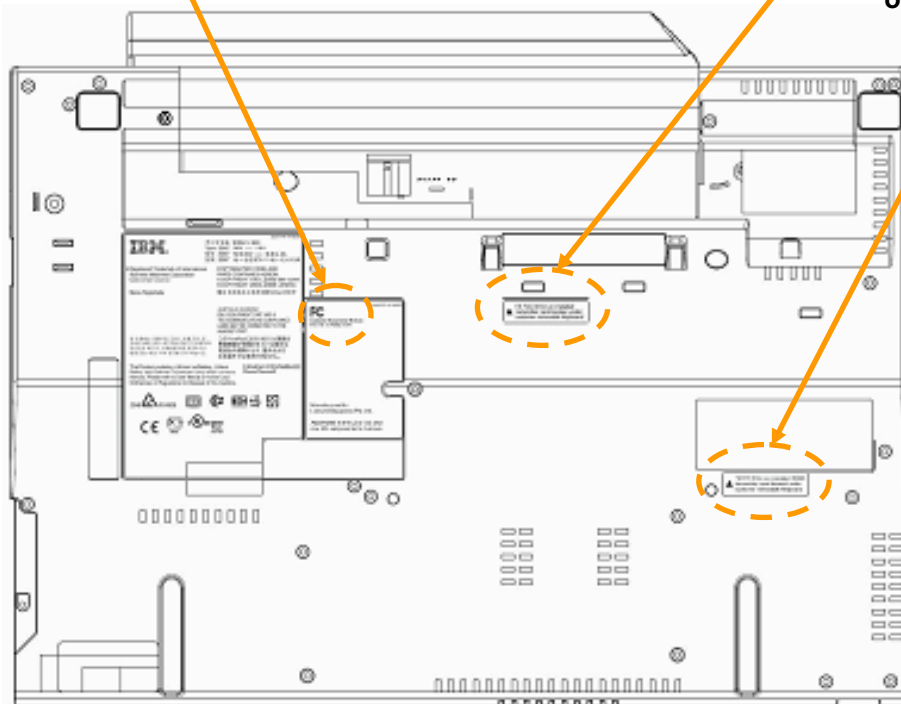

## Lenovo, ThinkPad T60 Series(15.4" Wide panel)

The certification label is stuck on the topside of the applying transmitter device, and the FCC ID is visible when the keyboard assembly is removed.

FCC ID of co-located Bluetooth transmitter module

Contains Transmitter Module:  
FCC ID: MCLJ07H081

TX FCC ID for an installed transmitter card located under customer removable Keyboard

User installable WLAN's label for FCC ID: PD9LEN3945ABG  
or PPD-AR5BXB6  
or PPD-AR5BXB72-L