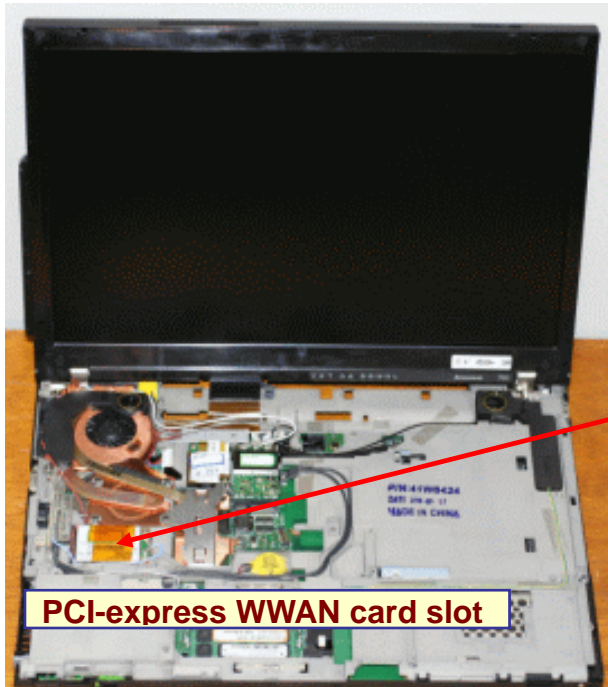

## Lenovo, ThinkPad T60 Series(15.4" Wide panel)

The certification label is stuck on the topside of the applying transmitter device, and the FCC ID is visible when the keyboard assembly is removed.

FCC ID of co-located Bluetooth transmitter module

Contains Transmitter Module:  
FCC ID: MCLJ07H081

TX FCC ID for an installed transmitter card located under customer removable Keyboard

User installable WLAN's label for FCC ID: PD9LEN3945ABG  
or PPD-AR5BXB6  
or PPD-AR5BXB72-L