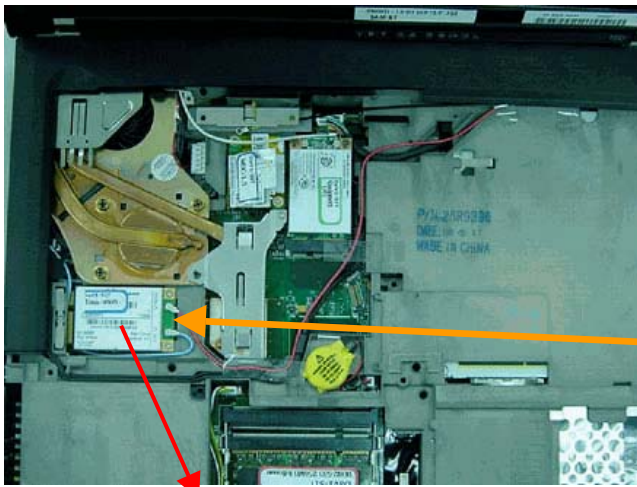

Host PC Information

Lenovo, ThinkPad Z61m Series

The certification label is stuck on the top side of the applying transmitter device, and the FCC ID is visible when the keyboard assembly is removed.

User installable co-located WLAN's label
for FCC ID: PPD-AR5BXB6
or FCC ID: PD9LEN3945ABG

TX FCC ID for an installed Transmitter Card located under customer removable keyboard.

User installable WWAN's label
for FCC ID: N7N-MC5720

TX FCC ID for an installed WWAN transmitter card located under customer removable Keyboard