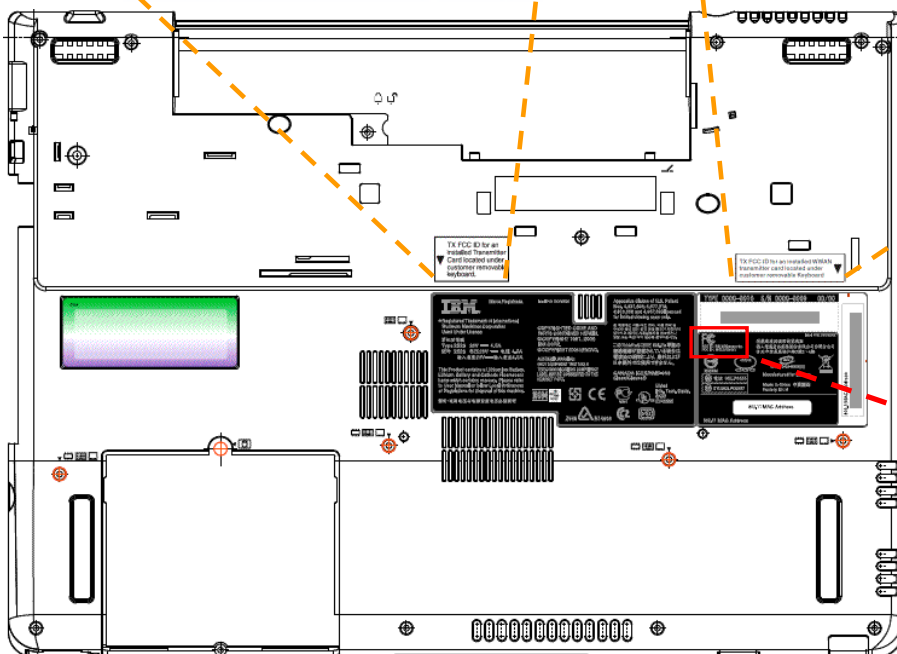

Host PC Information

Lenovo, ThinkPad Z61m Series

The certification label is stuck on the top side of the applying transmitter device, and the FCC ID is visible when the keyboard assembly is removed.

User installable co-located WLAN's label
for FCC ID: PPD-AR5BXB6
or FCC ID: PD9LEN3945ABG

TX FCC ID for an installed Transmitter Card located under customer removable keyboard.

User installable WWAN's label
for FCC ID: N7N-MC5720

TX FCC ID for an installed WWAN transmitter card located under customer removable Keyboard