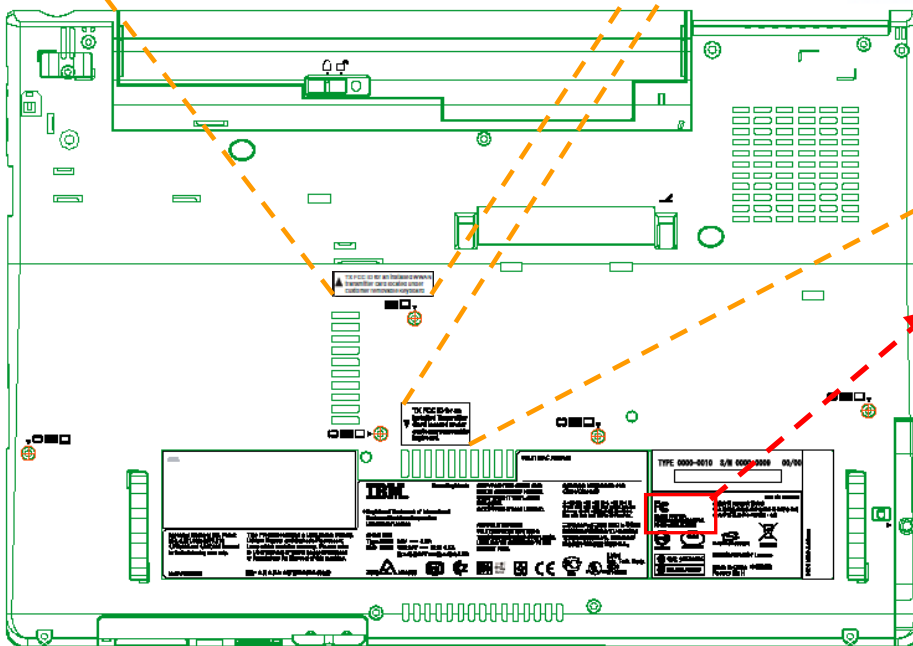

Host PC Information Lenovo, ThinkPad Z61t Series

**User installable WWAN's label
 for FCC ID: N7N-MC5720**

▲ TX FCC ID for an installed WWAN transmitter card located under customer removable Keyboard

**User installable co-located WLAN's label
 for FCC ID: PPD-AR5BXB6
 or FCC ID: PD9LEN3945ABG**

▼ TX FCC ID for an installed Transmitter Card located under customer removable keyboard.

FC
 Contains Transmitter Module:
 FCC ID: MCLJ07H081

FCC ID of integrated Bluetooth transmitter module

PC bottom side view