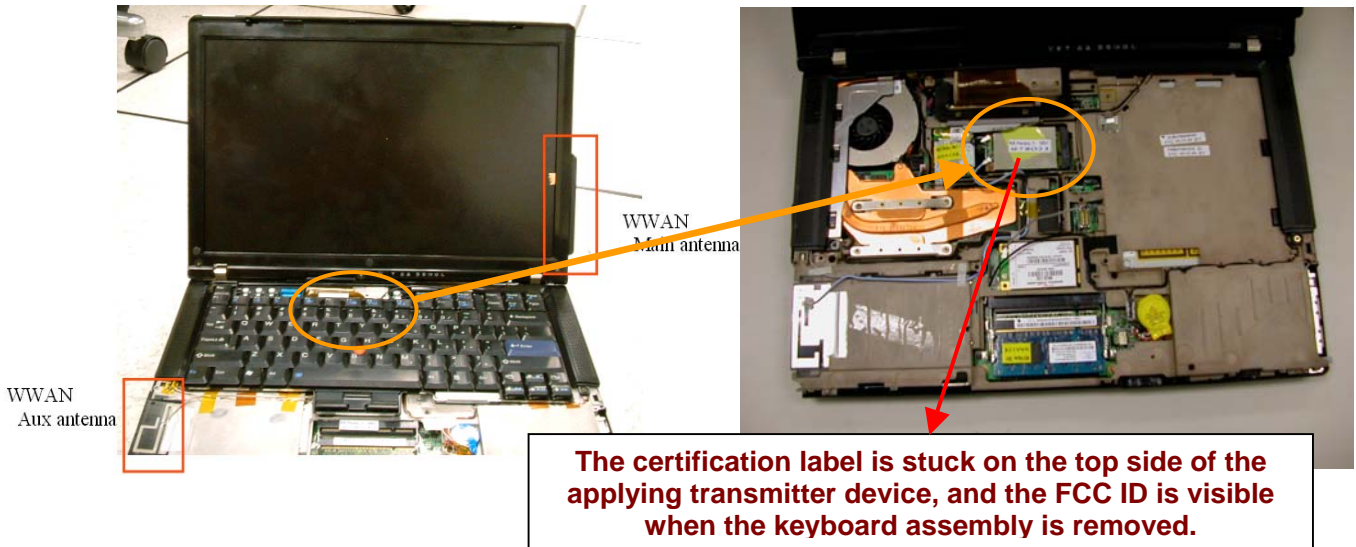

Host PC Information Lenovo, ThinkPad Z61t Series

**User installable WWAN's label
 for FCC ID: N7N-MC5720**

▲ TX FCC ID for an installed WWAN transmitter card located under customer removable Keyboard

**User installable co-located WLAN's label
 for FCC ID: PPD-AR5BXB6
 or FCC ID: PD9LEN3945ABG**

▼ TX FCC ID for an installed Transmitter Card located under customer removable keyboard.

FC
 Contains Transmitter Module:
 FCC ID: MCLJ07H081

FCC ID of integrated Bluetooth transmitter module

PC bottom side view