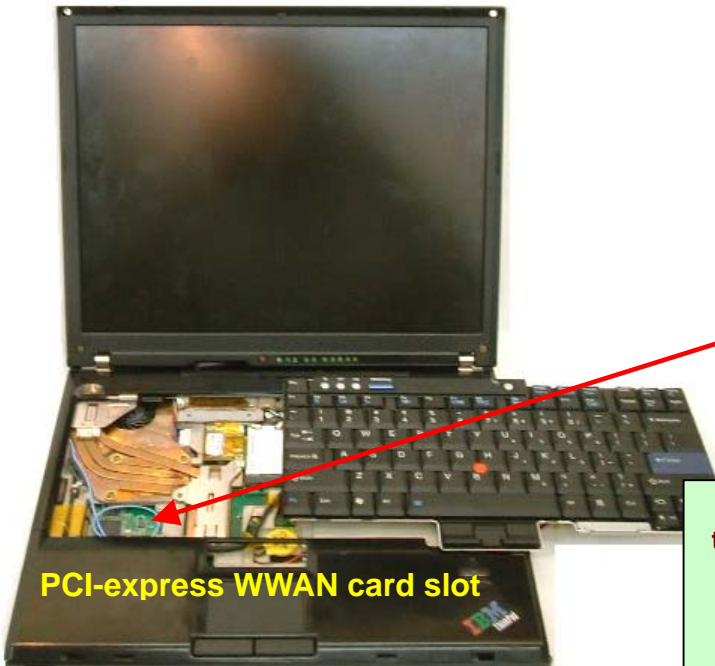

Host PC Information

Lenovo, ThinkPad R60 Series

The certification label is stuck on the topside of the applying transmitter device, and the FCC ID is visible when the keyboard assembly is removed.

FCC ID of co-located Bluetooth transmitter module

Contains Transmitter Module:
 FCC ID: MCLJ07H081

User installable WLAN's label for FCC ID: PD9LEN3945ABG or PPD-AR5BXB6

TX FCC ID for an installed transmitter card located under customer removable Keyboard