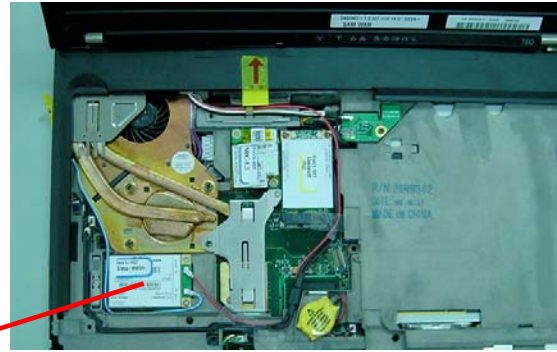

Host PC Information

Lenovo, ThinkPad R60 Series

The certification label is stuck on the topside of the applying transmitter device, and the FCC ID is visible when the keyboard assembly is removed.

FCC ID of co-located Bluetooth transmitter module

Contains Transmitter Module:
 FCC ID: MCLJ07H081

User installable WLAN's label for FCC ID: PD9LEN3945ABG or PPD-AR5BXB6

TX FCC ID for an installed transmitter card located under customer removable Keyboard