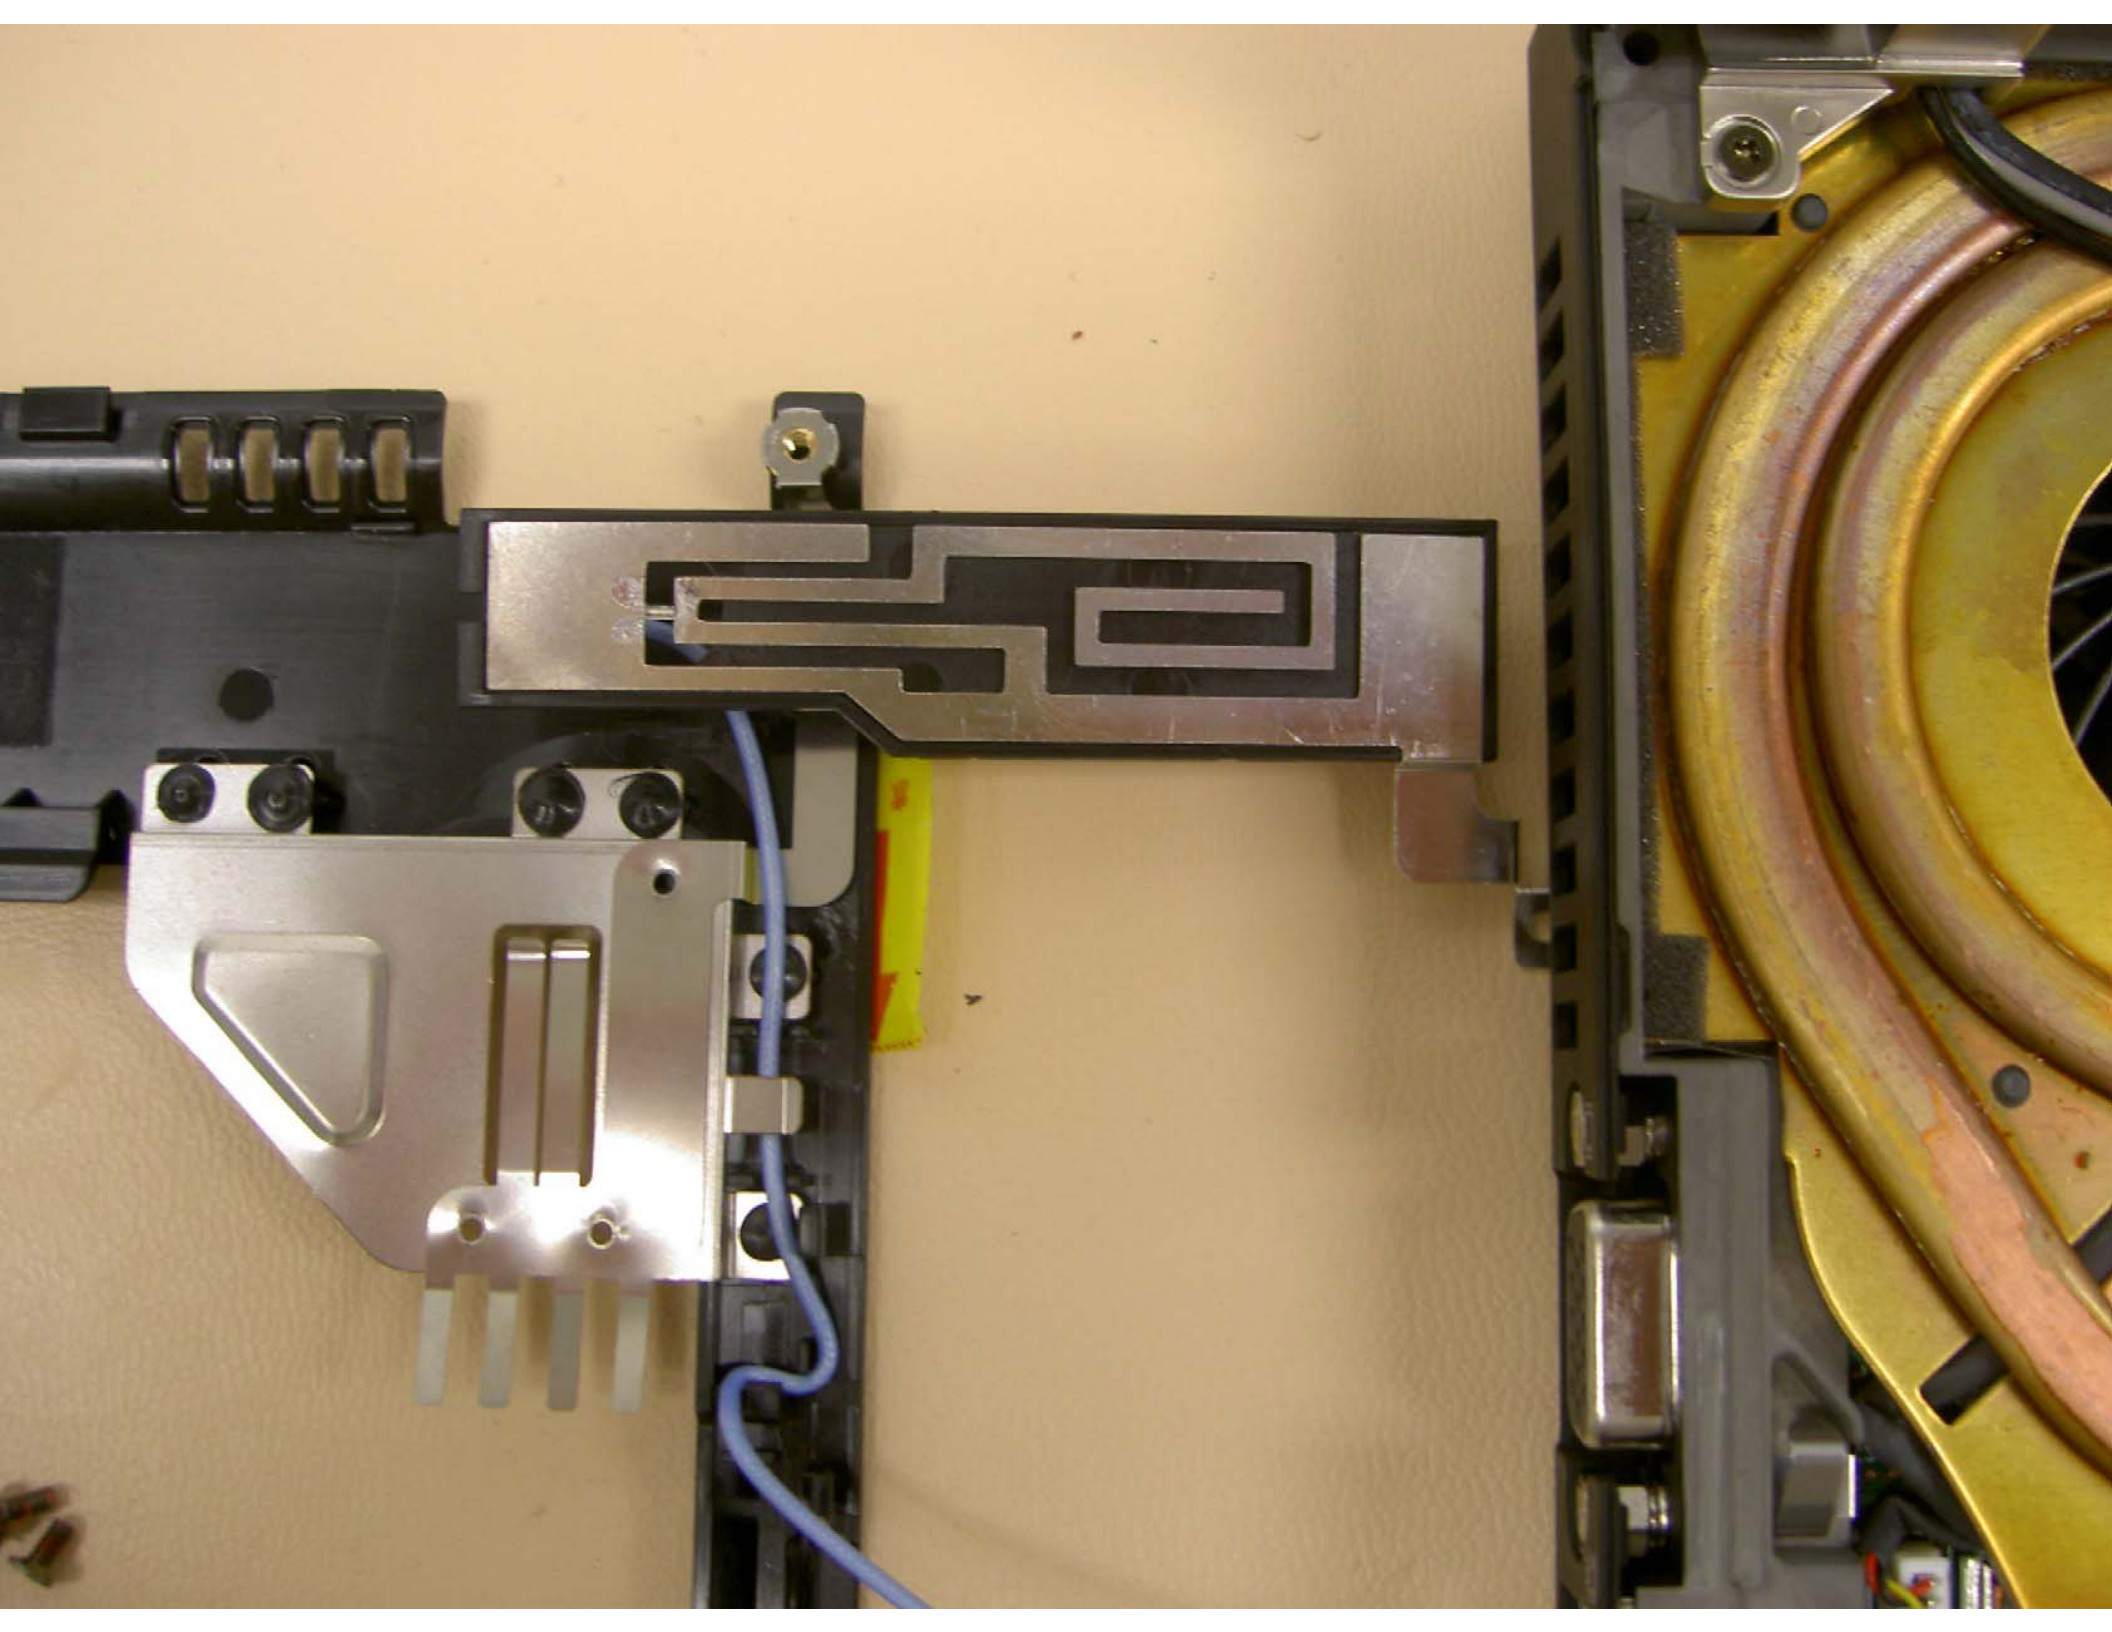

IC 1001 5173
1001

2680831
F034003
Shenzhen China
FUYUNAN ELECTRONIC
CO., LTD

SIERRA WIRELESS
M5720
607261000
49806
910 315 05010210
ENG. SAMPLE
MAIN DIV.

- Two small screws
- Two medium screws
- Two long screws
- Two long screws
- Two long screws
- One long screw

EC NO: J91865 FRU P/N: 41W1010 Ye
11S910483Z1Z82GSA4017
Made in China

P/N: 26R9342
DATE: 08-10-17
MADE IN CHINA