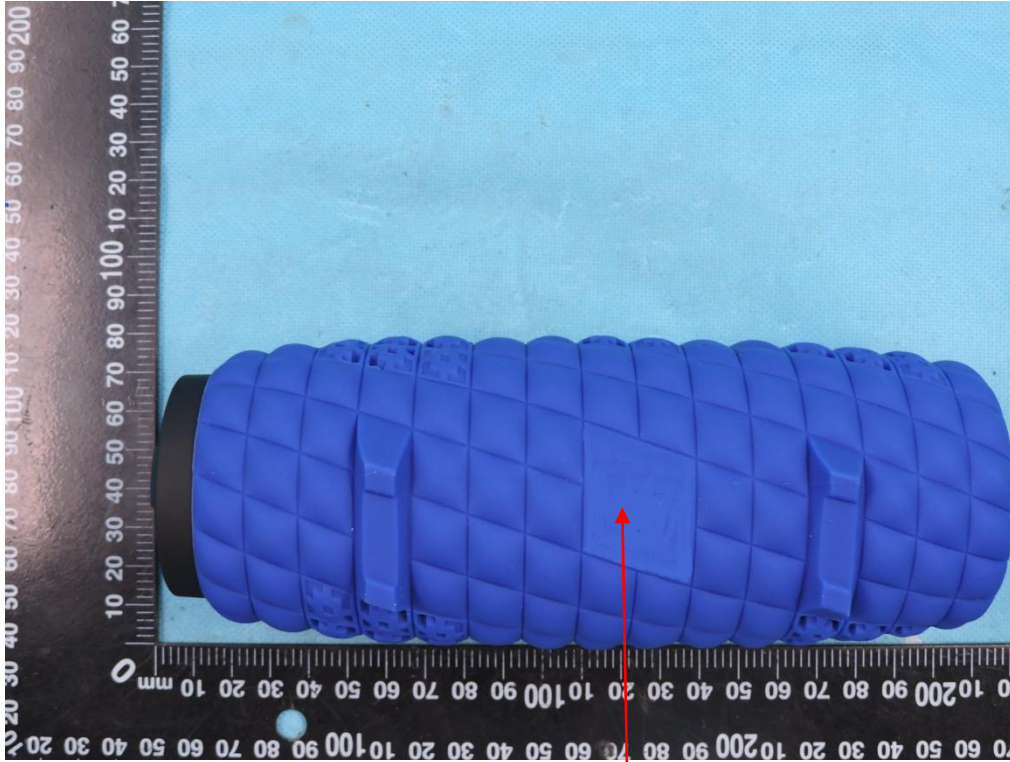

Label

W:10mm

Bluetooth Speaker
Model name: R8
FCC ID: N7KR8

W:20mm

Note: The label is silk-screen on the sample