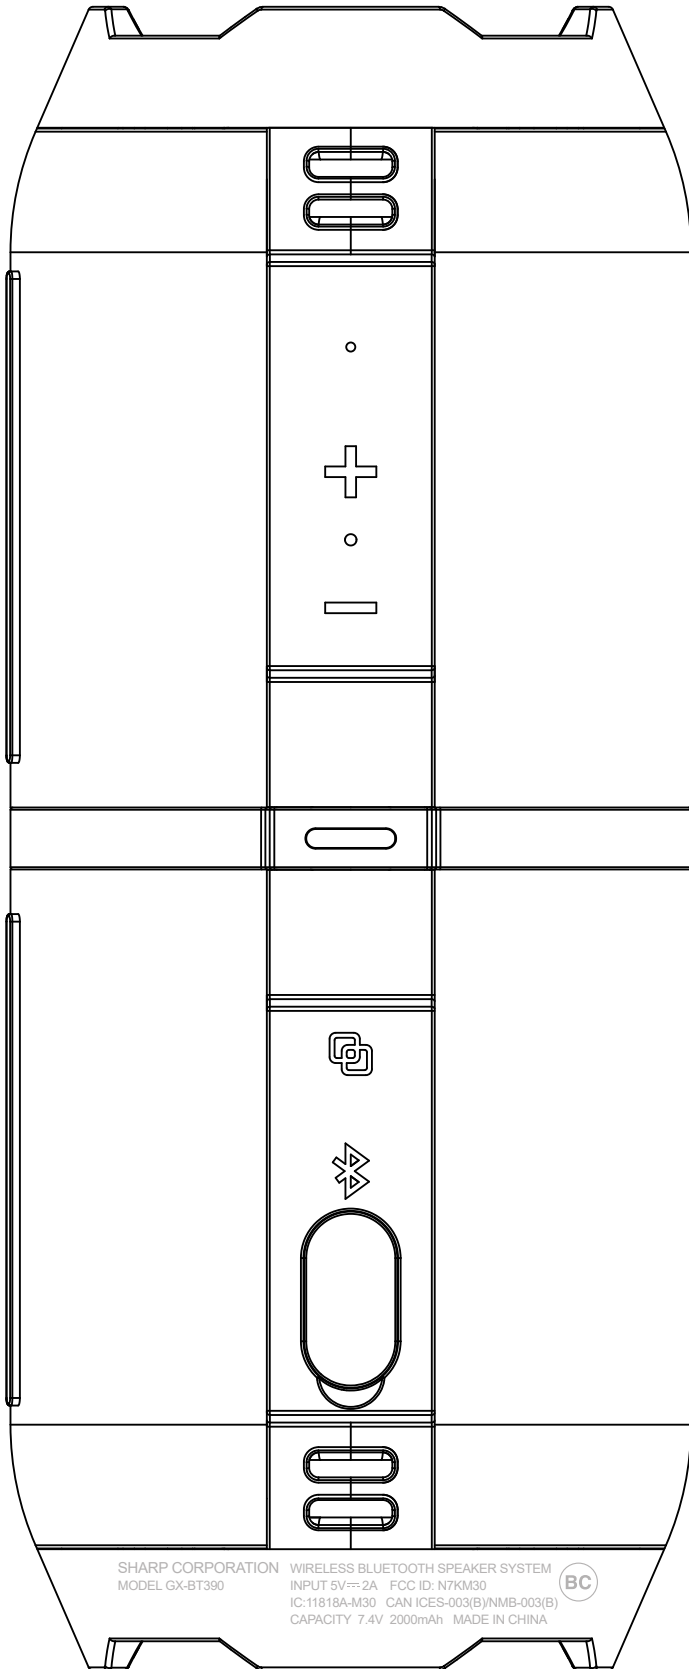

Passive Radiator

SHARP \perp 3.6mm
|-----|
25mm

PANTONE: SILVER 877C

SHARP CORPORATION WIRELESS BLUETOOTH SPEAKER SYSTEM
 MODEL GX-BT390 INPUT 5V---2A FCC ID: N7KM30
 IC:11818A-M30 CAN ICES-003(B)/NMB-003(B)
 CAPACITY 7.4V 2000mAh MADE IN CHINA

8.2mm

63.3mm

PANTONE: Cool Gray 5C

SHARP CORPORATION WIRELESS BLUETOOTH SPEAKER SYSTEM
 MODEL GX-BT390 INPUT 5V---2A FCC ID: N7KM30
 IC:11818A-M30 CAN ICES-003(B)/NMB-003(B)
 CAPACITY 7.4V 2000mAh MADE IN CHINA