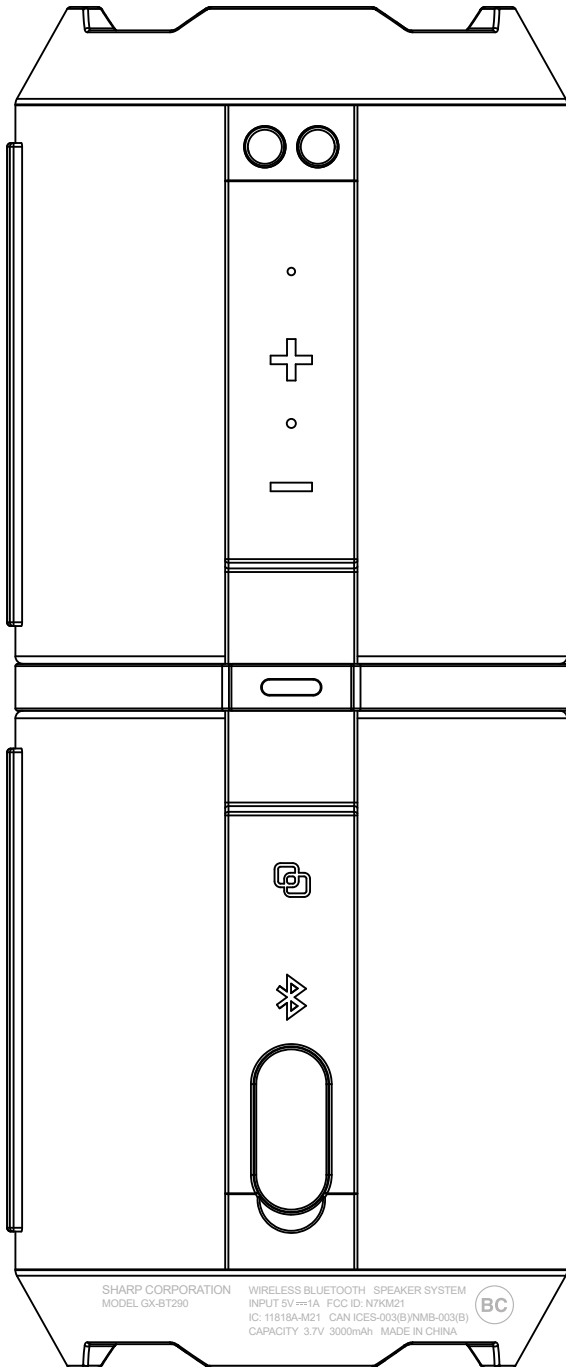

SHARP CORPORATION
MODEL GX-BT290

6.6mm

54.3mm

PANTONE: Cool Gray 5C

SHARP CORPORATION
MODEL GX-BT290