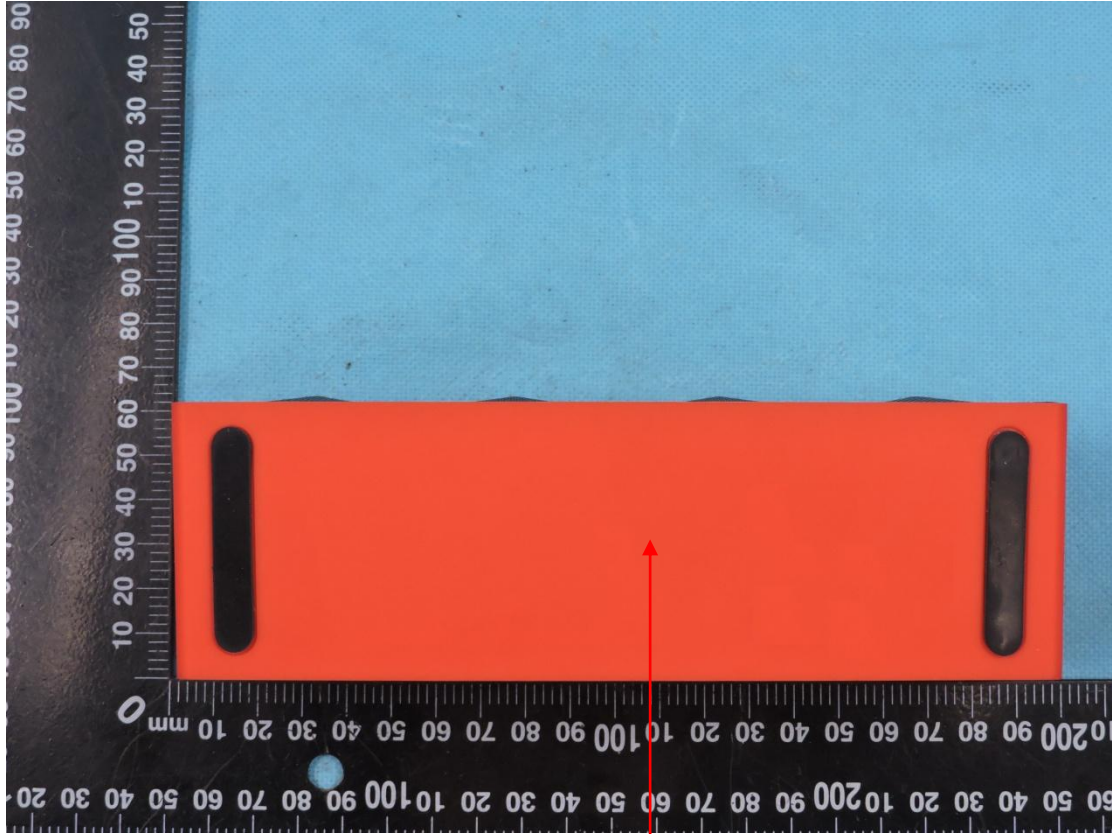

# Label

W:20mm

Bluetooth Speaker  
Model name: KB102H  
FCC ID: N7KKB102H

W:30mm

Note: The label is silk-screen on the sample