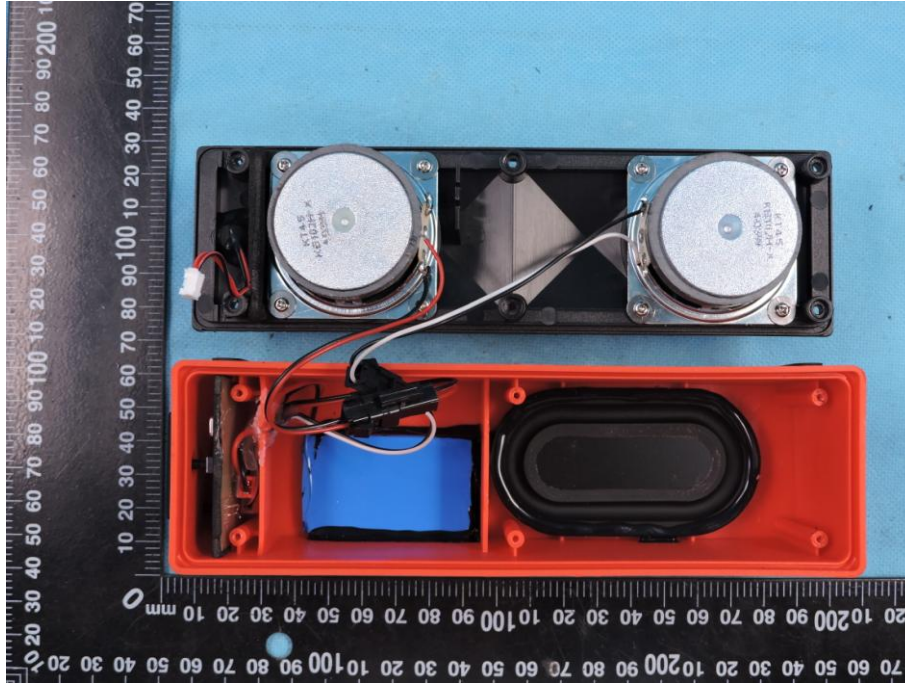

APPENDIX-PHOTOGRAPHS OF EUT CONSTRUCTIONAL DETAILS

FCC ID: N7KKB102H

Model Name: KB102H

Photo 1

Photo 2

Photo 3

Photo 4

Photo 5