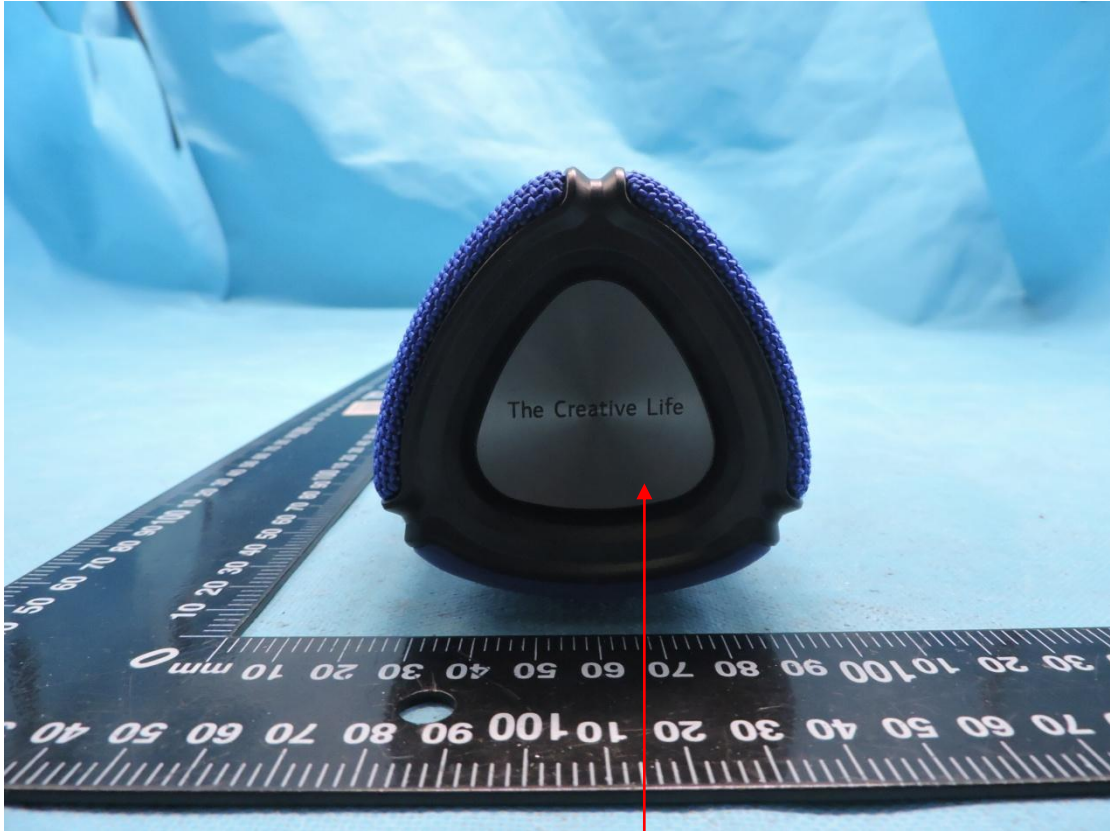

Label

W:10mm

Bluetooth Speaker

Model name:F2S

FCC ID: N7KF2S

W:20mm

Note:The label is silk-screen on the sample