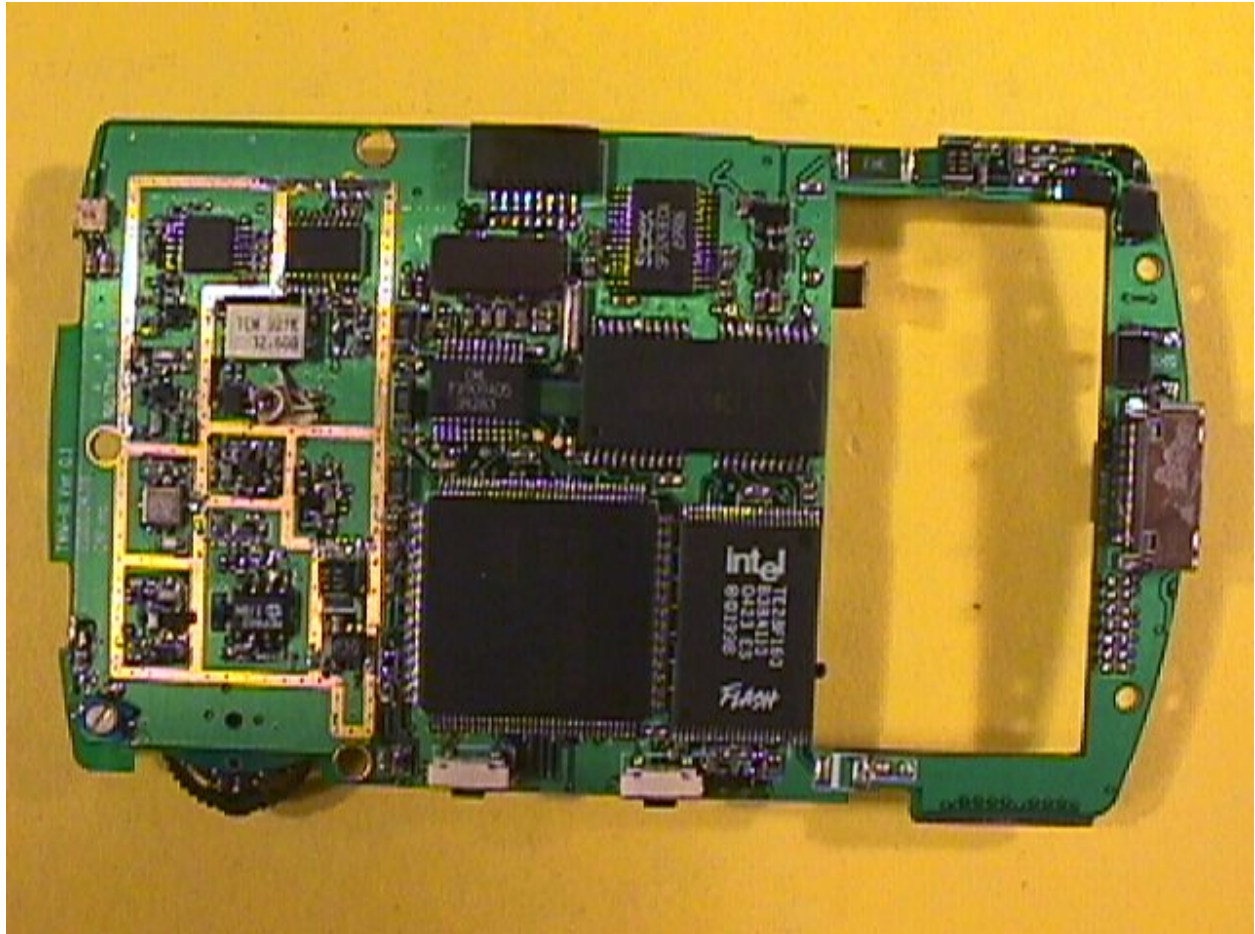

A

1365 Adams Ct. Menlo Park, CA 94025

Communication Network Interface, Inc., Model No. CNI-930M  
FCC ID: N79CNI-930M

Date of Test: May 8 & 9, 2000

## INTERNAL PHOTOS

A

1365 Adams Ct. Menlo Park, CA 94025

Communication Network Interface, Inc., Model No. CNI-930M  
FCC ID: N79CNI-930M

Date of Test: May 8 & 9, 2000