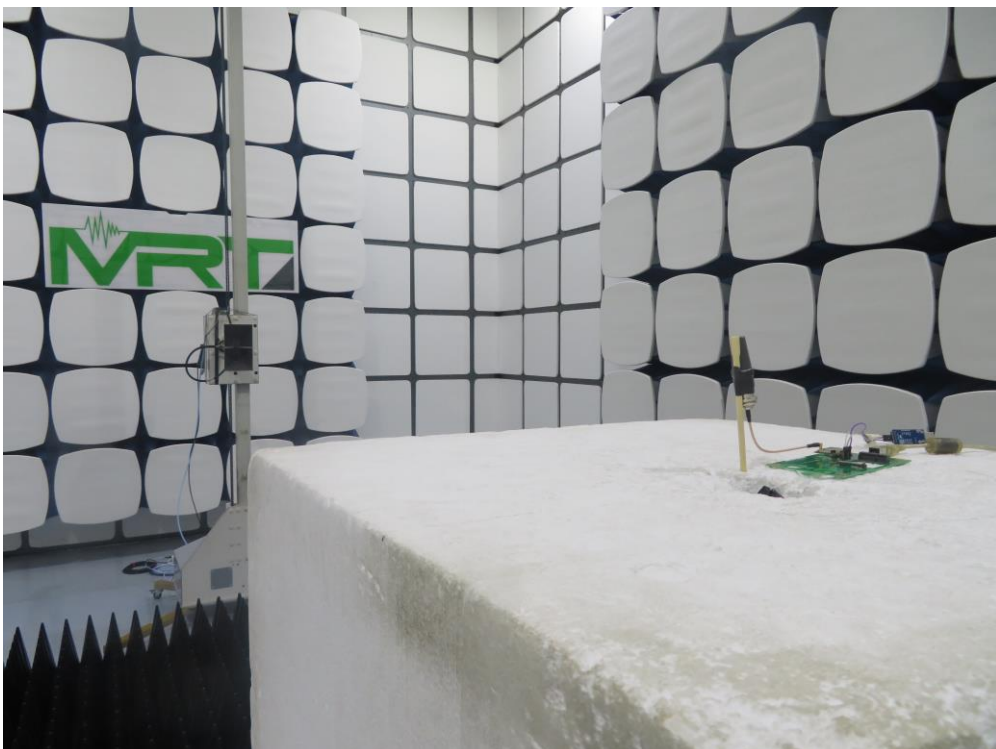

FCC RF Test Setup Photograph

Description: Front View of Conducted Emission Test Setup for Power Port

Description: Back View of Conducted Emission Test Setup for Power Port

Description: Radiated Spurious Emission Test Setup for below 1GHz

Description: Radiated Spurious Emission Test Setup for above 1GHz

Description: Conducted Test Setup