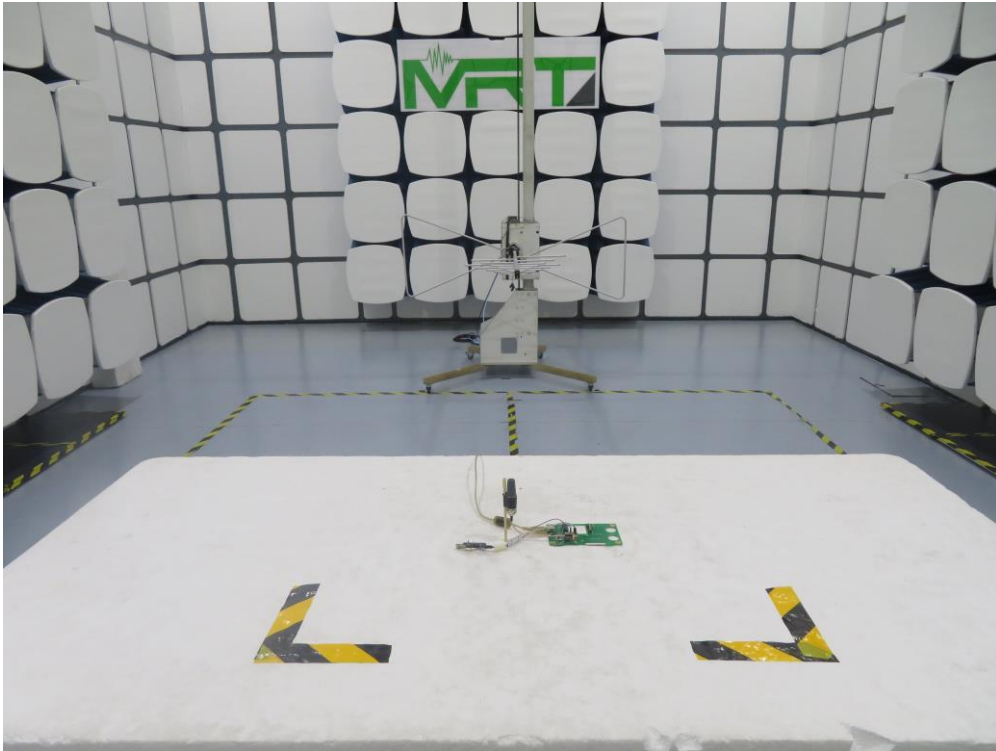

FCC RF Test Setup Photograph

Description: Front View of Conducted Emission Test Setup for Power Port

Description: Back View of Conducted Emission Test Setup for Power Port

Description: Radiated Spurious Emission Test Setup for below 1GHz

Description: Radiated Spurious Emission Test Setup for above 1GHz

Description: Conducted Test Setup