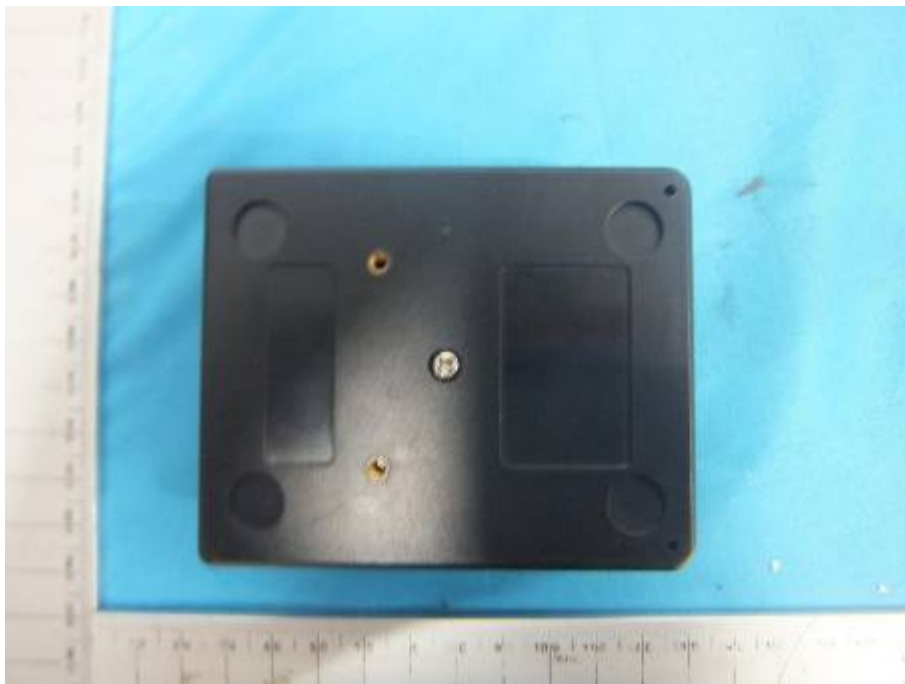

Proximity Detection System Tag & Tag Charger _External Photos

Applicant:	MINE SITE TECHNOLOGIES PTY LTD
Address of Applicant:	Level 5, 113 Wicks Rd., North Ryde NSW 2113
Equipment Under Test (EUT):	
Product Name:	Proximity Tag
Model No.:	PRX-TAG