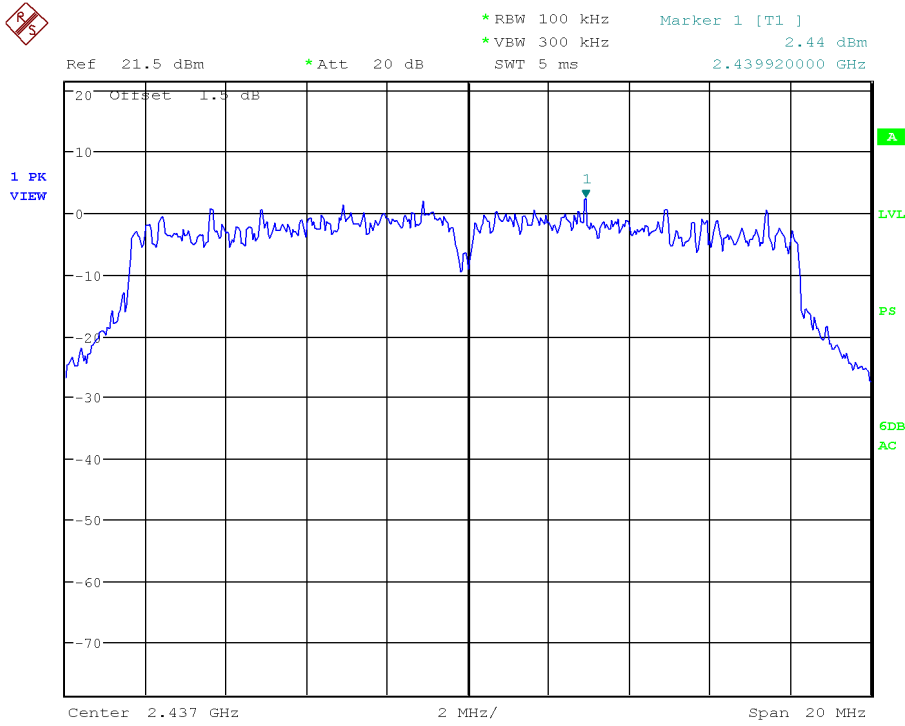

FCC ID: N73-MP70 (IC: 7449B-MP70)

Appendix J
SPECTRAL DENSITY

802.11b

Channel 1 – 2412MHz

Channel 6 – 2437MHz

802.11b

Channel 11 – 2462MHz

802.11g

Channel 1 – 2412MHz

802.11g

Channel 6 – 2437MHz

Channel 11 – 2462MHz