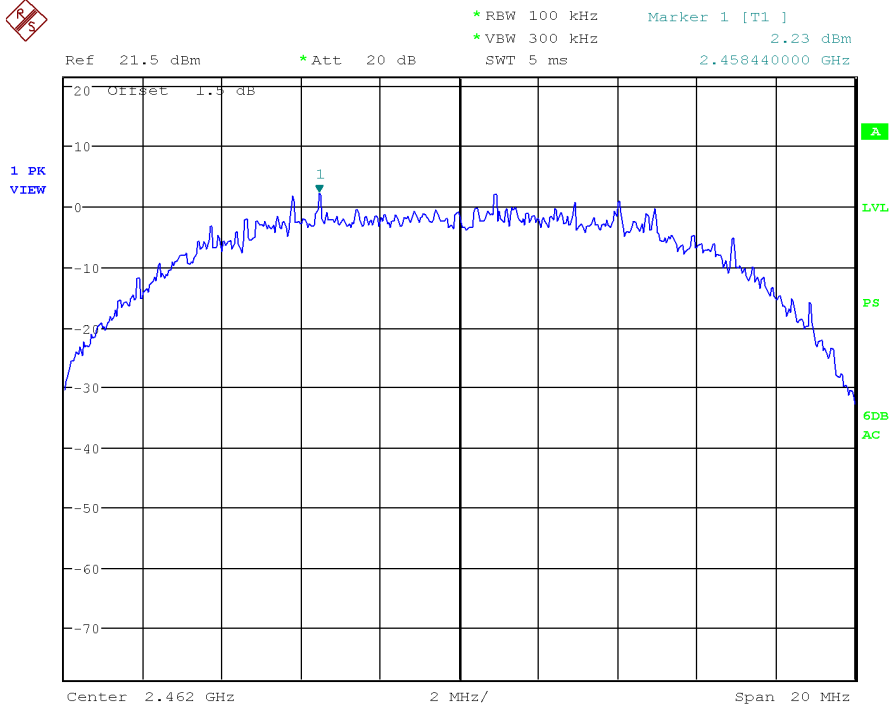

FCC ID: N73-MP70 (IC: 7449B-MP70)

Appendix J
SPECTRAL DENSITY

802.11b

Channel 1 – 2412MHz

Channel 6 – 2437MHz

802.11b

Channel 11 – 2462MHz

802.11g

Channel 1 – 2412MHz

802.11g

Channel 6 – 2437MHz

Channel 11 – 2462MHz