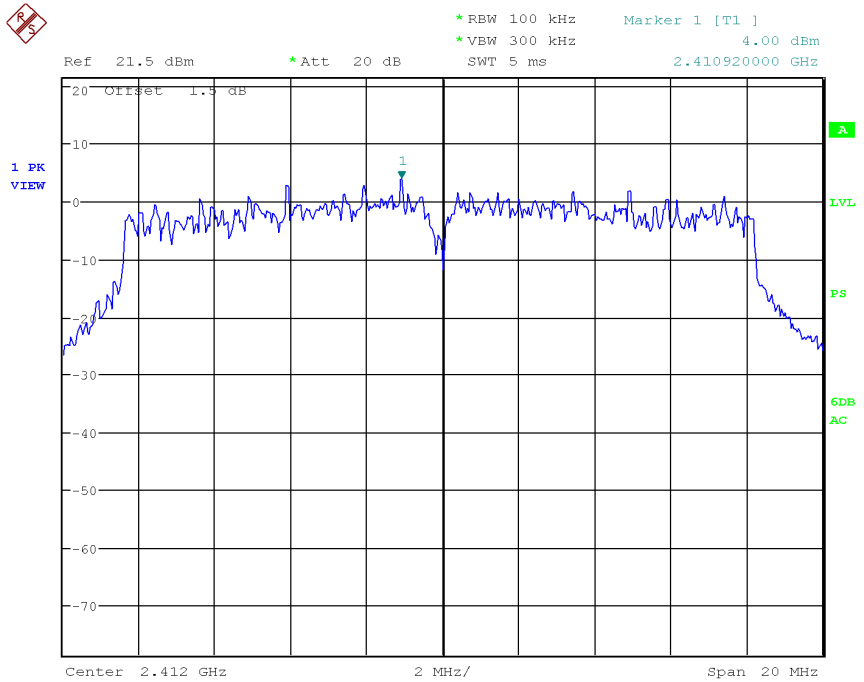

FCC ID: N73-MP70 (IC: 7449B-MP70)

Appendix J
SPECTRAL DENSITY

802.11b

Channel 1 – 2412MHz

Channel 6 – 2437MHz

802.11b

Channel 11 – 2462MHz

802.11g

Channel 1 – 2412MHz

802.11g

Channel 6 – 2437MHz

Channel 11 – 2462MHz