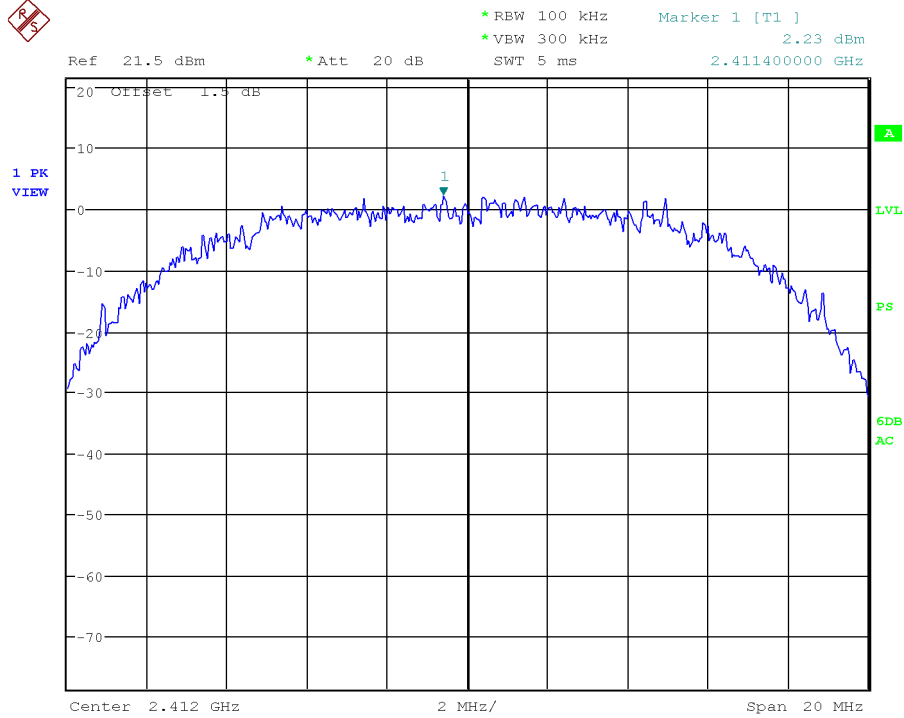

FCC ID: N73-MP70 (IC: 7449B-MP70)

Appendix J
SPECTRAL DENSITY

802.11b

Channel 1 – 2412MHz

Channel 6 – 2437MHz

802.11b

Channel 11 – 2462MHz

802.11g

Channel 1 – 2412MHz

802.11g

Channel 6 – 2437MHz

Channel 11 – 2462MHz