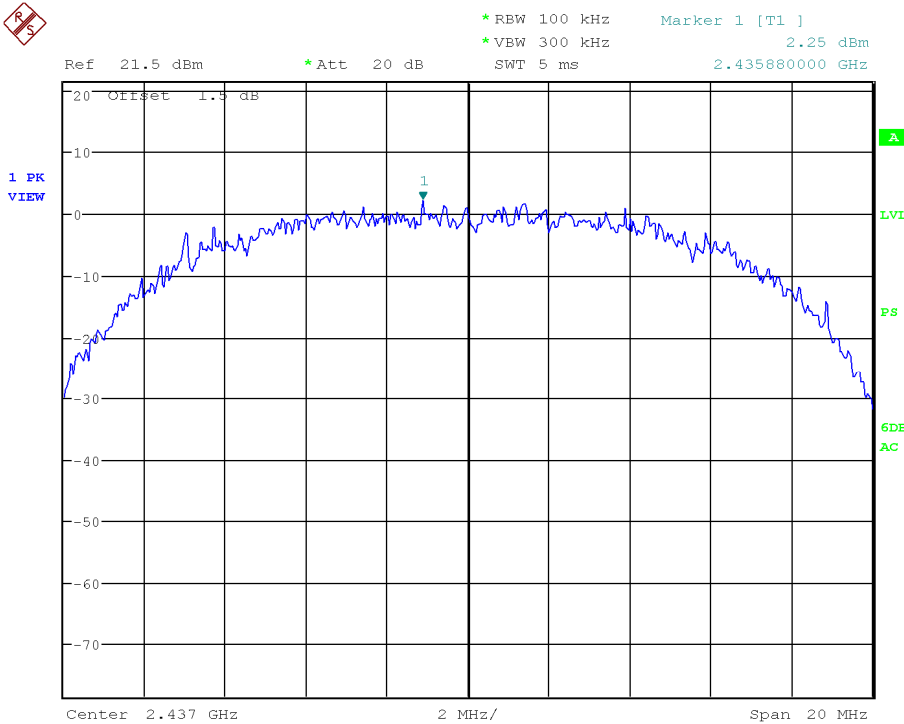

FCC ID: N73-MP70 (IC: 7449B-MP70)

Appendix J
SPECTRAL DENSITY

802.11b

Channel 1 – 2412MHz

Channel 6 – 2437MHz

802.11b

Channel 11 – 2462MHz

802.11g

Channel 1 – 2412MHz

802.11g

Channel 6 – 2437MHz

Channel 11 – 2462MHz