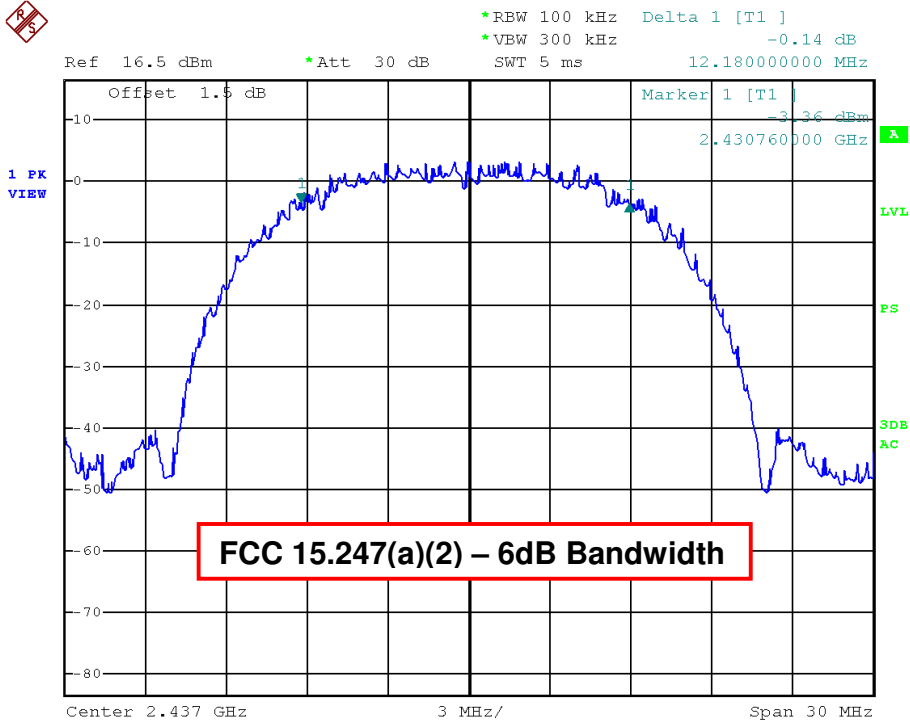

802.11b Channel 6 – 2437MHz