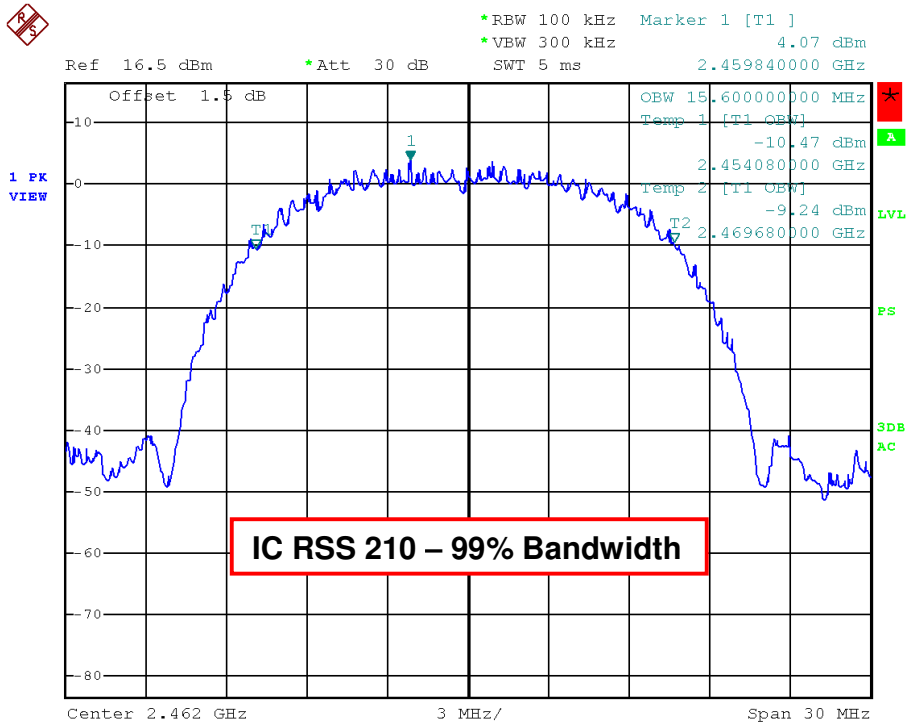

802.11b Channel 11 – 2462MHz