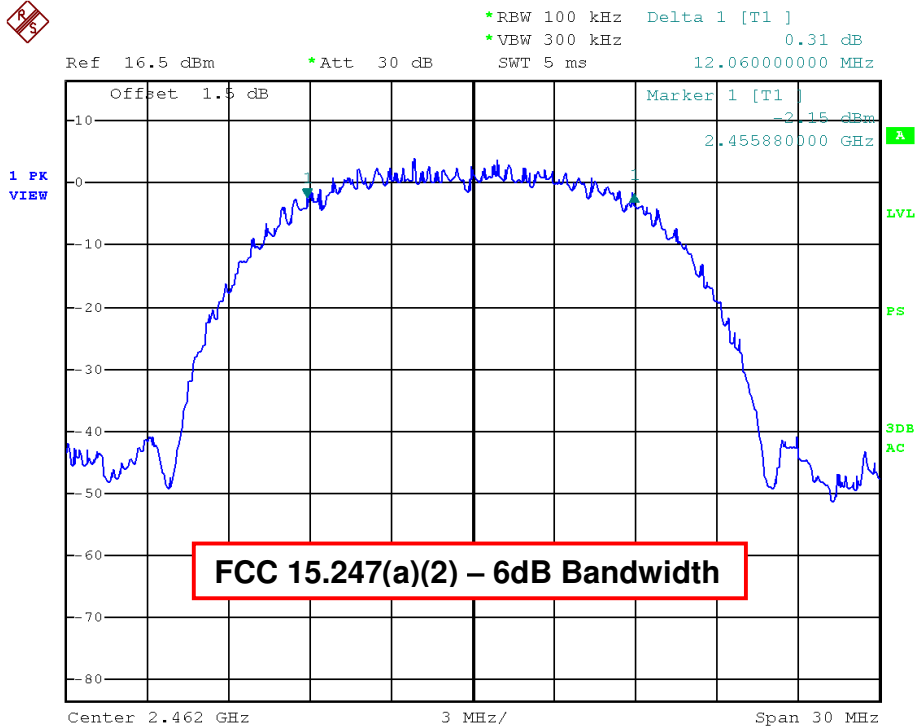

802.11b Channel 11 – 2462MHz