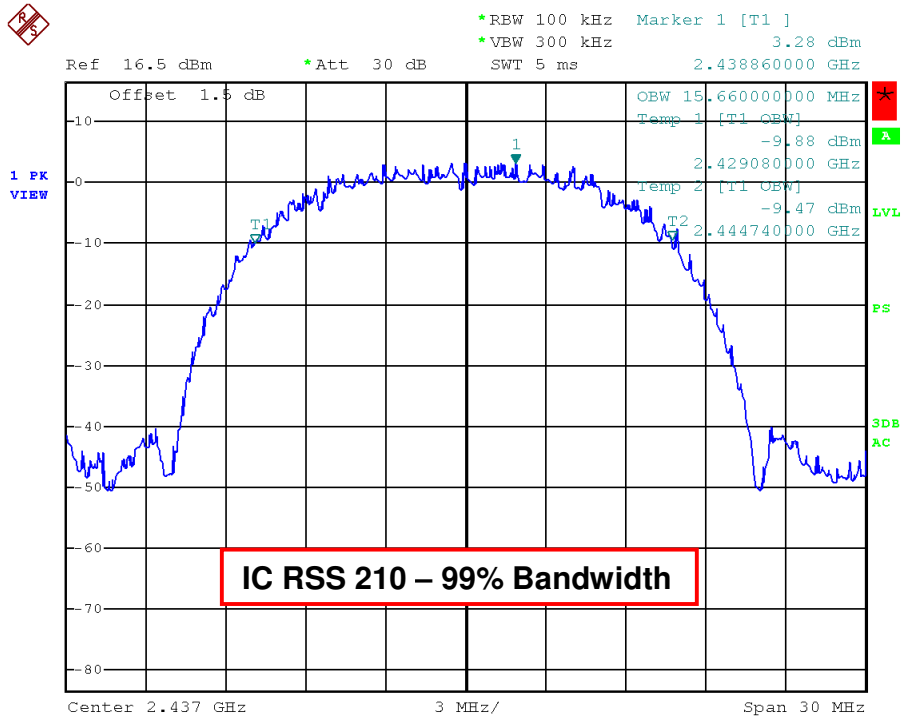

802.11b Channel 6 – 2437MHz