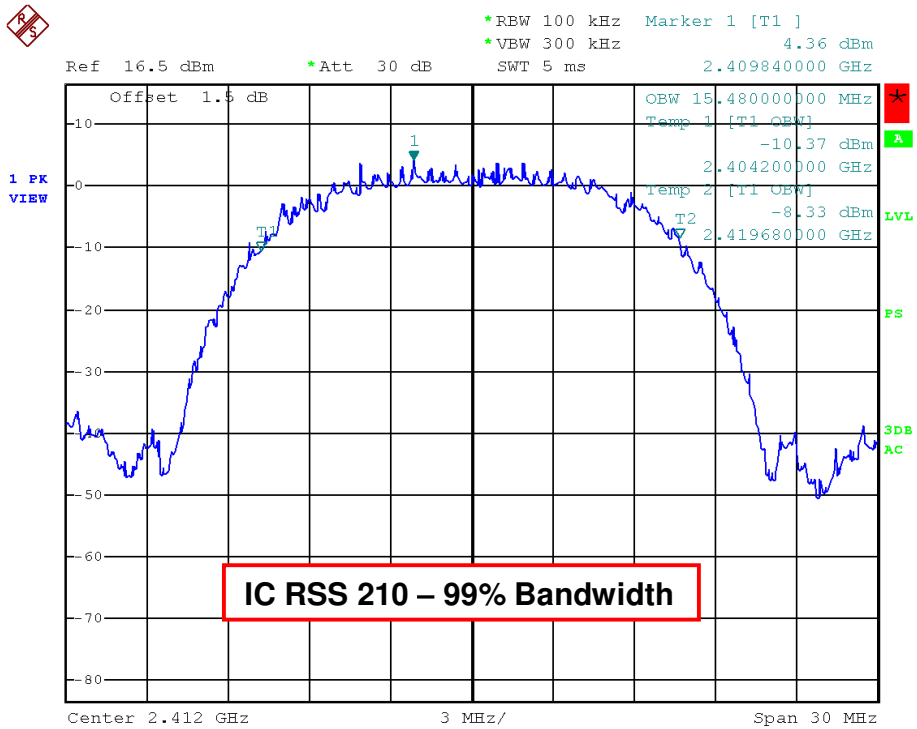

FCC ID: N73-MP70 (IC: 7449B-MP70)

**Appendix I**  
**CHANNEL BANDWIDTH**

### 802.11b Channel 1 – 2412MHz