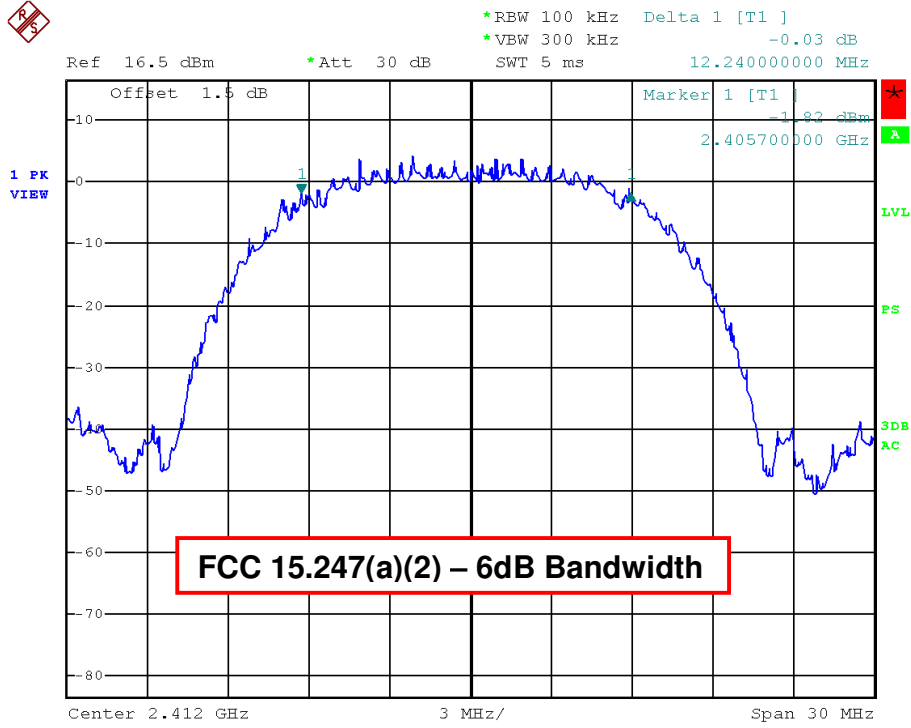

FCC ID: N73-MP70 (IC: 7449B-MP70)

**Appendix I**  
**CHANNEL BANDWIDTH**

### 802.11b Channel 1 – 2412MHz