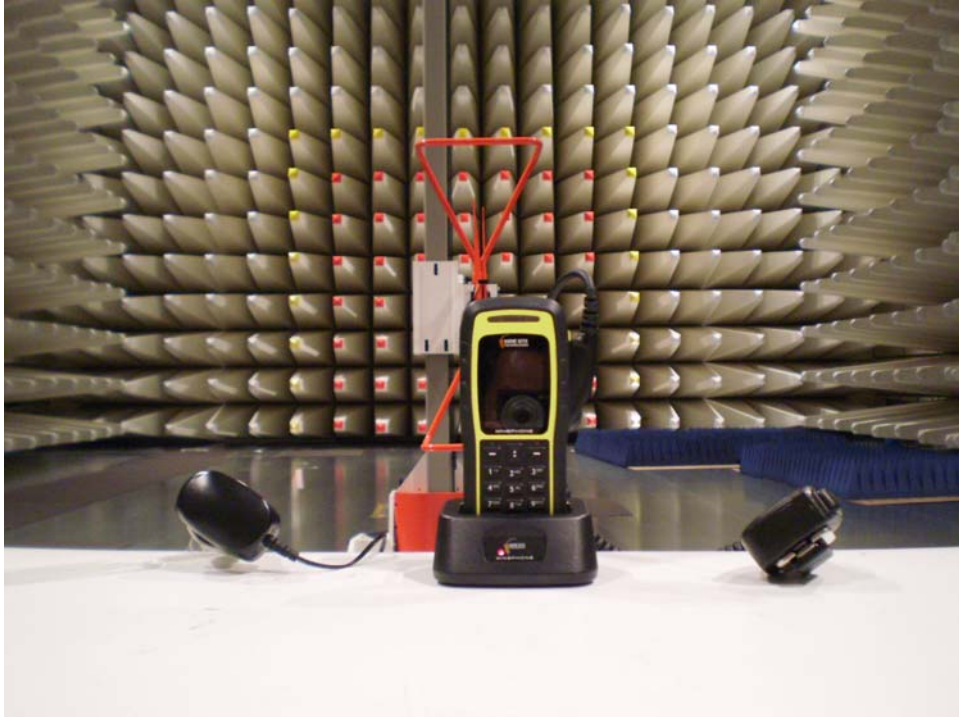

## Appendix A3 – Test Set-up Photos

Test Set-up below 30 MHz

FCC ID: N73-MP70 (IC: 7449B-MP70)

## Appendix A3 – Test Set-up Photos

Test Set-up below 1 GHz

FCC ID: N73-MP70 (IC: 7449B-MP70)