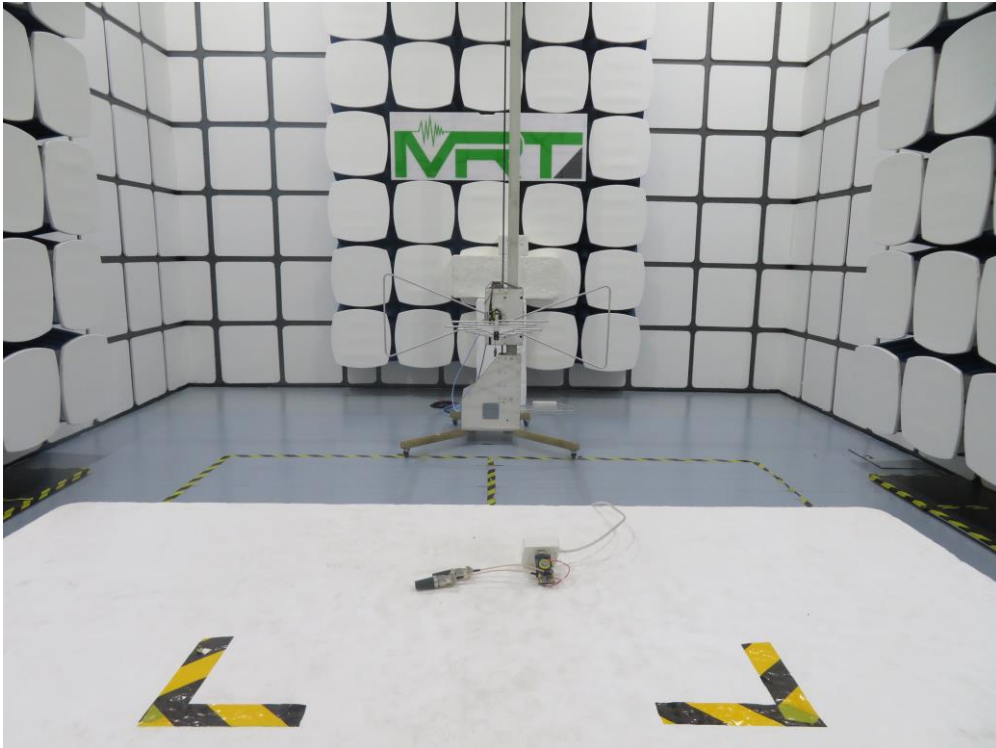

Test Setup Photograph

Description: Front View Conducted Emission Test Setup for Power Port

Description: Back View Conducted Emission Test Setup for Power Port

Description: Radiated Emission Test Setup for below 1GHz

Description: Radiated Emission Test Setup for above 1GHz

Description: Conducted Test Setup