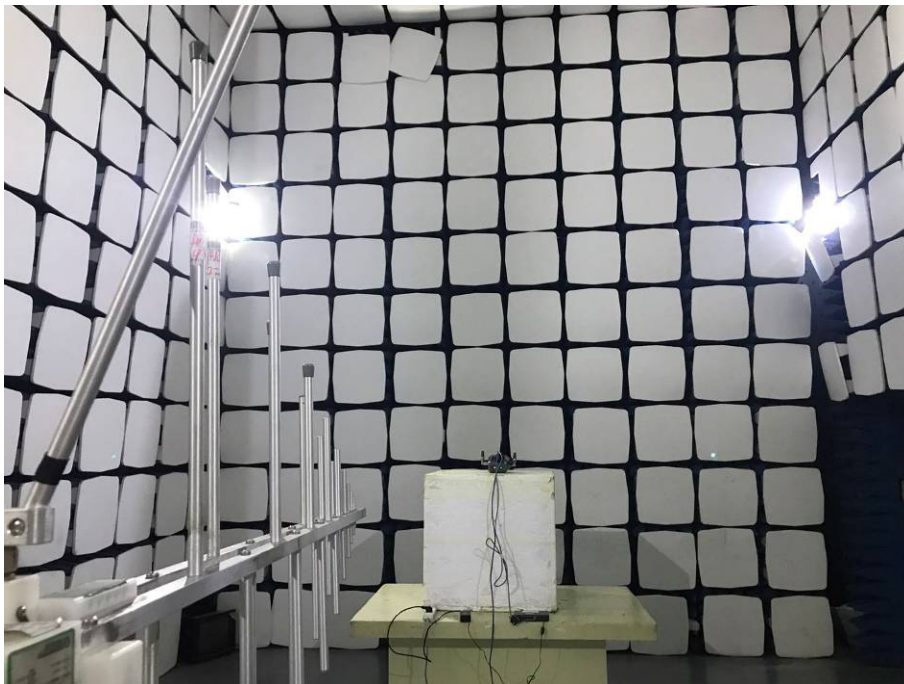

Test Setup Photos

Radiation Emission Test Setup (Below 30MHz)

Radiation Emission Test Setup (30MHz to 1GHz)

Radiation Emission Test Setup (Above 1GHz)

Radiation Emission Test Setup (1GHz to 18GHz)

Radiation Emission Test Setup (Above 18GHz)

Conducted Emission