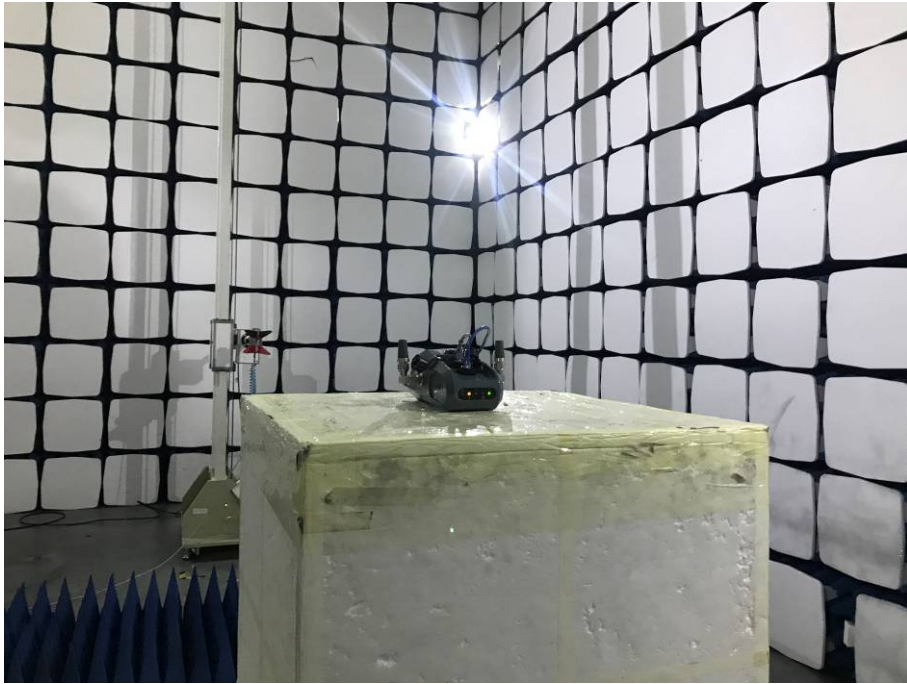

Test Setup Photos

Radiation Emission Test Setup (Below 30MHz)

Radiation Emission Test Setup (30MHz to 1GHz)

Radiation Emission Test Setup (Above 1GHz)

Radiation Emission Test Setup (1GHz to 18GHz)

Radiation Emission Test Setup (Above 18GHz)

Conducted Emission