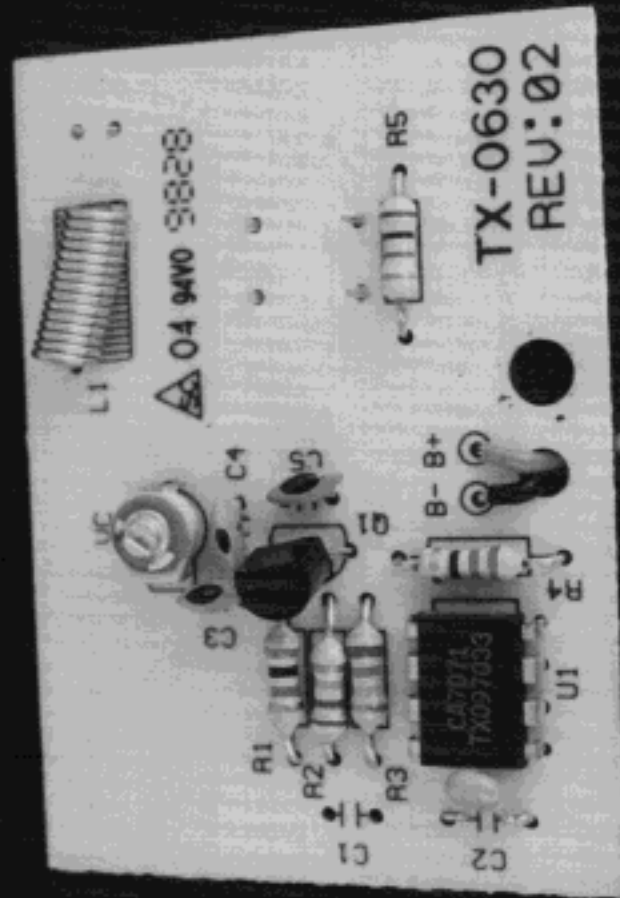

Internal View Of EUT

E.U.T : Rmote Control Garage Door Opener (TRANSMITTER)  
Component View Of EUT

Solder View Of EUT