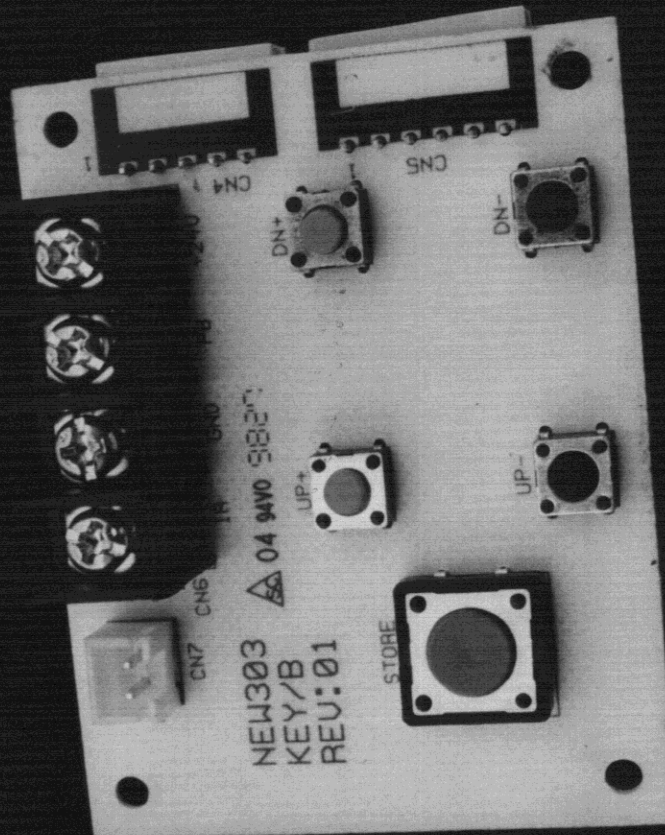

**PHOTOGRAPHE 4**

*E.U.T : Rmote Control Garage Door Opener (RECEIVER)  
Internal View Of EUT (1)*

E.U.T : Rmote Control Garage Door Opener (RECEIVER)  
Component View Of Power Board

PHOTOGRAPHE 7

FCC ID : N6U303RX  
E.U.T : Remote Control Garage Door Opener (RECEIVER)  
Solder View Of Power Board

Component View Of Control Board

Solder View Of Control Board

Component View Of RF Board

**PHOTOGRAPH 11**

FCC ID : N6U303RX  
E.U.T : Rmote Control Garage Door Opener (RECEIVER)

**Solder View of RF Board**