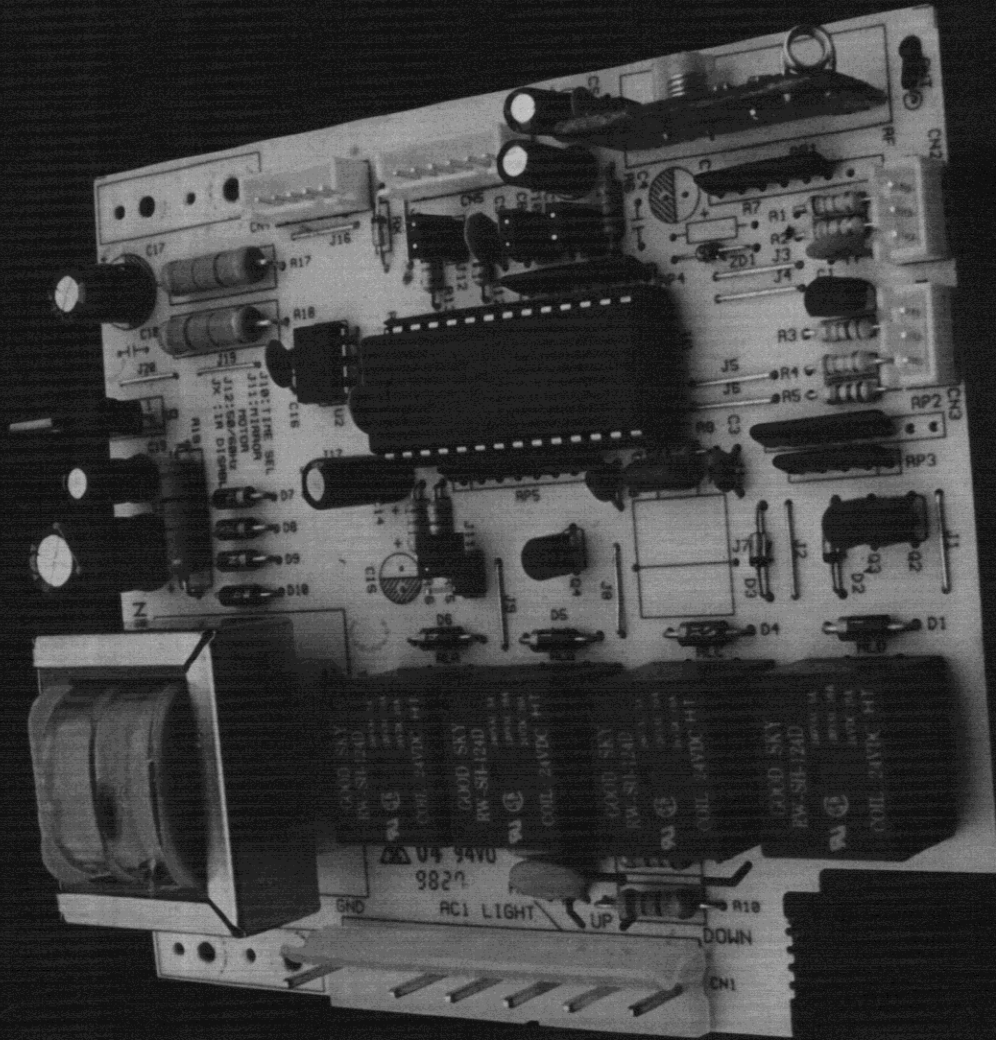

**PHOTOGRAPHE 4**

*E.U.T : Rmote Control Garage Door Opener (RECEIVER)  
Internal View Of EUT (1)*

E.U.T : Rmote Control Garage Door Opener (RECEIVER)  
Component View Of Power Board

PHOTOGRAPHE 7

FCC ID : N6U303RX  
E.U.T : Remote Control Garage Door Opener (RECEIVER)  
Solder View Of Power Board

Component View Of Control Board

Solder View Of Control Board

Component View Of RF Board

**PHOTOGRAPH 11**

FCC ID : N6U303RX  
E.U.T : Rmote Control Garage Door Opener (RECEIVER)

**Solder View of RF Board**